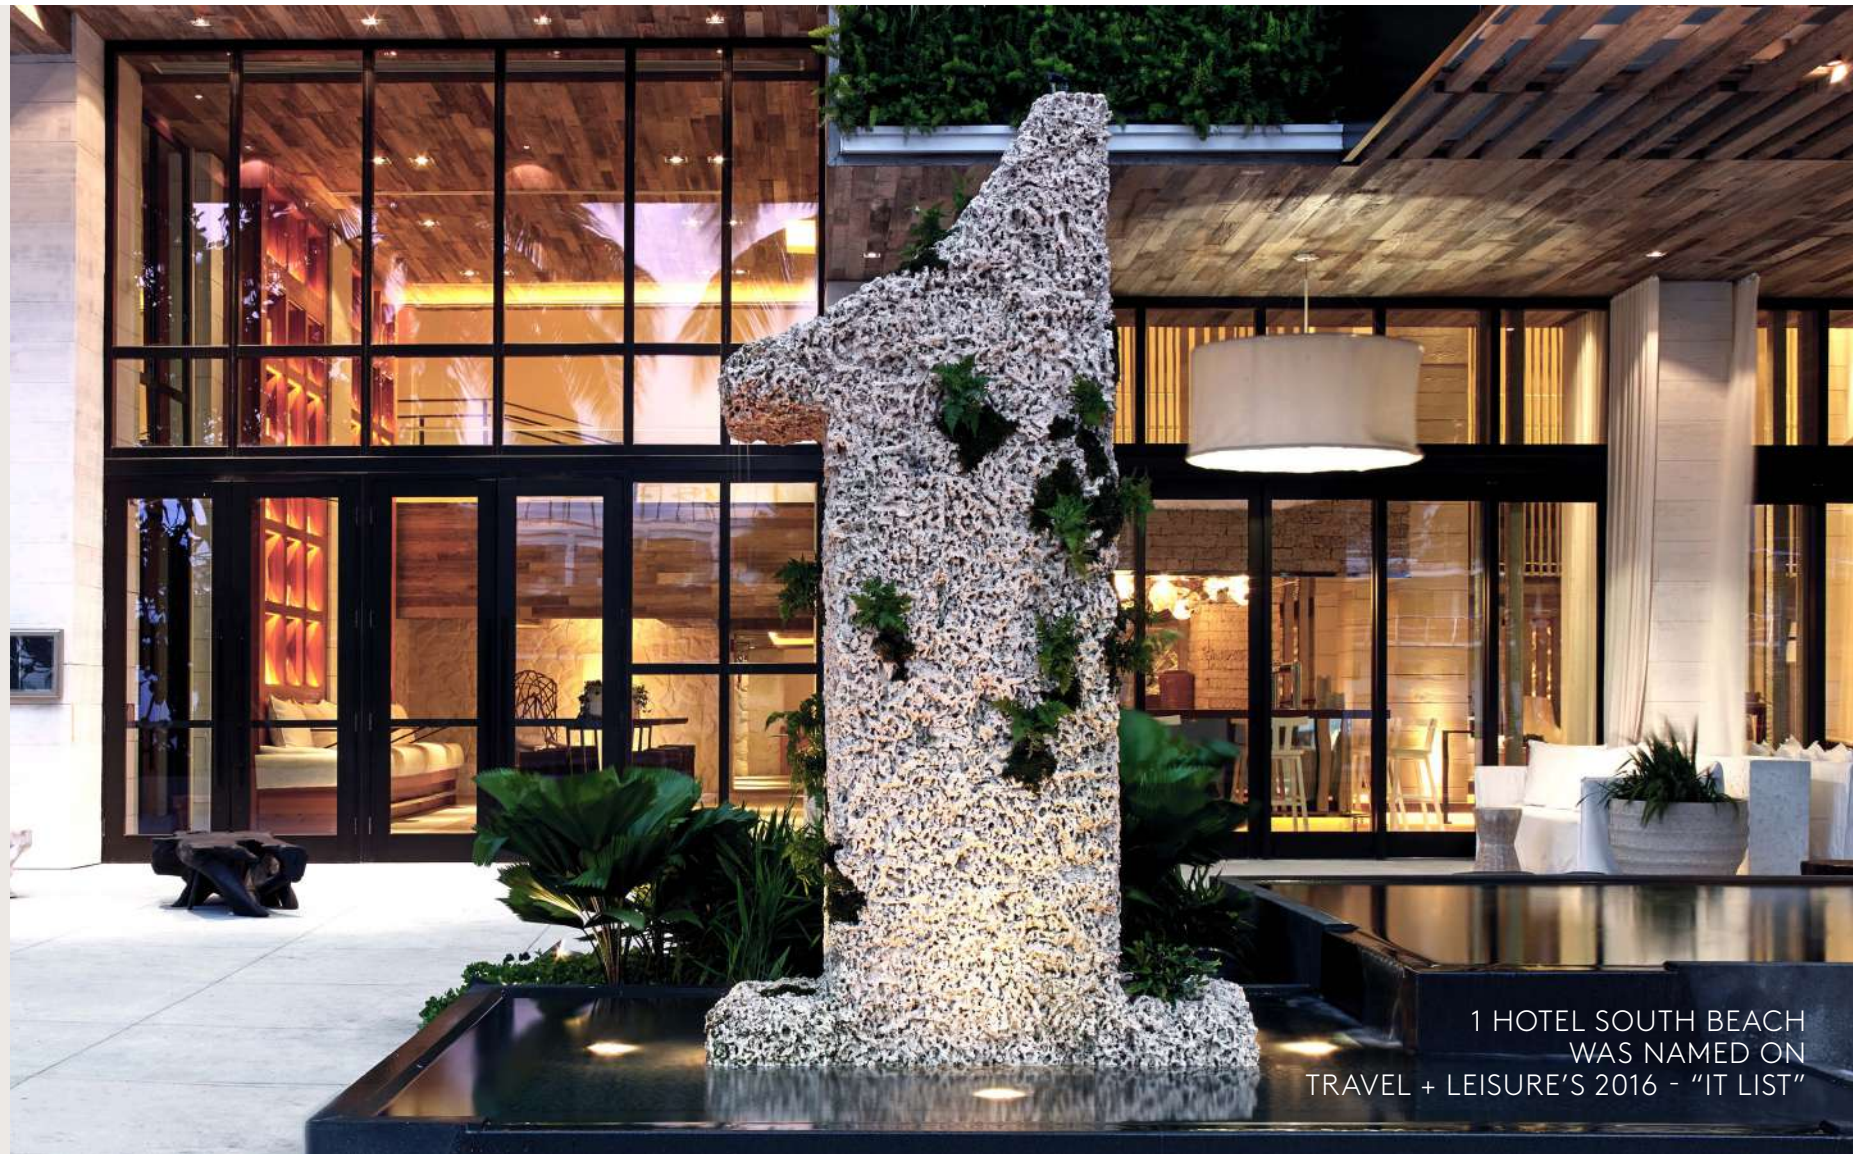

## NATURAL LOCATION

---

Occupying an entire city block on Collins Avenue, this 425 room hotel sits directly on 600 feet of pristine beach-front. 1 Hotel South Beach offers unparalleled views of the pristine Atlantic ocean, Miami's natural paradise Biscayne Bay and Downtown Miami's ever-expanding skyline. Throughout the hotel the celebration of nature is evident, from the graceful twist of driftwood furnishings to the ever-present sounds of the ocean and abundance of living natural material.

1 HOTEL SOUTH BEACH  
WAS NAMED ON  
TRAVEL + LEISURE'S 2016 - "IT LIST"

KING ROOM