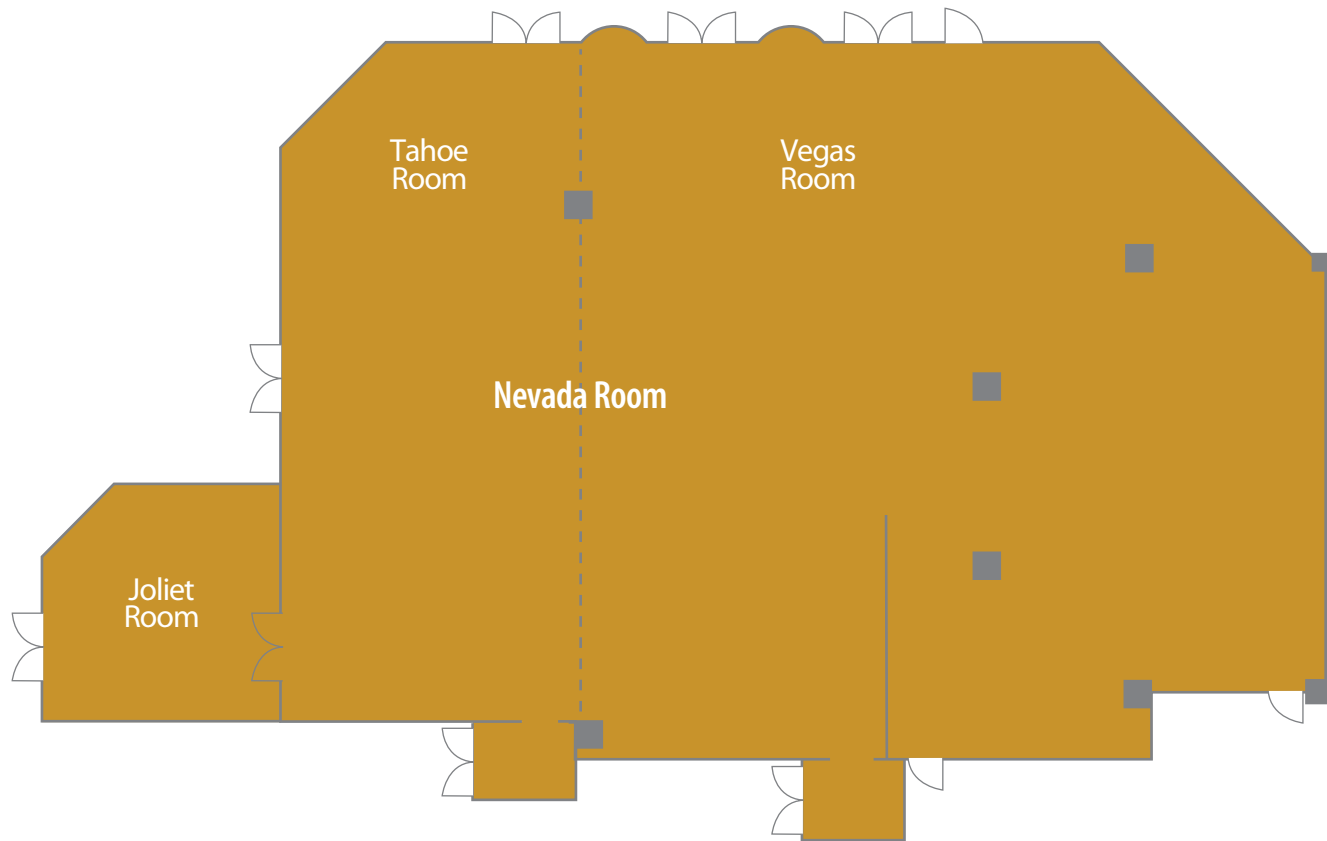

HARRAH'S JOLIET

Meeting Facilities Maps

HOTEL MEETING ROOMS

Capacities and Dimensions

MEETING ROOMS	SQ. FT.	WIDTH	LENGTH	CEILING	CLASSROOM	THEATRE	RECEPTION	BANQUET	EXHIBITS	U-SHAPE	H-SQUARE	CONF.
Nevada	5,956	115	60	9'9"-11'8"	180	325	325	324	72	56	68	—
Vegas	3,616	85	60	9'9"-11'8"	108	225	225	240	48	46	54	—
Tahoe	1,724	30	60	9'9"-11'8"	72	100	100	84	24	40	48	—
Joliet	616	29	22	9'9"-11'8"	24	30	30	36	6	16	20	20