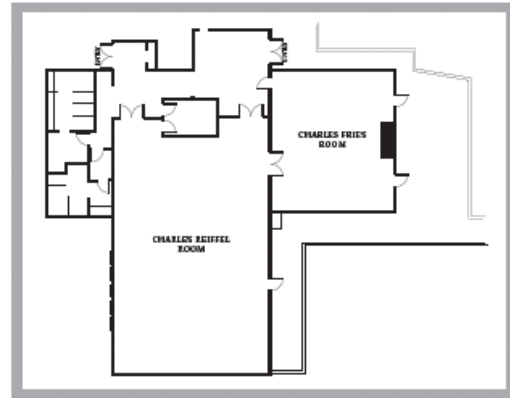

MAURICE BRAUN BALLROOM

CHARLES REIFFEL ROOM

EVERETT JACKSON ROOM

ALFRED MITCHELL ROOM

HUGHES COTTAGE

ARROYO TERRACE

Room	Size	Square Footage	Ceiling	Reception	Banquet	Theatre	Classroom	Square	Conf.	Banquet W/ Dance Floor
Maurice Braun Ballroom	42x77	3,250	11'-15'	469	288	334	150	88		240
"I"	25x42	1,050	11'-15'	154	72	112	36	42	32	
"II"	26x42	1,100	11'-15'	156	72	112	36	42	32	
"III"	26x42	1,100	11'-15'	156	72	112	36	42	32	
Charles Reiffel	40x55	2,450	11'	351	216	260	112	52	46	150
Charles Fries	30x36	1,100	8'-10'	151	72	95	36	30	28	
Alfred Mitchell	33x67	2,200	13'	250	192	232	80	50	44	130
Everett Jackson	63x32	1,950	12'-6'	210	180	218	80	50		120
"I"	21x32	650	12'-6'	70	48	66	26	36	28	
"II"	21x32	650	12'-6'	70	48	66	26	36	28	
"III"	21x32	650	12'-6'	70	48	66	26	36	28	
Arroyo Terrace	100x100	10,000			250					
Hughes Cottage	28x14	392	8	18	18				18	