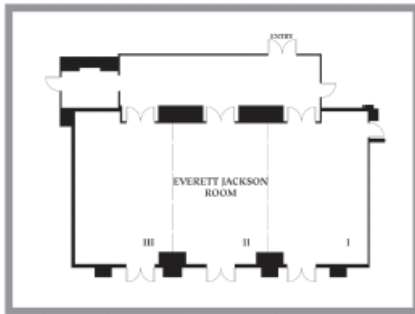

MAURICE BRAUN BALLROOM

CHARLES REIFFEL ROOM

EVERETT JACKSON ROOM

ALFRED MITCHELL ROOM

HUGHES COTTAGE

ARROYO TERRACE

Room	Size	Square Footage	Ceiling	Reception	Banquet	Theatre	Classroom	Square	Conf.	Banquet W/ Dance Floor
Maurice Braun Ballroom	42x77	3,250	11'-15'	469	288	334	150	88		240
"I"	25x42	1,050	11'-15'	154	72	112	36	42	32	
"II"	26x42	1,100	11'-15'	156	72	112	36	42	32	
"III"	26x42	1,100	11'-15'	156	72	112	36	42	32	
Charles Reiffel	40x55	2,450	11'	351	216	260	112	52	46	150
Charles Fries	30x36	1,100	8'-10'	151	72	95	36	30	28	
Alfred Mitchell	33x67	2,200	13'	250	192	232	80	50	44	130
Everett Jackson	63x32	1,950	12'-6'	210	180	218	80	50		120
"I"	21x32	650	12'-6'	70	48	66	26	36	28	
"II"	21x32	650	12'-6'	70	48	66	26	36	28	
"III"	21x32	650	12'-6'	70	48	66	26	36	28	
Arroyo Terrace	100x100	10,000			250					
Hughes Cottage	28x14	392	8	18	18				18	