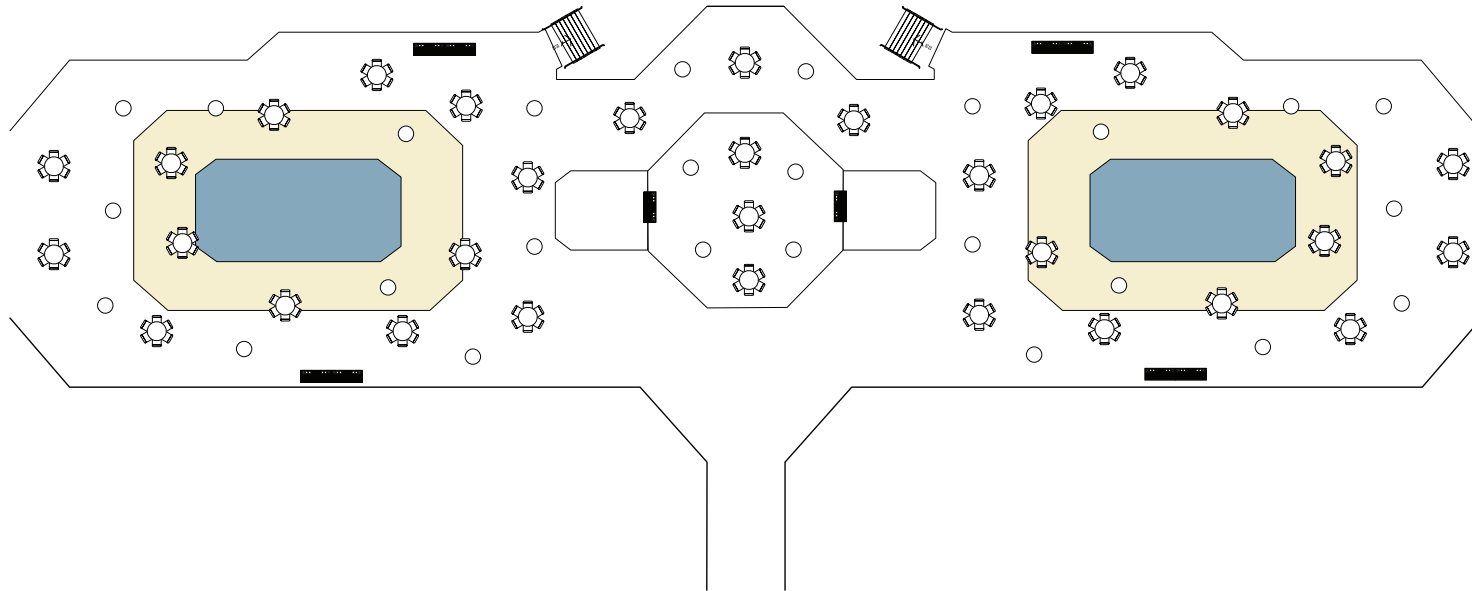

THE GRAND PAVILION

Room	Length	Width	Square Feet	Stand Up Reception	Buffet Rounds of 8
Grand Pavilion					
<i>North, South & Gazebo</i>	148	69	10212	700	600
<i>South</i>	57	69	3933	350	248
<i>North</i>	57	69	3933	350	248
<i>Gazebo</i>	66	21	1386	100	88