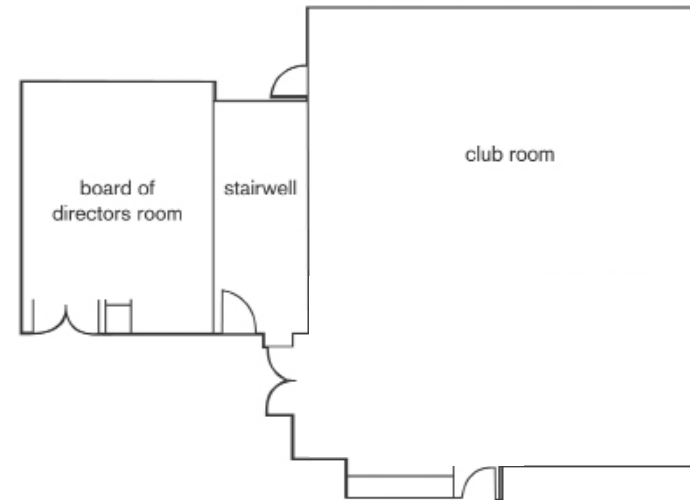

# THE SWEETGRASS PAVILION

Room	Length	Width	Square Feet	Ceiling	Theater	Classroom	Conference Hollow SQ	U-Shape	Rounds	Reception	Exhibits 8x10
Palms Ballroom	64	92	5888	16	468	234	156	134	420	468	40
Palms 1	22	32	707	16	57	28	19	16	42	57	
Palms 2	20	30	620	16	50	25	16	14	37	50	
Palms 3	22	32	707	16	57	28	19	16	42		
Palms 4*	42	28	1192	16							
Palms 5	22	28	603	16	48	24	16	14	36	48	
Palms 6	22	32	694	16	56	28	19	16	41	56	
Palms 7	20	30	634	16	51	25	17	14	38	51	
Palms 8	22	32	694	16	56	28	19	16	41	56	
Palms Combos											
Palms 1-2	42	32	1327	16	106	53	35	30	79	106	
Palms 1-2-3	64	32	2048	16	160	110	55	45	140	160	
Palms 1-2-3-4-5	64	60	3840	16	300	200	100	80	260	300	26
Palms 2-3	42	32	1327	16	106	53	35	30	79	106	
Palms 4-5	64	28	1792	16	140	90	45	40	120	140	
Palms 4-5-6-7-8	64	60	3840	16	300	200	100	80	260	300	26
Palms 6-7	42	32	1344	16	104	70	35	30	90	100	
Palms 6-7-8	64	32	2048	16	160	110	55	45	140	160	
Palms 7-8	42	32	1344	16	104	70	35	30	90	100	
Tides Ballroom	74	42	3108	16	270	170	80	70	200	270	30
Tides A	33	42	1427	16	114	57	38	33	85	114	
Tides B	20	43	854	16	68	34	23	20	51	68	
Tides C	22	43	934	16	75	37	25	21	55	75	
Tides Combos											
Tides A-B	52	43	2281	16	182	91	61	52	135	182	12
Tides B-C	42	43	1788	16	143	72	48	41	106	143	10
Sea Oats Room	26	15	405	16			12				

# PALMETTO HALL

Room	Length	Width	Square Feet	Ceiling	Theater	Classroom	Conference	U-Shape	Rounds	Reception
Palmetto Hall	67	37	2479	14	330	168	75	60	180	350

# THE BOARDWALK INN

Room	Length	Width	Square Feet	Ceiling	Theater	Classroom	Conference	U-Shape	Rounds	Reception	Banquet	Hollow Square
Presidential Suite	16	16	256	9			12			25		
Club Room	43	34	1462	9	140	80	40	30	80	100-150	75	40
Boardroom	17	20	340	9	32	24	18	15	24	24	24	18

# THE GRAND PAVILION

Room	Length	Width	Square Feet	Stand Up Reception	Buffet Rounds of 8
<b>Grand Pavilion</b>					
<i>North, South &amp; Gazebo</i>	148	69	10212	700	600
<i>South</i>	57	69	3933	350	248
<i>North</i>	57	69	3933	350	248
<i>Gazebo</i>	66	21	1386	100	88