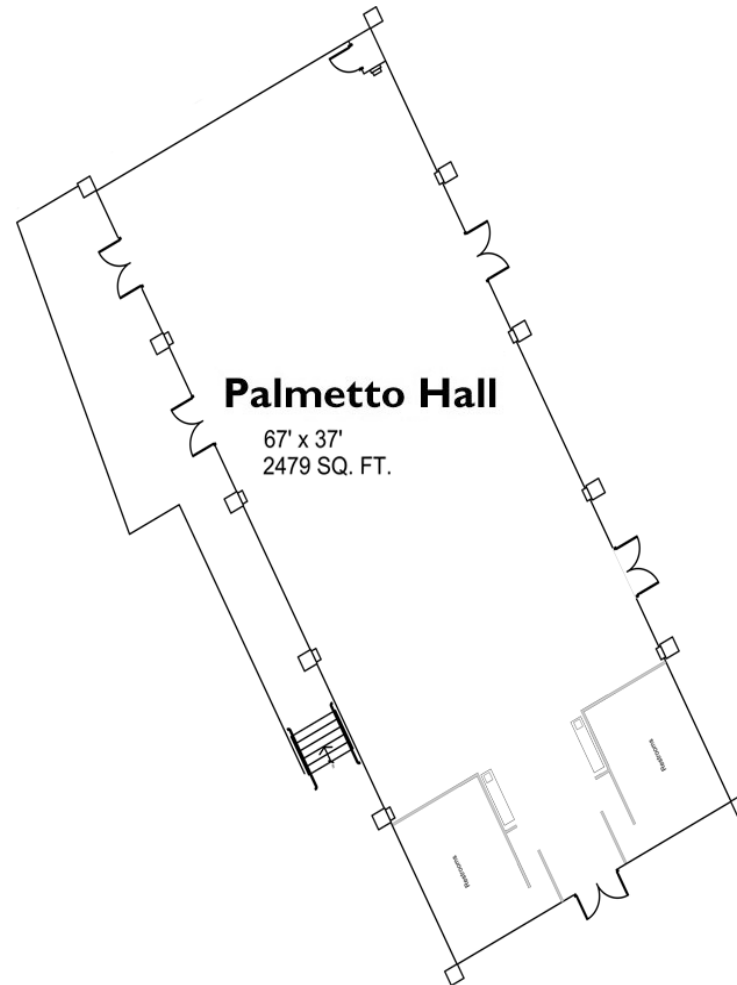

# THE SWEETGRASS PAVILION

Room	Length	Width	Square Feet	Ceiling	Theater	Classroom	Conference Hollow SQ	U-Shape	Rounds	Reception	Exhibits 8x10
Palms Ballroom	64	92	5888	16	468	234	156	134	420	468	40
Palms 1	22	32	707	16	57	28	19	16	42	57	
Palms 2	20	30	620	16	50	25	16	14	37	50	
Palms 3	22	32	707	16	57	28	19	16	42		
Palms 4*	42	28	1192	16							
Palms 5	22	28	603	16	48	24	16	14	36	48	
Palms 6	22	32	694	16	56	28	19	16	41	56	
Palms 7	20	30	634	16	51	25	17	14	38	51	
Palms 8	22	32	694	16	56	28	19	16	41	56	
Palms Combos											
Palms 1-2	42	32	1327	16	106	53	35	30	79	106	
Palms 1-2-3	64	32	2048	16	160	110	55	45	140	160	
Palms 1-2-3-4-5	64	60	3840	16	300	200	100	80	260	300	26
Palms 2-3	42	32	1327	16	106	53	35	30	79	106	
Palms 4-5	64	28	1792	16	140	90	45	40	120	140	
Palms 4-5-6-7-8	64	60	3840	16	300	200	100	80	260	300	26
Palms 6-7	42	32	1344	16	104	70	35	30	90	100	
Palms 6-7-8	64	32	2048	16	160	110	55	45	140	160	
Palms 7-8	42	32	1344	16	104	70	35	30	90	100	
Tides Ballroom	74	42	3108	16	270	170	80	70	200	270	30
Tides A	33	42	1427	16	114	57	38	33	85	114	
Tides B	20	43	854	16	68	34	23	20	51	68	
Tides C	22	43	934	16	75	37	25	21	55	75	
Tides Combos											
Tides A-B	52	43	2281	16	182	91	61	52	135	182	12
Tides B-C	42	43	1788	16	143	72	48	41	106	143	10
Sea Oats Room	26	15	405	16			12				

# PALMETTO HALL

Room	Length	Width	Square Feet	Ceiling	Theater	Classroom	Conference	U-Shape	Rounds	Reception
Palmetto Hall	67	37	2479	14	330	168	75	60	180	350

# THE BOARDWALK INN

Room	Length	Width	Square Feet	Ceiling	Theater	Classroom	Conference	U-Shape	Rounds	Reception	Banquet	Hollow Square
Presidential Suite	16	16	256	9			12			25		
Club Room	43	34	1462	9	140	80	40	30	80	100-150	75	40
Boardroom	17	20	340	9	32	24	18	15	24	24	24	18