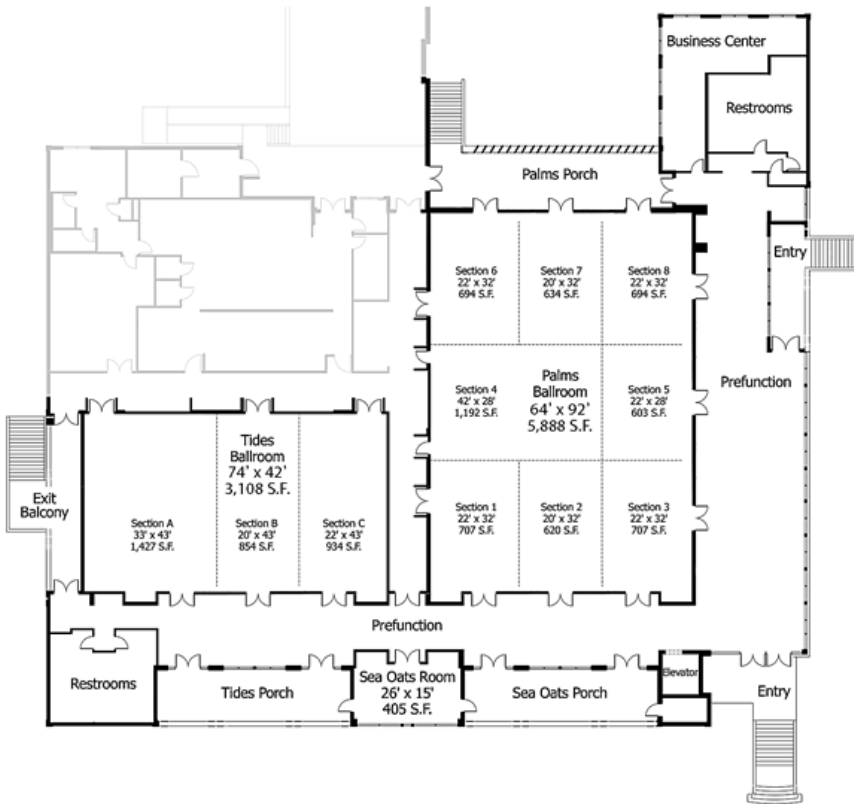

# THE SWEETGRASS PAVILION

Room	Length	Width	Square Feet	Ceiling	Theater	Classroom	Conference Hollow SQ	U-Shape	Rounds	Reception	Exhibits 8x10
Palms Ballroom	64	92	5888	16	468	234	156	134	420	468	40
Palms 1	22	32	707	16	57	28	19	16	42	57	
Palms 2	20	30	620	16	50	25	16	14	37	50	
Palms 3	22	32	707	16	57	28	19	16	42		
Palms 4*	42	28	1192	16							
Palms 5	22	28	603	16	48	24	16	14	36	48	
Palms 6	22	32	694	16	56	28	19	16	41	56	
Palms 7	20	30	634	16	51	25	17	14	38	51	
Palms 8	22	32	694	16	56	28	19	16	41	56	
Palms Combos											
Palms 1-2	42	32	1327	16	106	53	35	30	79	106	
Palms 1-2-3	64	32	2048	16	160	110	55	45	140	160	
Palms 1-2-3-4-5	64	60	3840	16	300	200	100	80	260	300	26
Palms 2-3	42	32	1327	16	106	53	35	30	79	106	
Palms 4-5	64	28	1792	16	140	90	45	40	120	140	
Palms 4-5-6-7-8	64	60	3840	16	300	200	100	80	260	300	26
Palms 6-7	42	32	1344	16	104	70	35	30	90	100	
Palms 6-7-8	64	32	2048	16	160	110	55	45	140	160	
Palms 7-8	42	32	1344	16	104	70	35	30	90	100	
Tides Ballroom	74	42	3108	16	270	170	80	70	200	270	30
Tides A	33	42	1427	16	114	57	38	33	85	114	
Tides B	20	43	854	16	68	34	23	20	51	68	
Tides C	22	43	934	16	75	37	25	21	55	75	
Tides Combos											
Tides A-B	52	43	2281	16	182	91	61	52	135	182	12
Tides B-C	42	43	1788	16	143	72	48	41	106	143	10
Sea Oats Room	26	15	405	16			12				

# PALMETTO HALL

Room	Length	Width	Square Feet	Ceiling	Theater	Classroom	Conference	U-Shape	Rounds	Reception
Palmetto Hall	67	37	2479	14	330	168	75	60	180	350

# THE BOARDWALK INN

Room	Length	Width	Square Feet	Ceiling	Theater	Classroom	Conference	U-Shape	Rounds	Reception	Banquet	Hollow Square
Presidential Suite	16	16	256	9			12			25		
Club Room	43	34	1462	9	140	80	40	30	80	100-150	75	40
Boardroom	17	20	340	9	32	24	18	15	24	24	24	18

# THE GRAND PAVILION

Room	Length	Width	Square Feet	Stand Up Reception	Buffet Rounds of 8
<b>Grand Pavilion</b>					
<i>North, South &amp; Gazebo</i>	148	69	10212	700	600
<i>South</i>	57	69	3933	350	248
<i>North</i>	57	69	3933	350	248
<i>Gazebo</i>	66	21	1386	100	88