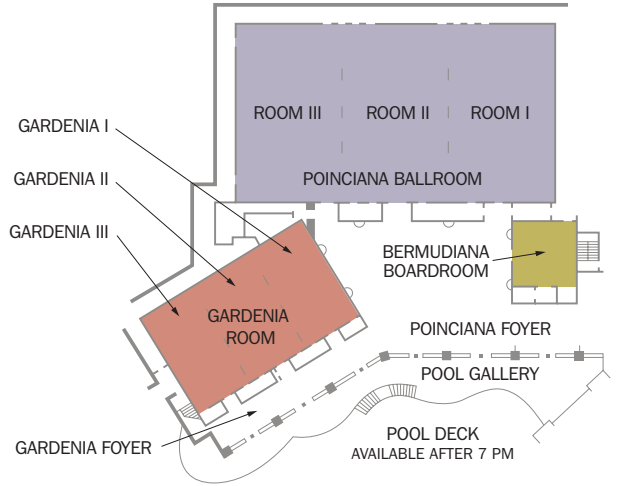

FLOOR PLAN: MID-OCEAN AMPHITHEATRE

CAPACITY CHART: MID-OCEAN AMPHITHEATRE

	SQUARE		CEILING HEIGHT		RECEPTION	THEATRE	CLASSROOM	BANQUET
	METRES	FEET	METRES	FEET				
MID-OCEAN AMPHITHEATRE	687	7,400	5.1	16' 9"	800	700	450	500

Fairmont Southampton
101 South Shore Road
Southampton, Bermuda
SN02

FLOOR PLAN: MEETING AND EVENT SPACES

MEZZANINE LEVEL MEETING SPACES

LOBBY LEVEL EVENT SPACES

CAPACITY CHART: MEETING AND EVENT SPACES

	SQUARE		CEILING HEIGHT		RECEPTION	THEATRE	CLASSROOM	BANQUET	U-SHAPE	CONFERENCE
	METRES	FEET	METRES	FEET						
POINCIANA BALLROOM	1,115	11,998	4.3	14'	1,500	1,500	600	1,080	-	-
ROOM I	343	3,691	4.3	14'	500	450	200	260	50	50
ROOM II	372	4,003	4.3	14'	500	450	200	280	50	50
ROOM III	400	4,304	4.3	14'	500	500	200	300	60	60
POINCIANA FOYER	538	5,795	4.3	14'	800	-	-	-	-	-
GARDENIA	404	4,349	3	10'	400	350	180	270	-	-
GARDENIA I	129	1,387	3	10'	100	140	68	80	40	35
GARDENIA II	147	1,577	3	10'	100	140	68	80	40	35
GARDENIA III	129	1,385	3	10'	100	140	68	80	40	35
GARDENIA FOYER	139	1,498	4.3	14'	200	-	-	-	-	-
MID-OCEAN AMPHITHEATRE	687	7,400	5.1	16' 9"	800	700	450	500	-	-
BERMUDIANA BOARDROOM	75	805	3	10'	45	60	32	40	24	22
WINDOWS ON THE SOUND*	785	8,450	-	-	600	-	-	400	-	-
FRANGIPANI	60	648	3	10'	45	60	32	40	24	22
HIBISCUS	60	648	3	10'	45	60	32	40	24	22
ORCHID	60	648	3	10'	45	60	32	40	24	22
ROSE	60	648	3	10'	45	60	32	40	24	22
MORNING GLORY	60	648	3	10'	45	60	32	40	24	22
OLEANDER	60	648	3	10'	45	60	32	40	24	22
FREESIA	28	300	3	10'	-	-	-	-	-	12
LILY	41	440	3	10'	-	-	-	-	-	15
POOL GALLERY	290	3,125	-	-	100	-	-	60	-	-
POOL DECK	855	9,200	-	-	300	-	-	250	-	-
GREAT SOUND LAWN	929	10,000	-	-	800	-	-	650	-	-
BEACH (NOT INCLUDING TERRACE)	2,132	22,950	-	-	1,500	1,200	-	1,000	-	-
BEACH TERRACE	901	9,700	-	-	400	-	-	200	-	-
TOTAL INDOOR	4,173	44,923								
TOTAL OUTDOOR	5,107	54,975								
TOTAL MEETING & FUNCTION SPACE	9,281	99,898								

*WINDOWS ON THE SOUND IS LOCATED ABOVE THE MID-OCEAN AMPHITHEATRE