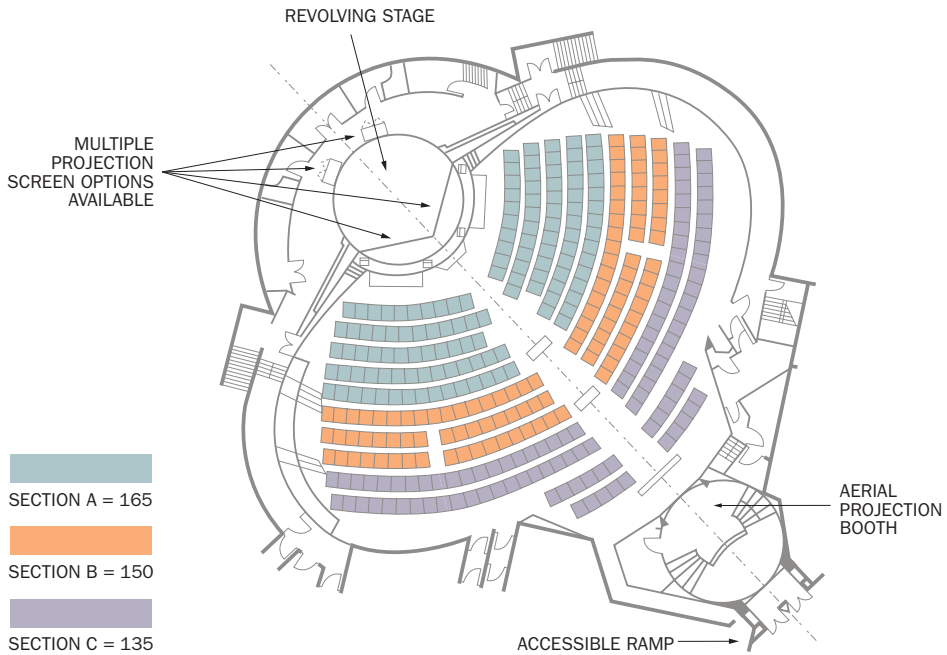

FLOOR PLAN: MID-OCEAN AMPHITHEATRE

CAPACITY CHART: MID-OCEAN AMPHITHEATRE

	SQUARE		CEILING HEIGHT		RECEPTION	THEATRE	CLASSROOM	BANQUET
	METRES	FEET	METRES	FEET				
MID-OCEAN AMPHITHEATRE	687	7,400	5.1	16' 9"	800	700	450	500

Fairmont Southampton
101 South Shore Road
Southampton, Bermuda
SN02

FLOOR PLAN: MEETING AND EVENT SPACES

MEZZANINE LEVEL MEETING SPACES

LOBBY LEVEL EVENT SPACES

CAPACITY CHART: MEETING AND EVENT SPACES

	SQUARE		CEILING HEIGHT		RECEPTION	THEATRE	CLASSROOM	BANQUET	U-SHAPE	CONFERENCE
	METRES	FEET	METRES	FEET						
POINCIANA BALLROOM	1,115	11,998	4.3	14'	1,500	1,500	600	1,080	-	-
ROOM I	343	3,691	4.3	14'	500	450	200	260	50	50
ROOM II	372	4,003	4.3	14'	500	450	200	280	50	50
ROOM III	400	4,304	4.3	14'	500	500	200	300	60	60
POINCIANA FOYER	538	5,795	4.3	14'	800	-	-	-	-	-
GARDENIA	404	4,349	3	10'	400	350	180	270	-	-
GARDENIA I	129	1,387	3	10'	100	140	68	80	40	35
GARDENIA II	147	1,577	3	10'	100	140	68	80	40	35
GARDENIA III	129	1,385	3	10'	100	140	68	80	40	35
GARDENIA FOYER	139	1,498	4.3	14'	200	-	-	-	-	-
MID-OCEAN AMPHITHEATRE	687	7,400	5.1	16' 9"	800	700	450	500	-	-
BERMUDIANA BOARDROOM	75	805	3	10'	45	60	32	40	24	22
WINDOWS ON THE SOUND*	785	8,450	-	-	600	-	-	400	-	-
FRANGIPANI	60	648	3	10'	45	60	32	40	24	22
HIBISCUS	60	648	3	10'	45	60	32	40	24	22
ORCHID	60	648	3	10'	45	60	32	40	24	22
ROSE	60	648	3	10'	45	60	32	40	24	22
MORNING GLORY	60	648	3	10'	45	60	32	40	24	22
OLEANDER	60	648	3	10'	45	60	32	40	24	22
FREESIA	28	300	3	10'	-	-	-	-	-	12
LILY	41	440	3	10'	-	-	-	-	-	15
POOL GALLERY	290	3,125	-	-	100	-	-	60	-	-
POOL DECK	855	9,200	-	-	300	-	-	250	-	-
GREAT SOUND LAWN	929	10,000	-	-	800	-	-	650	-	-
BEACH (NOT INCLUDING TERRACE)	2,132	22,950	-	-	1,500	1,200	-	1,000	-	-
BEACH TERRACE	901	9,700	-	-	400	-	-	200	-	-
TOTAL INDOOR	4,173	44,923								
TOTAL OUTDOOR	5,107	54,975								
TOTAL MEETING & FUNCTION SPACE	9,281	99,898								

*WINDOWS ON THE SOUND IS LOCATED ABOVE THE MID-OCEAN AMPHITHEATRE