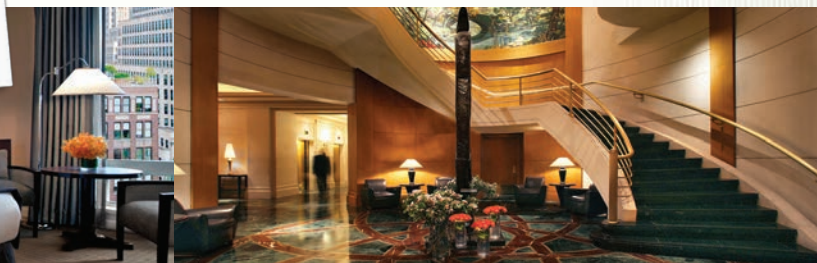

SOFITEL NEW YORK

teneo
HOSPITALITY GROUP