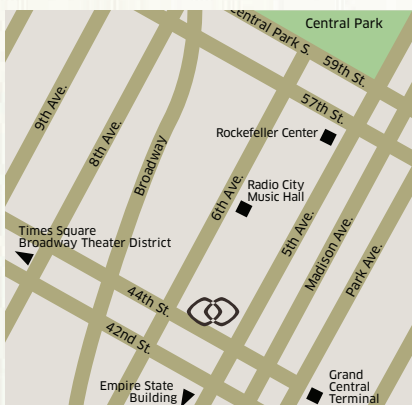

SOFITEL NEW YORK

teneo
HOSPITALITY GROUP

398 ROOMS

52 SUITES

9 MEETING ROOMS

8 TO 190 EVENT CAPACITY

A TOUCH OF PARIS IN THE HEART OF THE BIG APPLE

Ideally situated on 44th Street between Fifth Avenue and Avenue of the Americas near Bryant Park and Grand Central Station, you are close to Park Avenue, Central Park, Times Square, Broadway theaters, Rockefeller Center and world-famous restaurants, museums and shopping along Fifth and Madison avenues.

2nd Floor

4th Floor

SOFITEL
LUXURY HOTELS