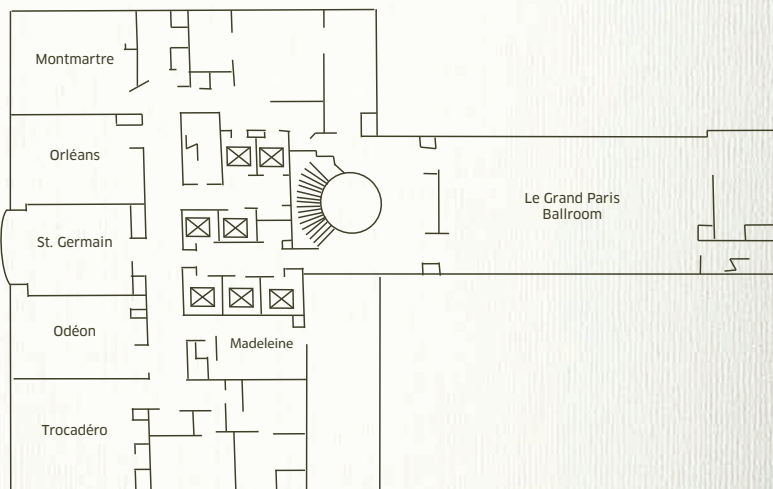

SOFITEL NEW YORK

teneo  
HOSPITALITY GROUP

398 ROOMS

52 SUITES

9 MEETING ROOMS

8 TO 190 EVENT CAPACITY

## A TOUCH OF PARIS IN THE HEART OF THE BIG APPLE

Ideally situated on 44th Street between Fifth Avenue and Avenue of the Americas near Bryant Park and Grand Central Station, you are close to Park Avenue, Central Park, Times Square, Broadway theaters, Rockefeller Center and world-famous restaurants, museums and shopping along Fifth and Madison avenues.

*The Meeting Room*

2nd Floor

4th Floor

SOFITEL  
LUXURY HOTELS

## ACCOMMODATIONS

Sofitel New York welcomes you with 398 rooms on 30 floors, including 52 suites and one presidential suite. Room amenities include SoBed™ - Sofitel's luxurious feathertop and duvet sleep system, LCD flat-panel TV with laptop connection, wired and wireless Internet access, music system, minibar, safe deposit box, and a spacious bathroom with a separate bathtub and rain shower and luxurious French toiletries.