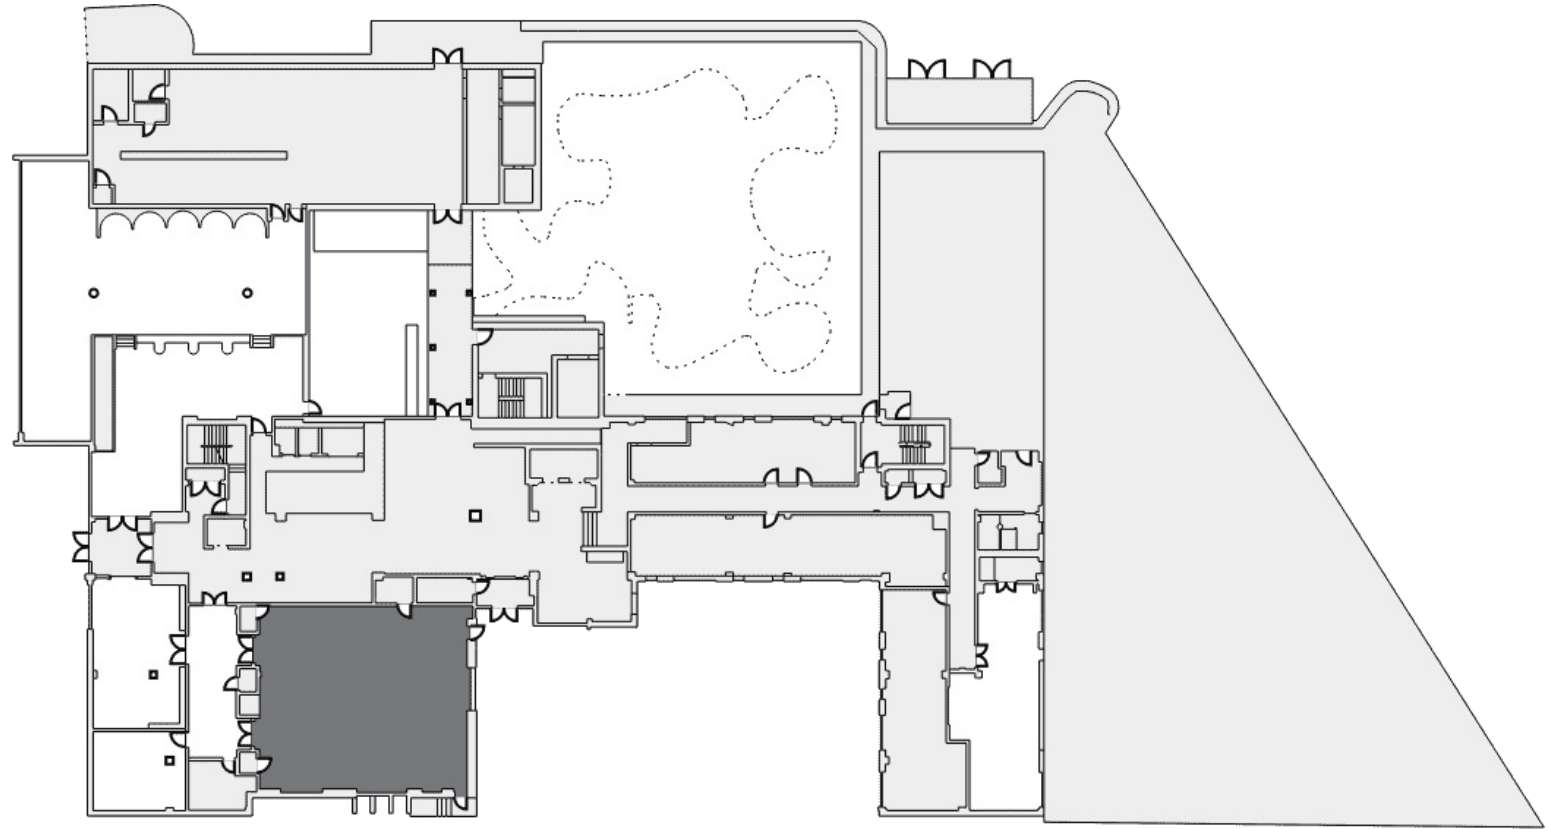

Ginkgo Layouts

Layout: Banquet Rounds
Capacity: 45

Layout: Board Room (C...
Capacity: 25

Layout: Classroom
Capacity: 35

Layout: Cocktail Rounds
Capacity: 70

Layout: Hollow Square
Capacity: 30

Layout: Theater
Capacity: 60

Layout: T-shaped
Capacity: 25

Magnolia Hospitality Suite

First Floor
755 Square Feet

Atlanta, GA

Kimpton Sylvan Hotel

Camellia Ballroom

First Floor
1,790 Square Feet
People

📍 Atlanta, GA

[Explore Online](#)

Powered by  socialtables

Camellia Ballroom Layouts

Layout: Banquet Rounds
Capacity: 125

Layout: Board Room (C...
Capacity: 55

Layout: Classroom
Capacity: 90

Layout: Cocktail Rounds
Capacity: 200

Layout: Hollow Square
Capacity: 50

Layout: Theater
Capacity: 175

Layout: U-shaped
Capacity: 45

Layout: Maximum Cap...
Capacity: 150