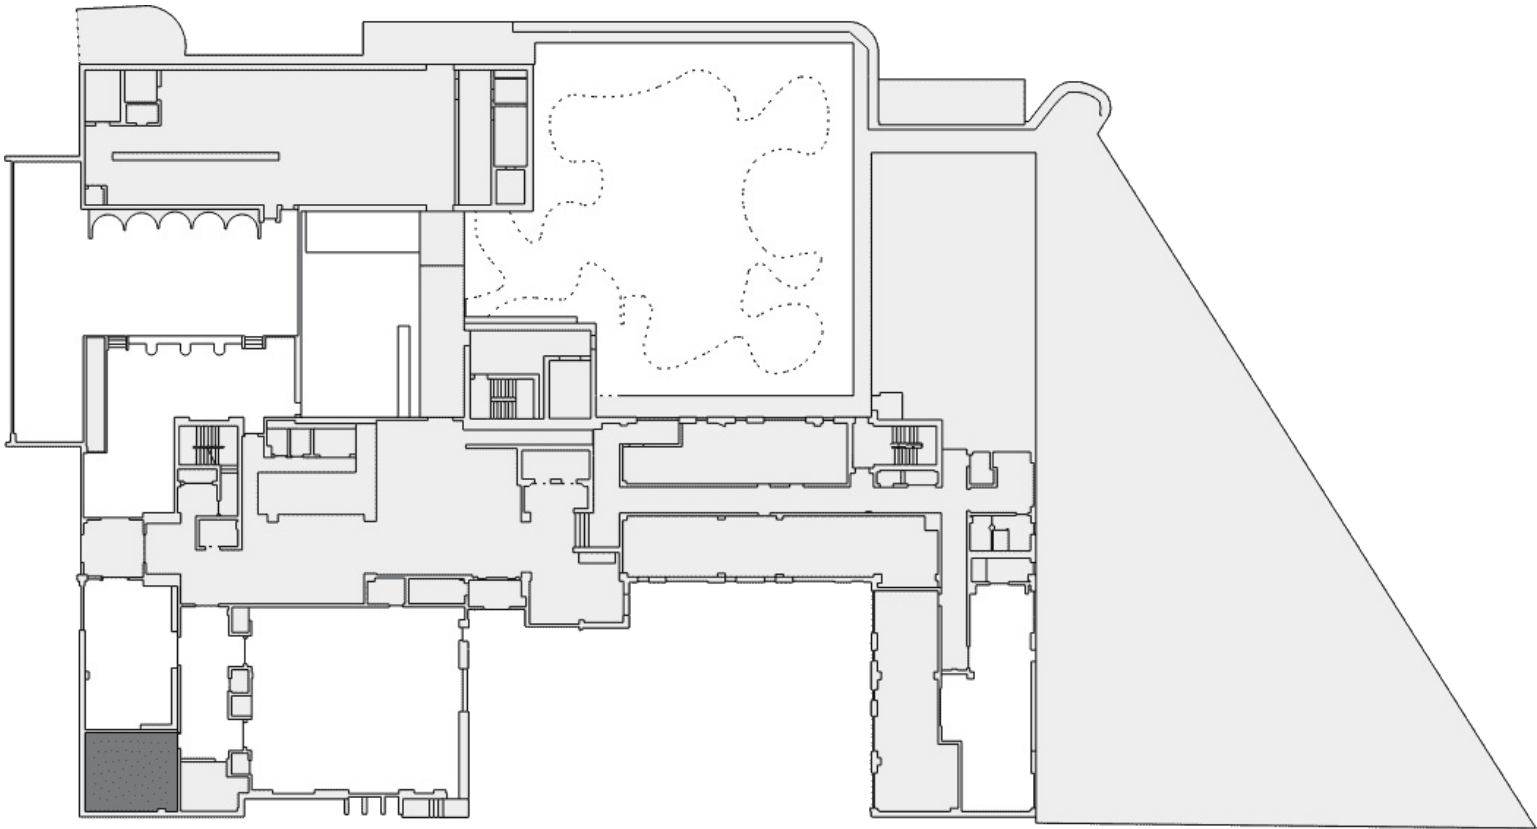

Dogwood

First Floor
330 Square Feet
People

Atlanta, GA

Dogwood Layouts

Layout: Board Room (C...
Capacity: 14

Ginkgo

First Floor
590 Square Feet
People

📍 Atlanta, GA

Ginkgo Layouts

Layout: Banquet Rounds
Capacity: 45

Layout: Board Room (C...
Capacity: 25

Layout: Classroom
Capacity: 35

Layout: Cocktail Rounds
Capacity: 70

Layout: Hollow Square
Capacity: 30

Layout: Theater
Capacity: 60

Layout: T-shaped
Capacity: 25

Magnolia Hospitality Suite

First Floor
755 Square Feet

Atlanta, GA

Kimpton Sylvan Hotel

Camellia Ballroom

First Floor
1,790 Square Feet
People

📍 Atlanta, GA

Layout: Hollow Square
Capacity: 50

Layout: Theater
Capacity: 175

Layout: U-shaped
Capacity: 45

Layout: Maximum Cap...
Capacity: 150