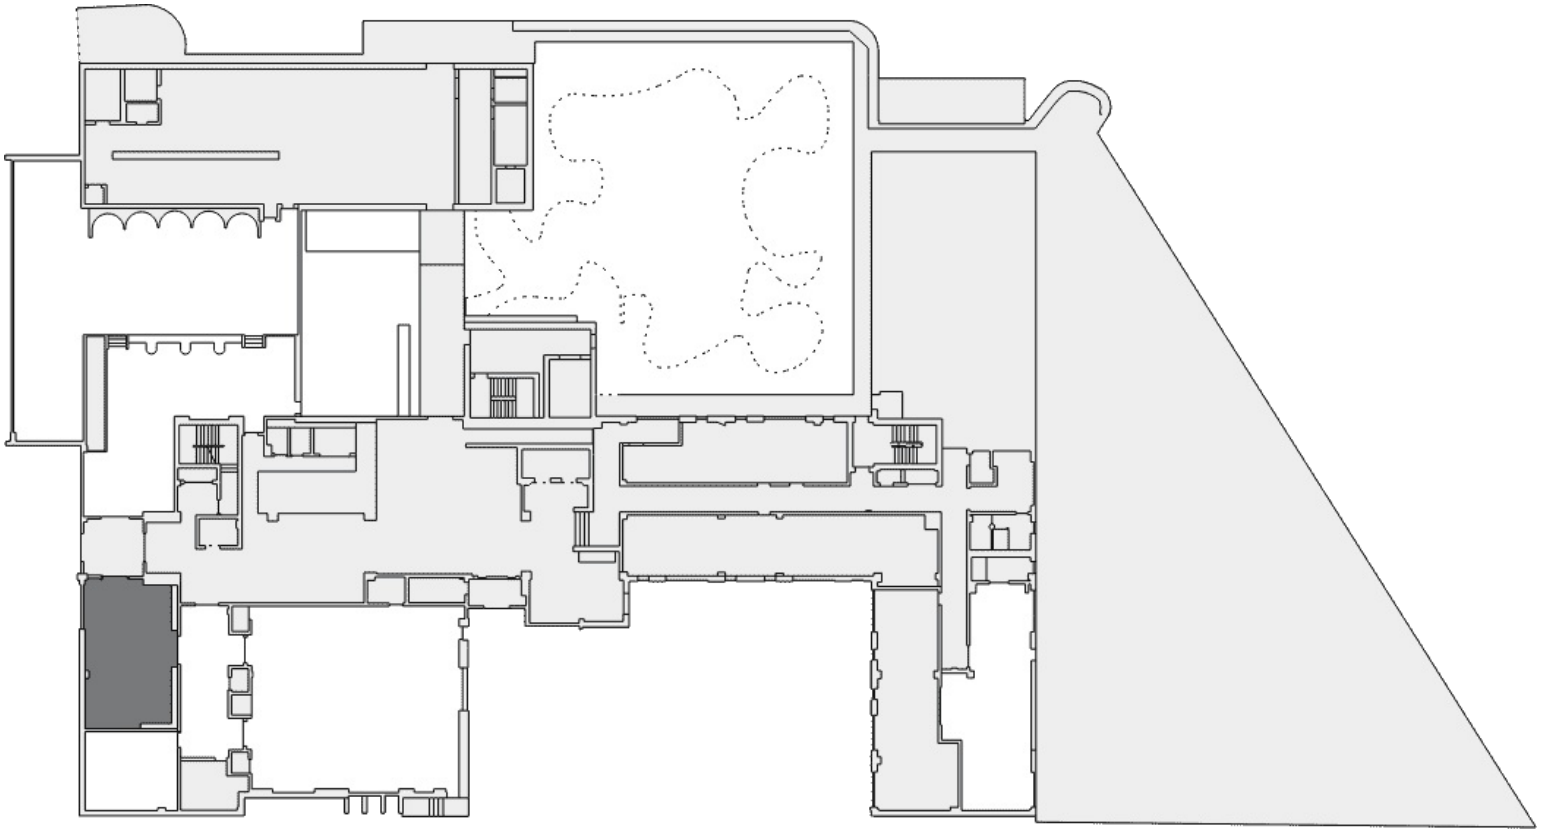

Dogwood

First Floor
330 Square Feet
People

Atlanta, GA

Dogwood Layouts

Layout: Board Room (C...
Capacity: 14

Ginkgo

First Floor
590 Square Feet
People

📍 Atlanta, GA

Ginkgo Layouts

Layout: Banquet Rounds
Capacity: 45

Layout: Board Room (C...
Capacity: 25

Layout: Classroom
Capacity: 35

Layout: Cocktail Rounds
Capacity: 70

Layout: Hollow Square
Capacity: 30

Layout: Theater
Capacity: 60

Layout: T-shaped
Capacity: 25

Magnolia Hospitality Suite

First Floor
755 Square Feet

Atlanta, GA

Kimpton Sylvan Hotel

Camellia Ballroom

First Floor
1,790 Square Feet
People

📍 Atlanta, GA

Layout: Hollow Square
Capacity: 50

Layout: Theater
Capacity: 175

Layout: U-shaped
Capacity: 45

Layout: Maximum Cap...
Capacity: 150