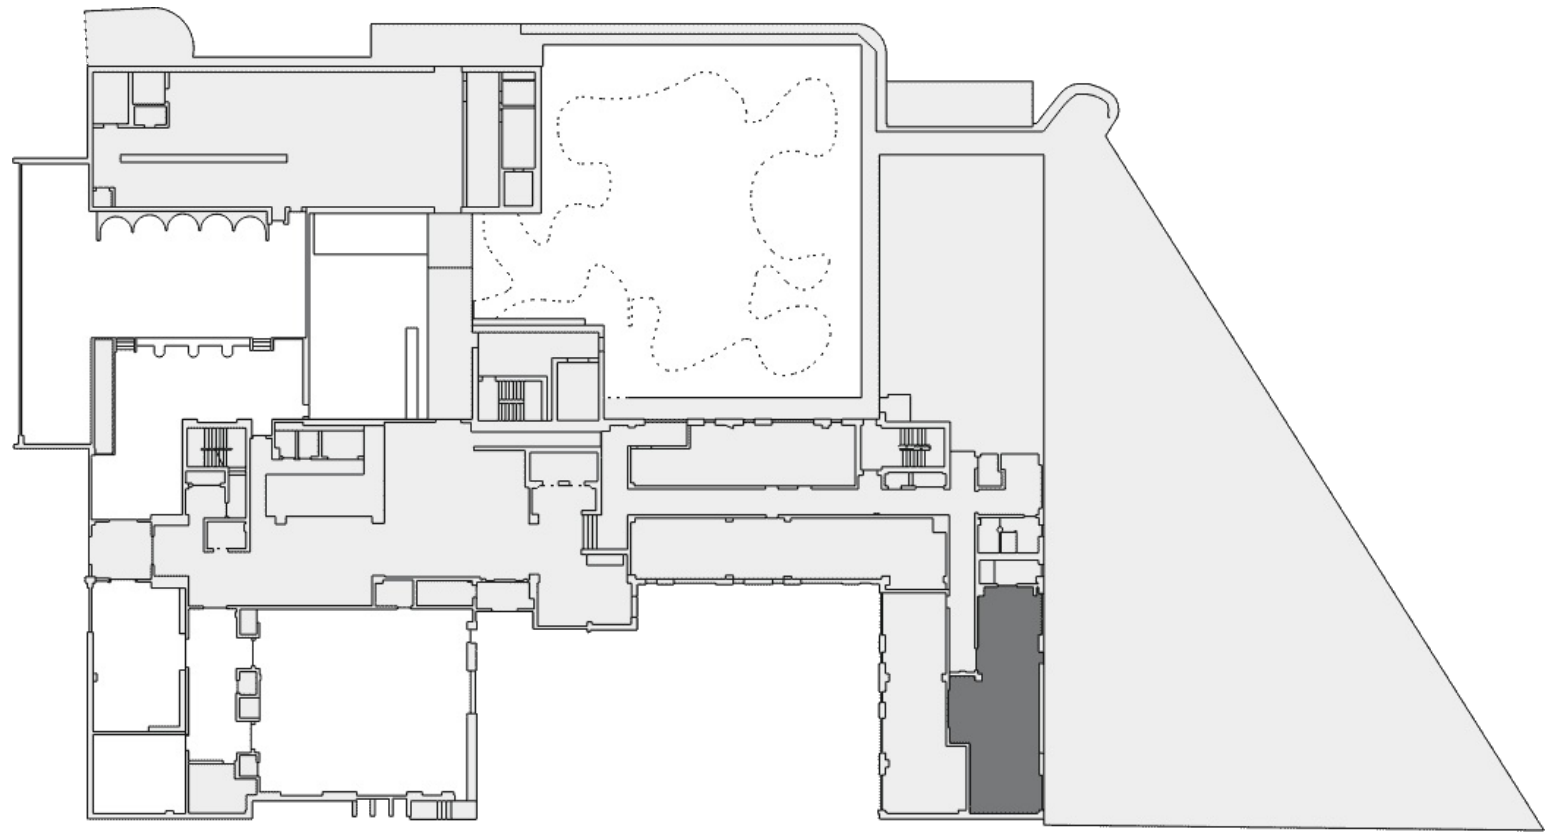

Dogwood

First Floor
330 Square Feet
People

Atlanta, GA

Dogwood Layouts

Layout: Board Room (C...
Capacity: 14

Ginkgo

First Floor
590 Square Feet
People

📍 Atlanta, GA

Ginkgo Layouts

Layout: Banquet Rounds
Capacity: 45

Layout: Board Room (C...
Capacity: 25

Layout: Classroom
Capacity: 35

Layout: Cocktail Rounds
Capacity: 70

Layout: Hollow Square
Capacity: 30

Layout: Theater
Capacity: 60

Layout: T-shaped
Capacity: 25

Magnolia Hospitality Suite

First Floor
755 Square Feet

Atlanta, GA

Kimpton Sylvan Hotel

Camellia Ballroom

First Floor
1,790 Square Feet
People

📍 Atlanta, GA

Layout: Hollow Square
Capacity: 50

Layout: Theater
Capacity: 175

Layout: U-shaped
Capacity: 45

Layout: Maximum Cap...
Capacity: 150