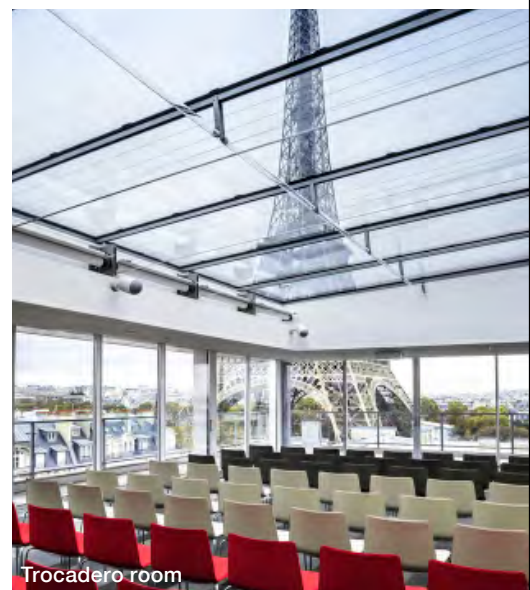

PULLMAN | PARIS TOUR EIFFEL

A few steps away from the Champ-de-Mars, facing the Trocadéro and offering a breathtaking view over the Eiffel Tower, the Pullman Paris Tour Eiffel 4* is the perfect place to enjoy Paris for business and leisure.

2200 SQM OF MEETING SPACE

A panoramic room located on the 10th floor with a view of Paris.

A 6,5m height plenary room with daylight up to 400 delegates in theater

AN ADDRESS IN THE HEART OF PARIS

with the most iconic places
at your feet