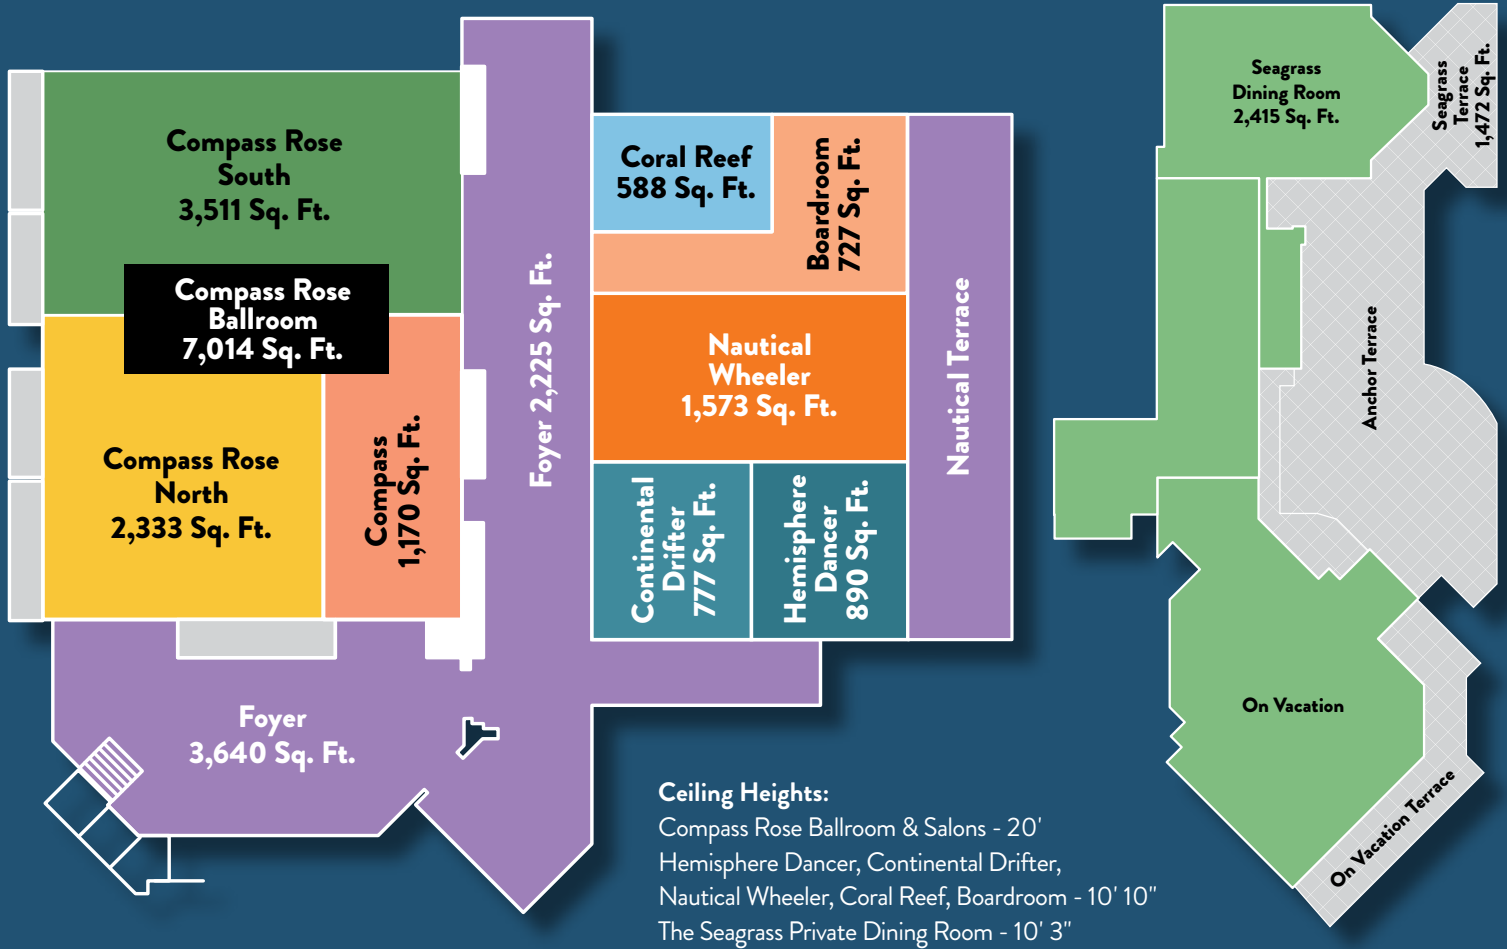

PERFECTLY LOCATED

Located just minutes away from the Disney Parks, Universal Orlando, Island H2O Live! at Sunset, and SeaWorld Orlando. You'll never run out of things to do!

Your Place in Paradise

Indoor Meeting Space	Sq. Ft.	Dimensions	Theater	Classroom	Conference	U-Shape	Crescent	Reception	Rounds	Exhibits
Compass Rose Ballroom	7,014	67'x105'x20'	770	340	N/A	200	380	700	580	40
Compass Rose South	3,511	68'x52'x20'	390	170	N/A	100	180	350	260	20
Compass Rose North	2,333	45'x52'x20'	250	115	N/A	60	120	230	180	14
Compass	1,170	23'x52'x20'	130	50	34	30	60	120	90	8
Continental Drifter	777	29'x27'x10'	70	30	20	20	45	80	60	6
Hemisphere	890	33'x27'x10'	90	35	24	25	50	90	70	6
Nautical Wheeler	1,573	54'x29'x10'	170	75	N/A	40	80	150	130	12
Coral Reef	588	28'x21'x10'	60	25	14	20	30	60	40	4
Boardroom	727	27'x27'x10'	N/A	N/A	18	N/A	N/A	N/A	N/A	N/A
Provisions	780	30'x26'x10'	70	30	20	20	45	80	60	6
Seagrass Dining Room	2,425	55'x44'x10'	260	120	N/A	50	120	220	160	16
On Vacation	3,200	N/A	300	130	N/A	80	180	300	260	20
Outdoor Meeting Space	Sq. Ft.	Dimensions	Theater	Classroom	Conference	U-Shape	Crescent	Reception	Rounds	Exhibits
Nautical Wheeler Terrace	4,000	80'x50'	440	N/A	N/A	N/A	230	400	330	25
Seagrass Terrace	1,472	46'x32'	150	N/A	N/A	N/A	80	140	320	6
Anchor Terrace	1,400	50'x28'	150	N/A	N/A	N/A	80	140	110	9
On Vacation Bar Terrace	2,700	60'x45'	300	N/A	N/A	N/A	150	270	220	18
On Vacation Terrace	1,927	47'x41'	200	N/A	N/A	N/A	100	190	150	12
Salty Rim Sail Patio	1,500	75'x20'	170	N/A	N/A	N/A	80	150	130	12
Parrot Event Lawn	15,145	See Below*	1,680	N/A	N/A	N/A	800	1,500	1,260	80
License to Chill Pool	3,000	N/A	N/A	N/A	N/A	N/A	170	200	300	18

*Top is 66 feet wide. Middle is 52 feet wide. Bottoms area is 102 feet wide. Length is 214 feet. Total area is approximately 15,145 square feet