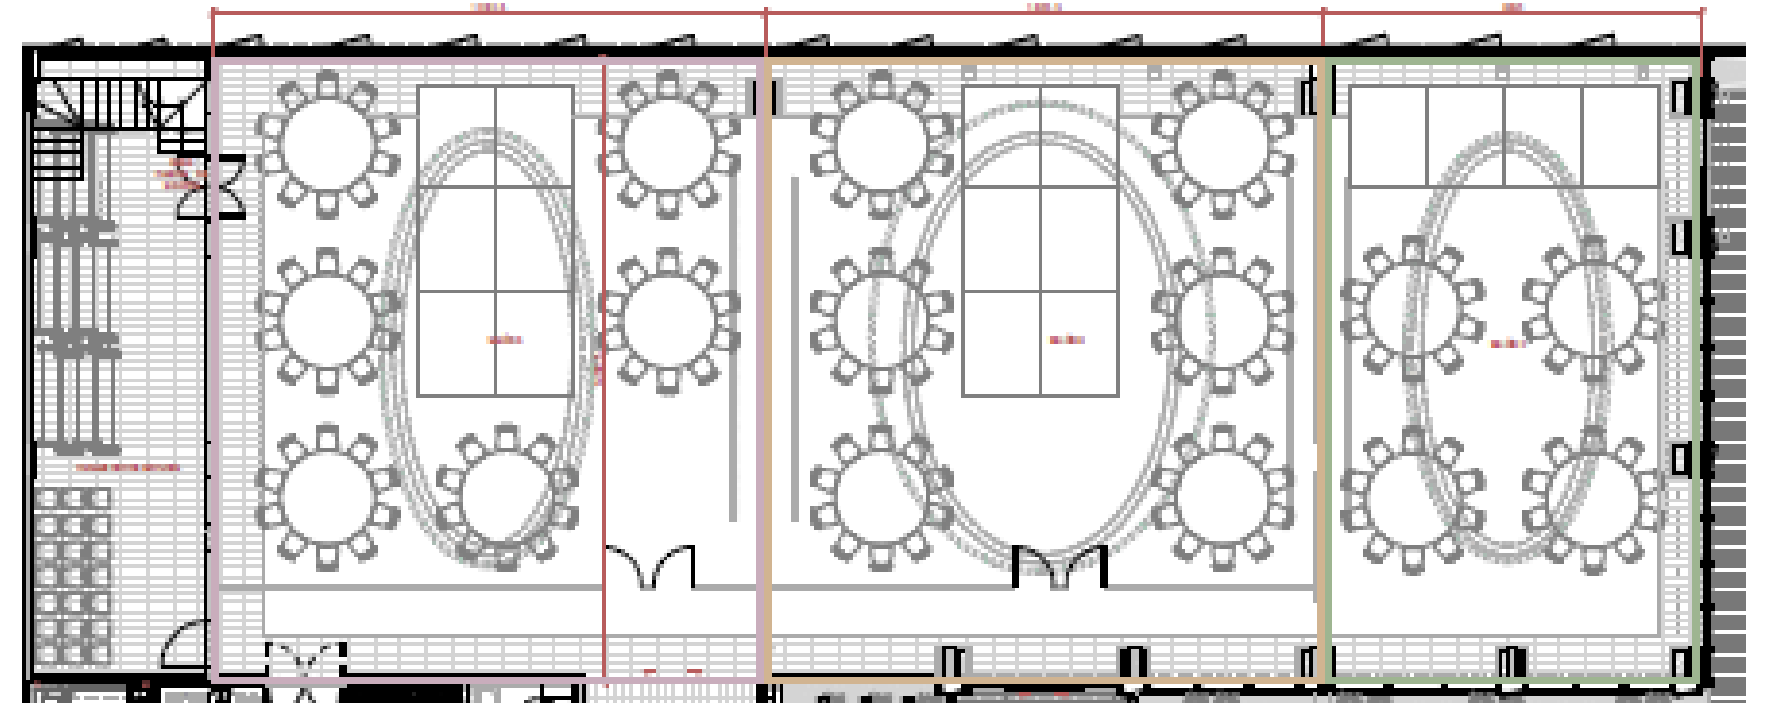

BALLROOM

GARZA BLANCA CANCUN

SALON REAL

MEASURES

DIMENSIONS					SET UP (Max. Guest Per Venue)					
MEETING SPACE	SQ. FT.	LENGTH	WIDTH	HEIGHT	COCKTAIL	THEATRE	SCHOOL	BANQUET	IMPERIAL	U-SHAPE
Salon Real	5362	47	114	15	172	216	156	200	94	84
Junior Ballroom A	1984	47	42	15	48	73	37	60	40	30
Junior Ballroom B	2007	47	42	15	48	73	37	60	40	30
Junior Ballroom C	1376	48	29	15	32	57	31	40	30	31

COCKTAIL

SET UPS

THEATRE

SCHOOL

SET UPS

BANQUET

SET UPS

IMPERIAL

U SHAPE