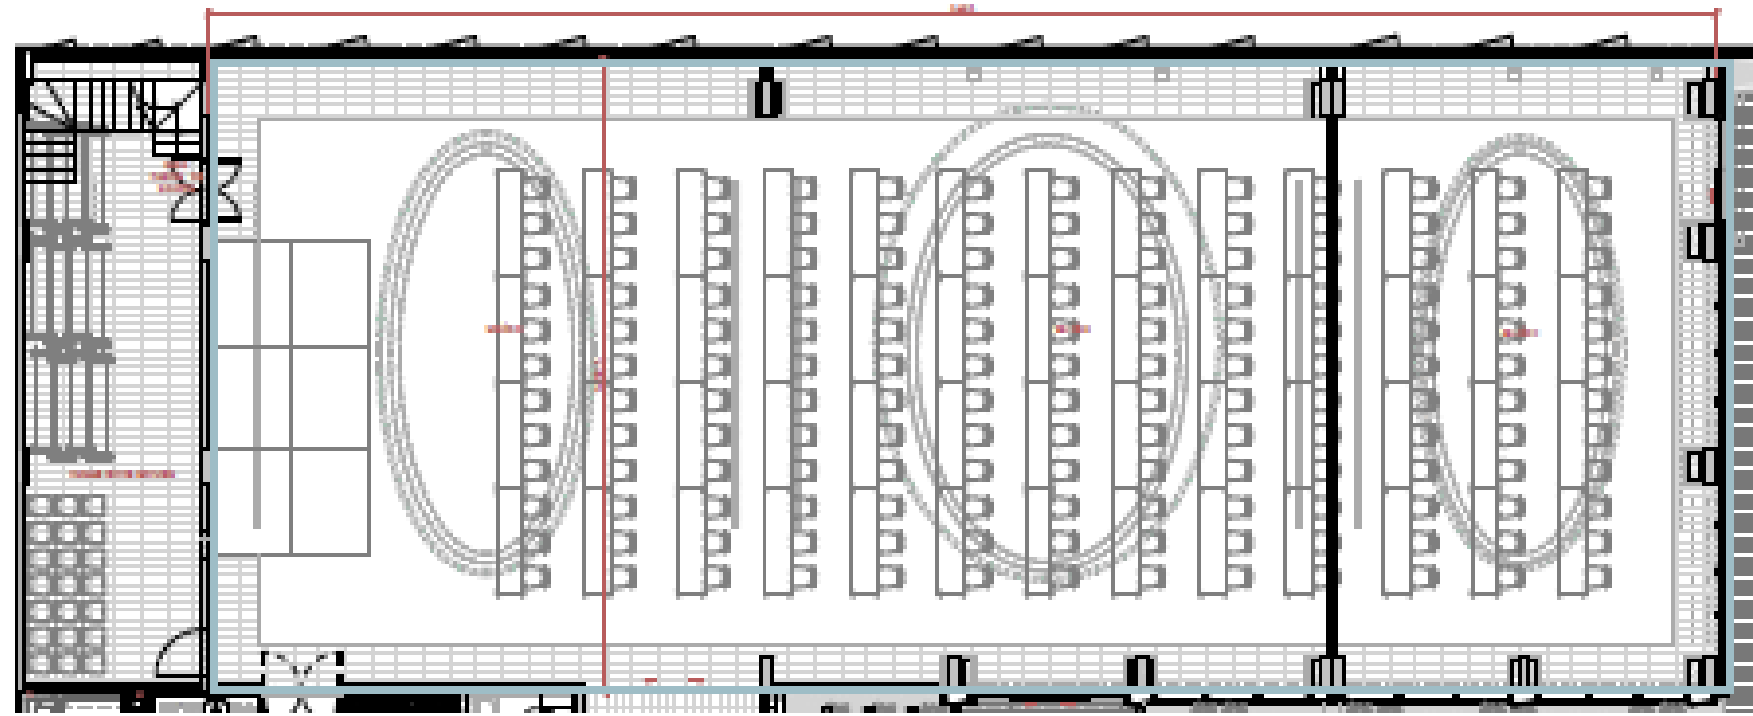

BALLROOM

GARZA BLANCA CANCUN

SALON REAL

MEASURES

DIMENSIONS					SET UP (Max. Guest Per Venue)					
MEETING SPACE	SQ. FT.	LENGTH	WIDTH	HEIGHT	COCKTAIL	THEATRE	SCHOOL	BANQUET	IMPERIAL	U-SHAPE
Salon Real	5362	47	114	15	172	216	156	200	94	84
Junior Ballroom A	1984	47	42	15	48	73	37	60	40	30
Junior Ballroom B	2007	47	42	15	48	73	37	60	40	30
Junior Ballroom C	1376	48	29	15	32	57	31	40	30	31

COCKTAIL

SET UPS

THEATRE

SCHOOL

SET UPS

BANQUET

SET UPS

IMPERIAL

U SHAPE