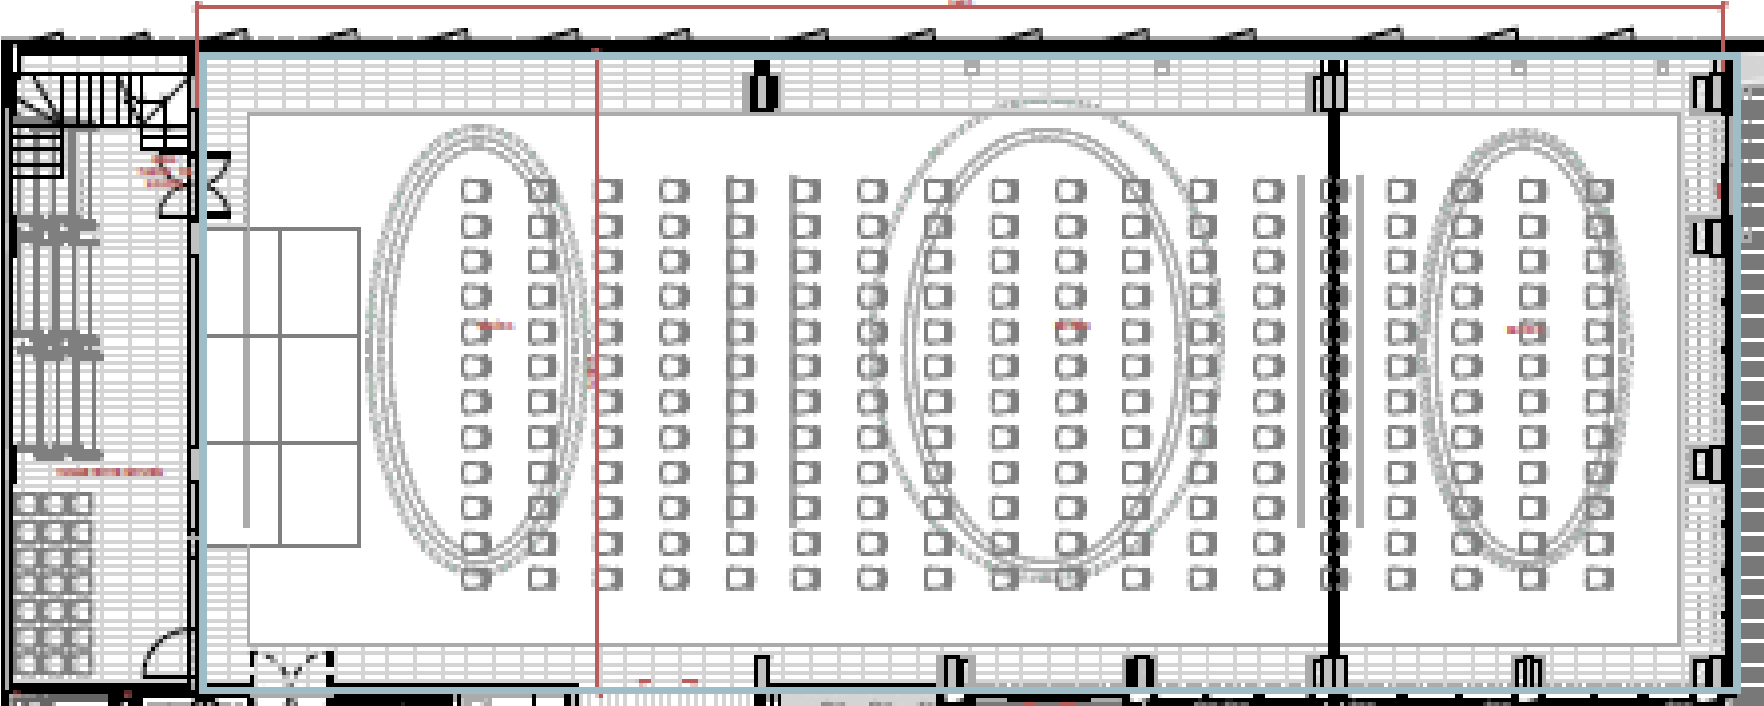

BALLROOM

GARZA BLANCA CANCUN

SALON REAL

MEASURES

DIMENSIONS					SET UP (Max. Guest Per Venue)					
MEETING SPACE	SQ. FT.	LENGTH	WIDTH	HEIGHT	COCKTAIL	THEATRE	SCHOOL	BANQUET	IMPERIAL	U-SHAPE
Salon Real	5362	47	114	15	172	216	156	200	94	84
Junior Ballroom A	1984	47	42	15	48	73	37	60	40	30
Junior Ballroom B	2007	47	42	15	48	73	37	60	40	30
Junior Ballroom C	1376	48	29	15	32	57	31	40	30	31

COCKTAIL

SET UPS

THEATRE

SCHOOL

SET UPS

BANQUET

SET UPS

IMPERIAL

U SHAPE