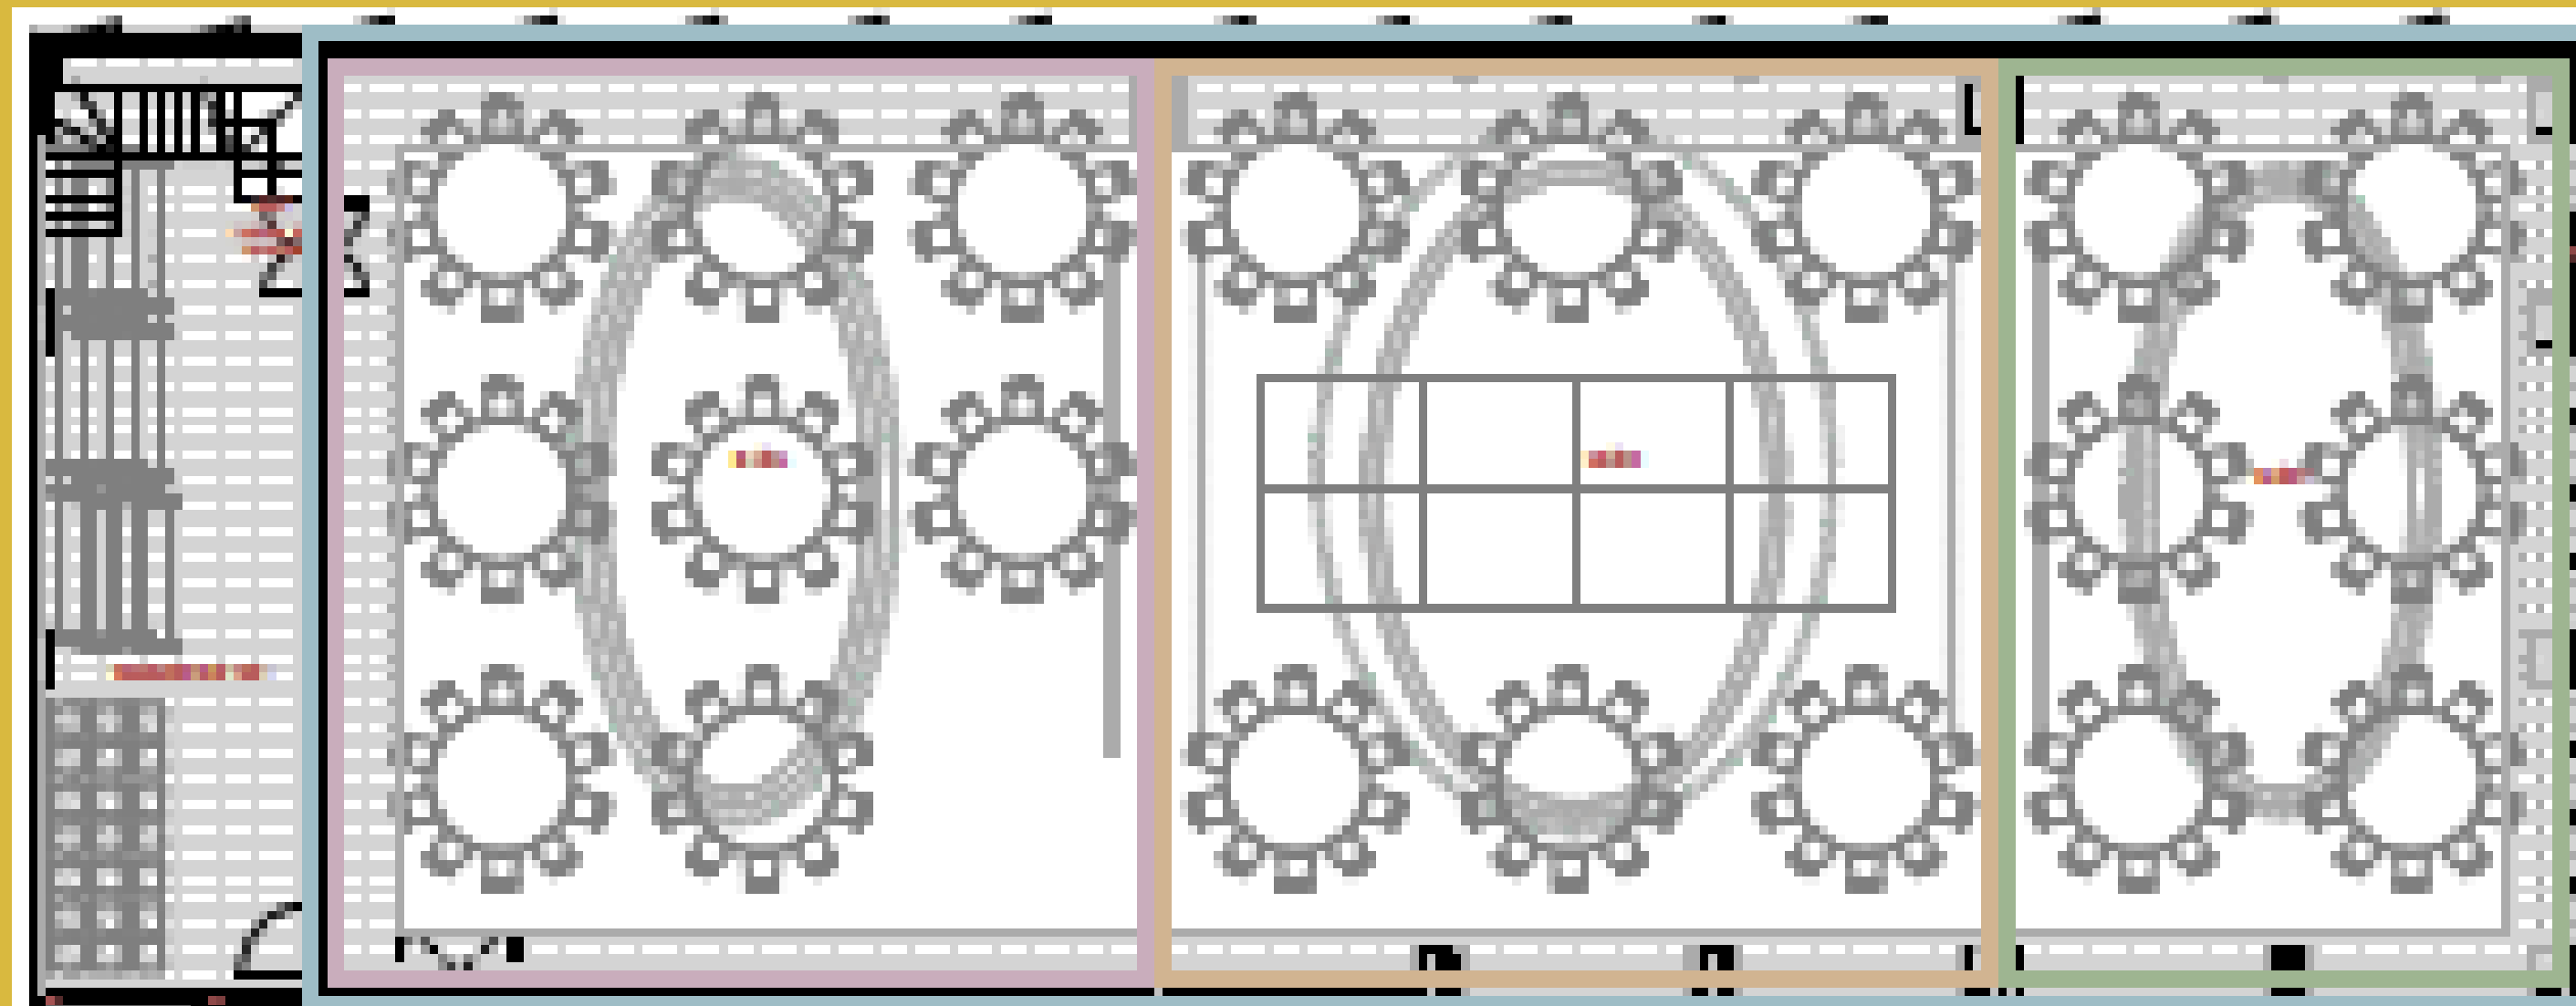

BALLROOM

GARZA BLANCA CANCUN

SALON REAL

MEASURES

DIMENSIONS					SET UP (Max. Guest Per Venue)					
MEETING SPACE	SQ. FT.	LENGTH	WIDTH	HEIGHT	COCKTAIL	THEATRE	SCHOOL	BANQUET	IMPERIAL	U-SHAPE
Salon Real	5362	47	114	15	172	216	156	200	94	84
Junior Ballroom A	1984	47	42	15	48	73	37	60	40	30
Junior Ballroom B	2007	47	42	15	48	73	37	60	40	30
Junior Ballroom C	1376	48	29	15	32	57	31	40	30	31

COCKTAIL

SET UPS

THEATRE

SCHOOL

SET UPS

BANQUET

SET UPS

IMPERIAL

U SHAPE