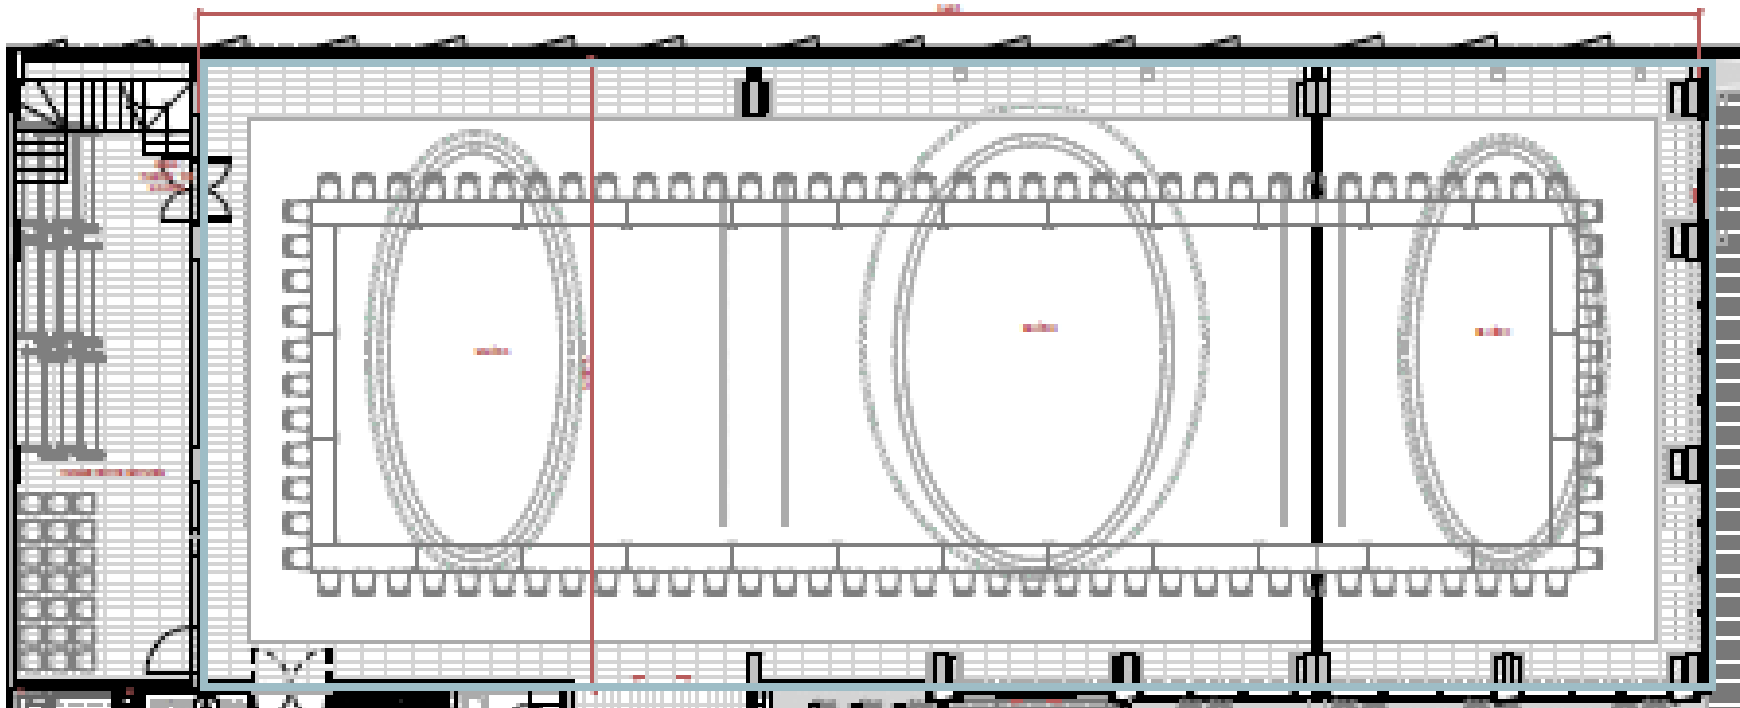

BALLROOM

GARZA BLANCA CANCUN

SALON REAL

MEASURES

DIMENSIONS					SET UP (Max. Guest Per Venue)					
MEETING SPACE	SQ. FT.	LENGTH	WIDTH	HEIGHT	COCKTAIL	THEATRE	SCHOOL	BANQUET	IMPERIAL	U-SHAPE
Salon Real	5362	47	114	15	172	216	156	200	94	84
Junior Ballroom A	1984	47	42	15	48	73	37	60	40	30
Junior Ballroom B	2007	47	42	15	48	73	37	60	40	30
Junior Ballroom C	1376	48	29	15	32	57	31	40	30	31

COCKTAIL

SET UPS

THEATRE

SCHOOL

SET UPS

BANQUET

SET UPS

IMPERIAL

U SHAPE