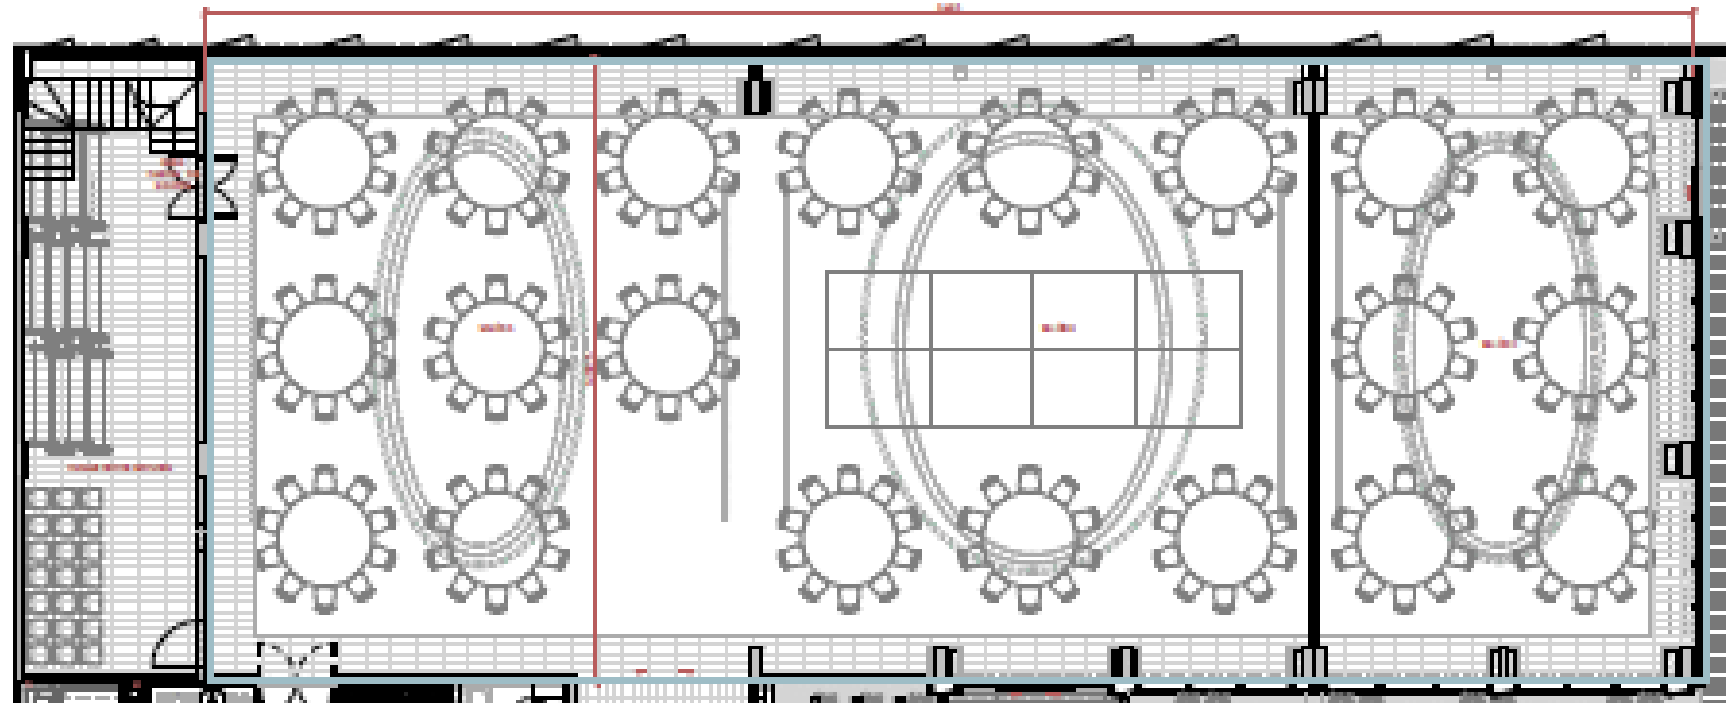

BALLROOM

GARZA BLANCA CANCUN

SALON REAL

MEASURES

DIMENSIONS					SET UP (Max. Guest Per Venue)					
MEETING SPACE	SQ. FT.	LENGTH	WIDTH	HEIGHT	COCKTAIL	THEATRE	SCHOOL	BANQUET	IMPERIAL	U-SHAPE
Salon Real	5362	47	114	15	172	216	156	200	94	84
Junior Ballroom A	1984	47	42	15	48	73	37	60	40	30
Junior Ballroom B	2007	47	42	15	48	73	37	60	40	30
Junior Ballroom C	1376	48	29	15	32	57	31	40	30	31

COCKTAIL

SET UPS

THEATRE

SCHOOL

SET UPS

BANQUET

SET UPS

IMPERIAL

U SHAPE