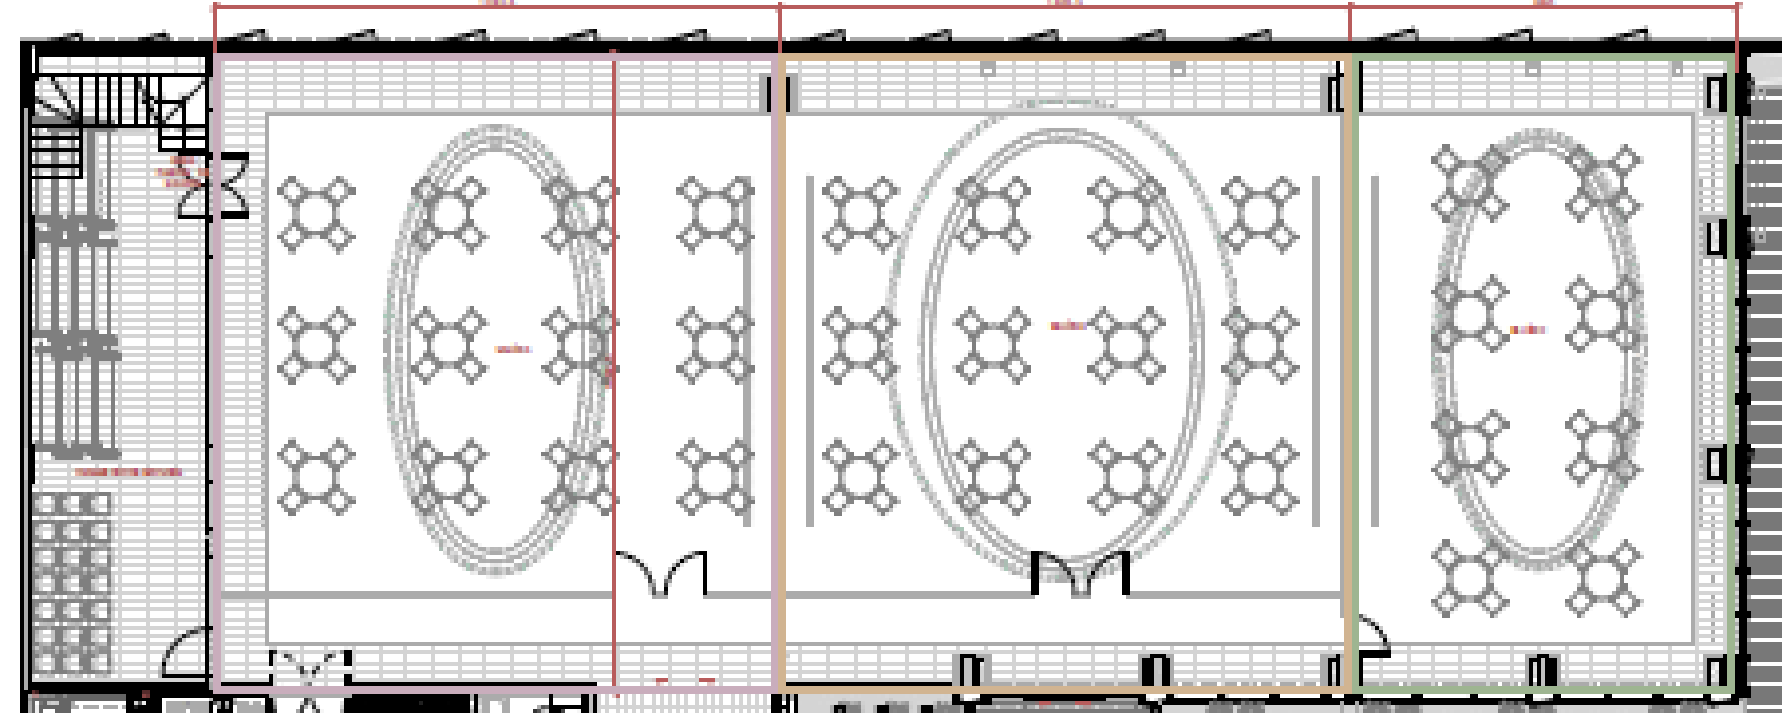

COCKTAIL

SET UPS

THEATRE