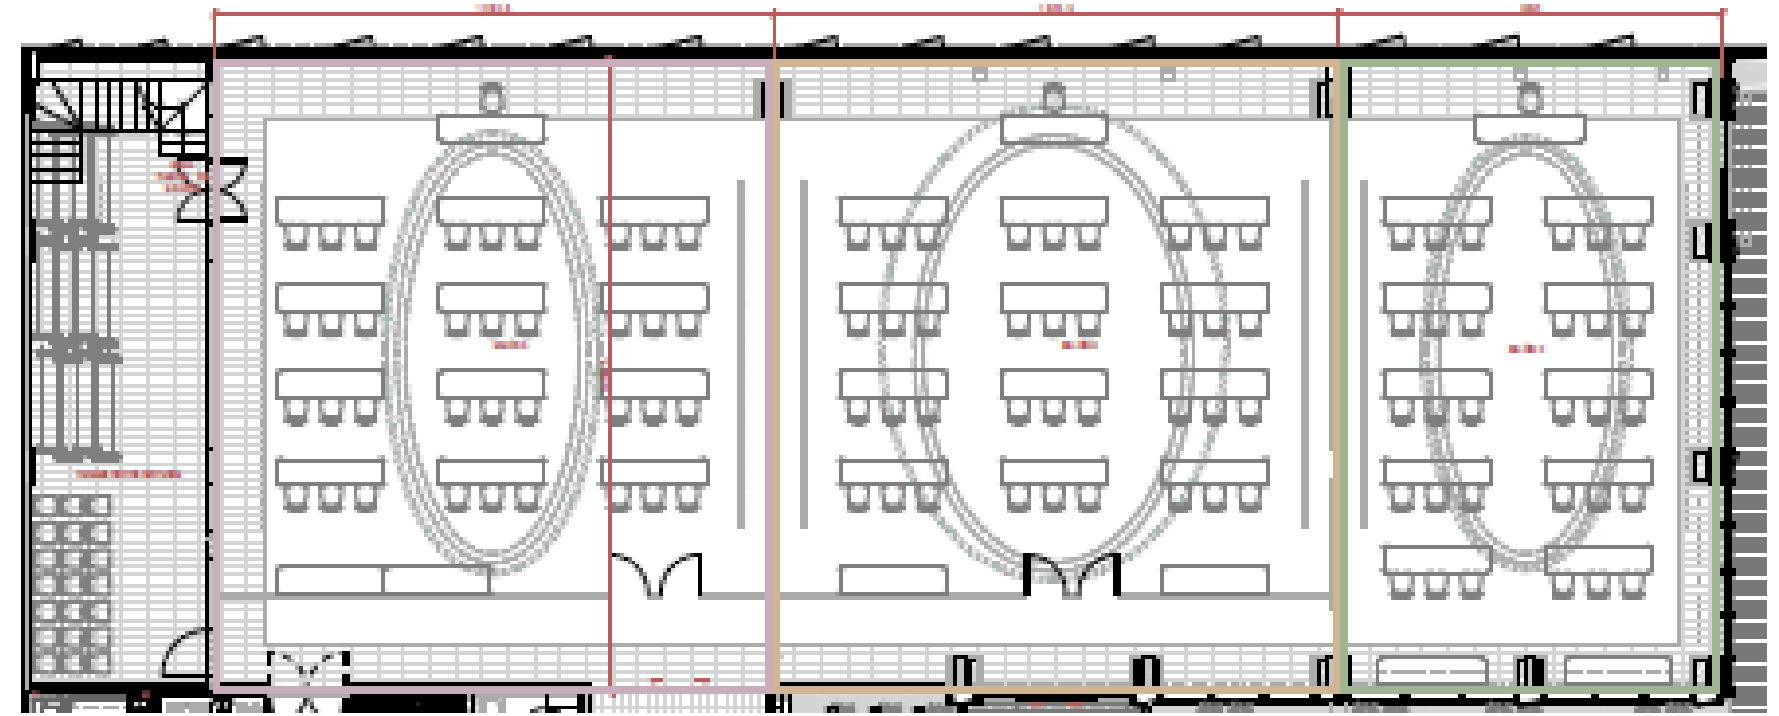

BALLROOM

GARZA BLANCA CANCUN

SALON REAL

MEASURES

DIMENSIONS					SET UP (Max. Guest Per Venue)					
MEETING SPACE	SQ. FT.	LENGTH	WIDTH	HEIGHT	COCKTAIL	THEATRE	SCHOOL	BANQUET	IMPERIAL	U-SHAPE
Salon Real	5362	47	114	15	172	216	156	200	94	84
Junior Ballroom A	1984	47	42	15	48	73	37	60	40	30
Junior Ballroom B	2007	47	42	15	48	73	37	60	40	30
Junior Ballroom C	1376	48	29	15	32	57	31	40	30	31

COCKTAIL

SET UPS

THEATRE

SCHOOL

SET UPS

BANQUET

SET UPS

IMPERIAL

U SHAPE