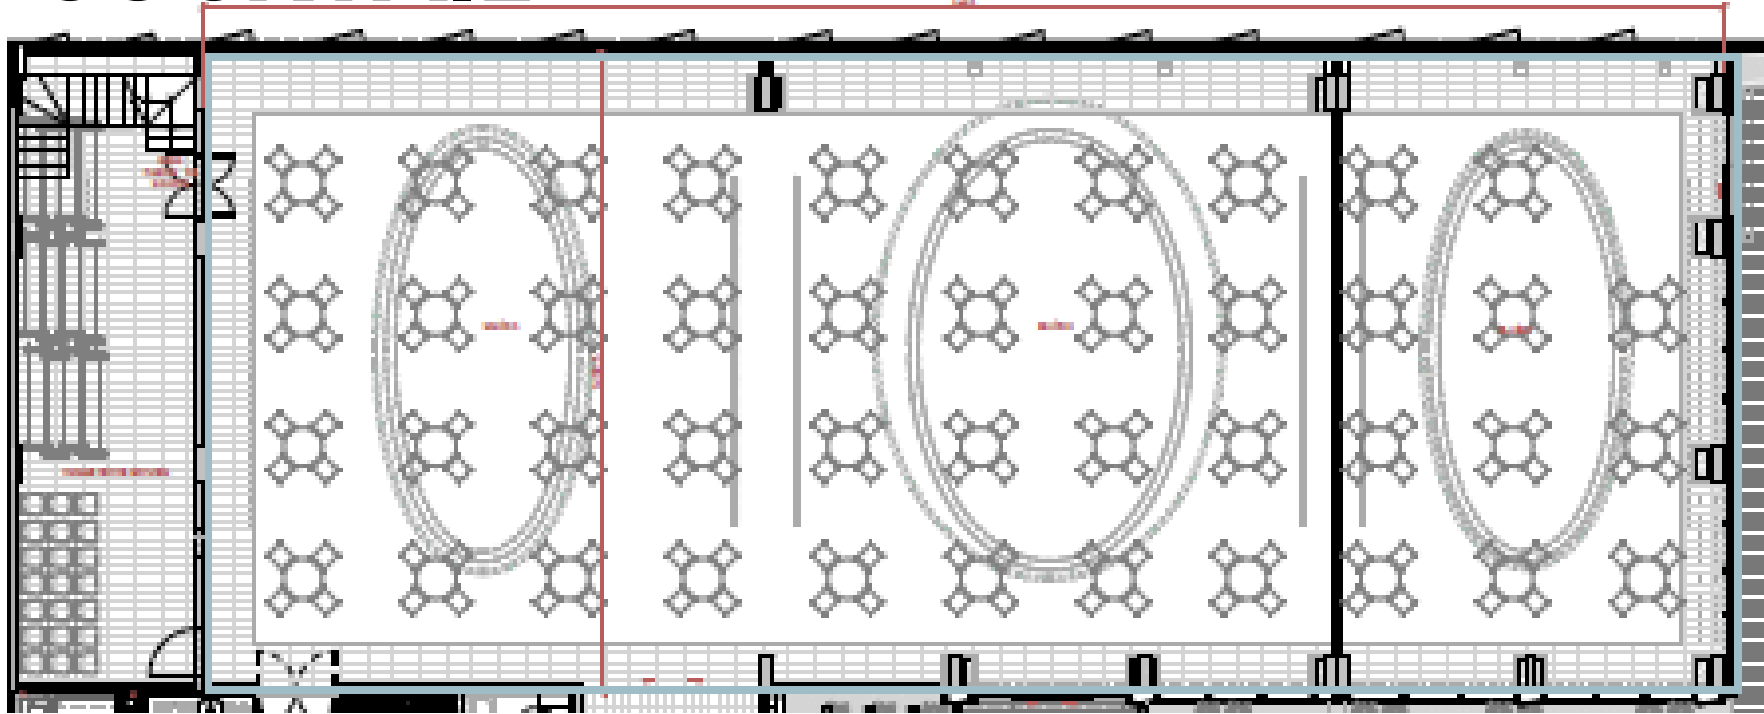

BALLROOM

GARZA BLANCA CANCUN

SALON REAL

MEASURES

DIMENSIONS					SET UP (Max. Guest Per Venue)					
MEETING SPACE	SQ. FT.	LENGTH	WIDTH	HEIGHT	COCKTAIL	THEATRE	SCHOOL	BANQUET	IMPERIAL	U-SHAPE
Salon Real	5362	47	114	15	172	216	156	200	94	84
Junior Ballroom A	1984	47	42	15	48	73	37	60	40	30
Junior Ballroom B	2007	47	42	15	48	73	37	60	40	30
Junior Ballroom C	1376	48	29	15	32	57	31	40	30	31

COCKTAIL

SET UPS

THEATRE

SCHOOL

SET UPS

BANQUET

SET UPS

IMPERIAL

U SHAPE