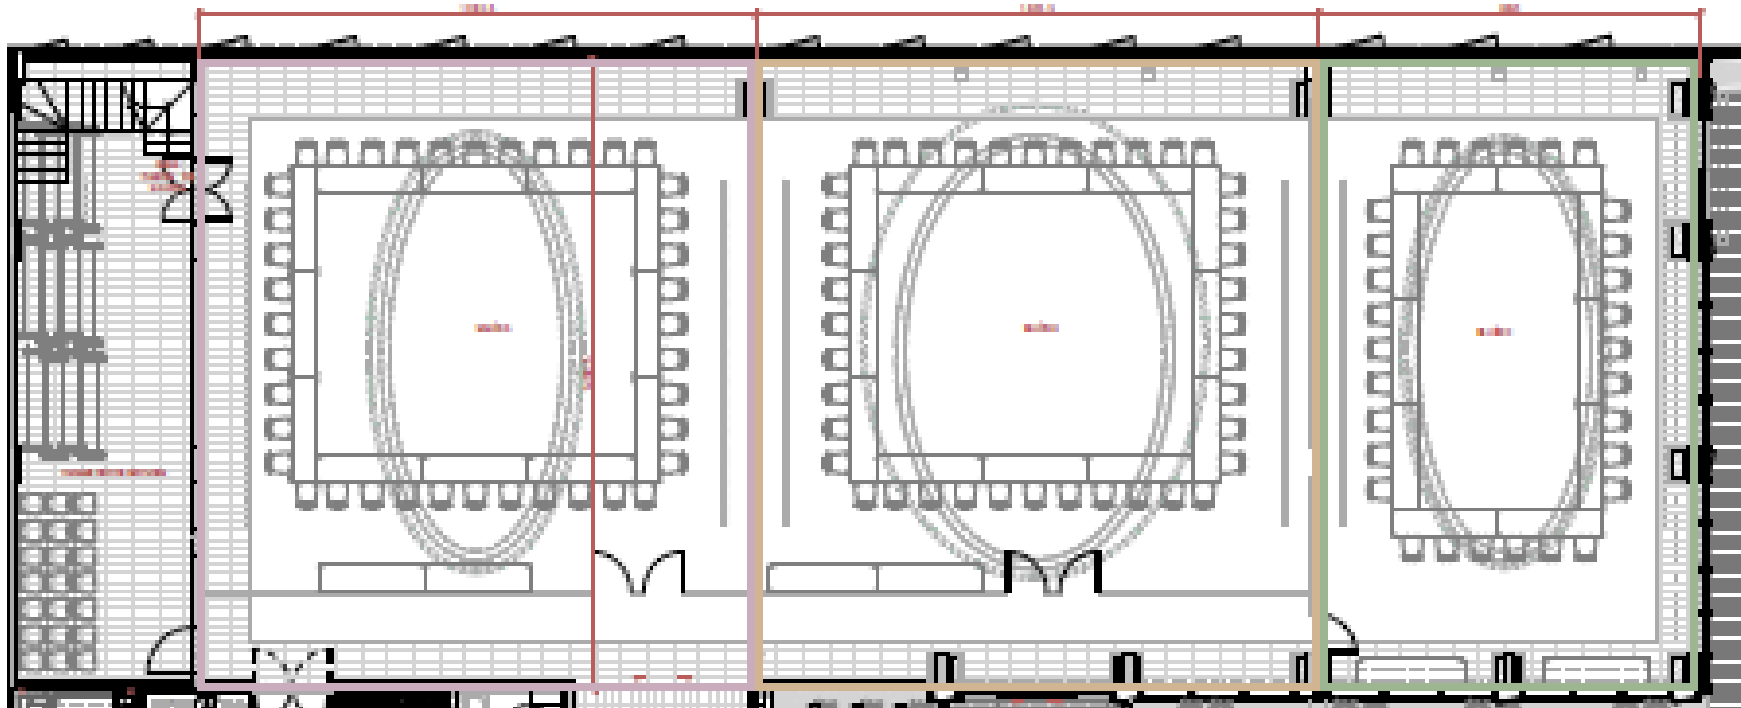

BALLROOM

GARZA BLANCA CANCUN

SALON REAL

MEASURES

DIMENSIONS					SET UP (Max. Guest Per Venue)					
MEETING SPACE	SQ. FT.	LENGTH	WIDTH	HEIGHT	COCKTAIL	THEATRE	SCHOOL	BANQUET	IMPERIAL	U-SHAPE
Salon Real	5362	47	114	15	172	216	156	200	94	84
Junior Ballroom A	1984	47	42	15	48	73	37	60	40	30
Junior Ballroom B	2007	47	42	15	48	73	37	60	40	30
Junior Ballroom C	1376	48	29	15	32	57	31	40	30	31

COCKTAIL

SET UPS

THEATRE

SCHOOL

SET UPS

BANQUET

SET UPS

IMPERIAL

U SHAPE