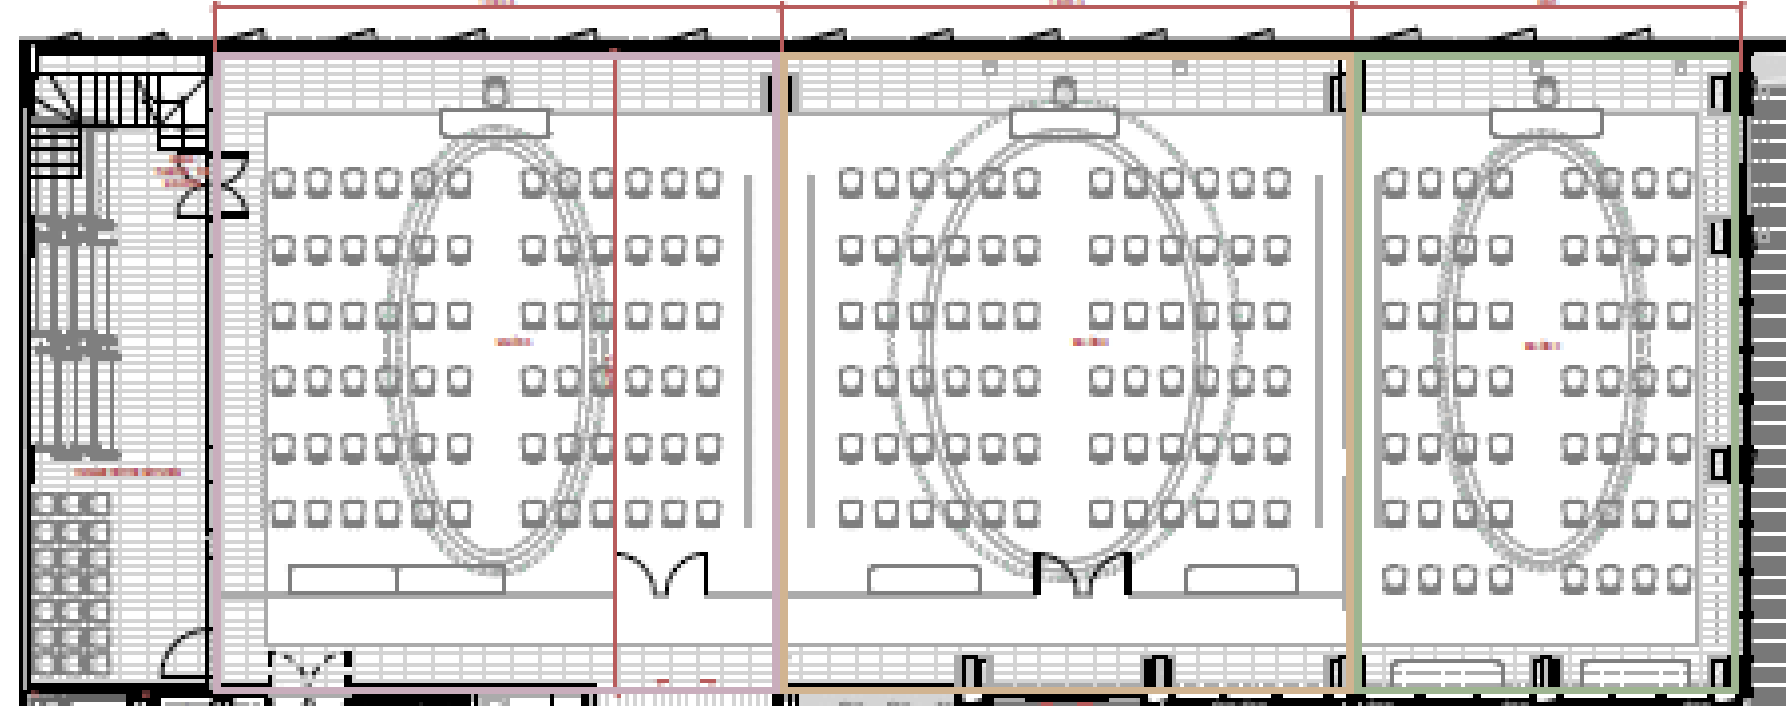

BALLROOM

GARZA BLANCA CANCUN

SALON REAL

MEASURES

DIMENSIONS					SET UP (Max. Guest Per Venue)					
MEETING SPACE	SQ. FT.	LENGTH	WIDTH	HEIGHT	COCKTAIL	THEATRE	SCHOOL	BANQUET	IMPERIAL	U-SHAPE
Salon Real	5362	47	114	15	172	216	156	200	94	84
Junior Ballroom A	1984	47	42	15	48	73	37	60	40	30
Junior Ballroom B	2007	47	42	15	48	73	37	60	40	30
Junior Ballroom C	1376	48	29	15	32	57	31	40	30	31

COCKTAIL

SET UPS

THEATRE

SCHOOL

SET UPS

BANQUET

SET UPS

IMPERIAL

U SHAPE