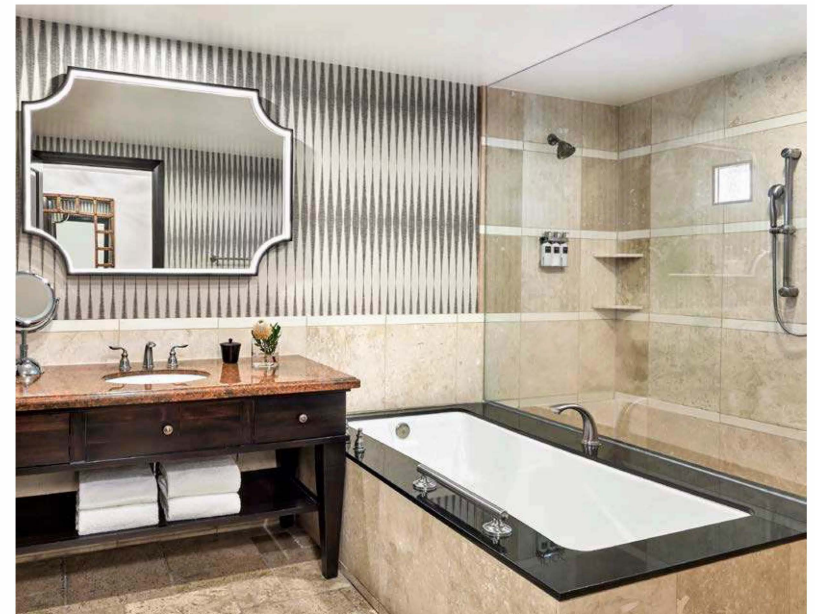

- Light and airy feel
- Layered textures and patterns in soothing natural tones add a pleasing sense of retreat and relaxation
- Maintains the sophistication Omni guests have come to expect and cherish
- Drawing inspiration from the concept of an oasis in the desert, the re-imagination includes:
 - New entry door finish, secured with RFID
 - New light and airy drapery and paint palette
 - New sofa with cactus silk pillows, coffee tables, and Spanish-inspired desk chair
 - Homemade ceramics and new artwork
 - New decorative bedding package
 - Electric mirror and new bathroom accessories