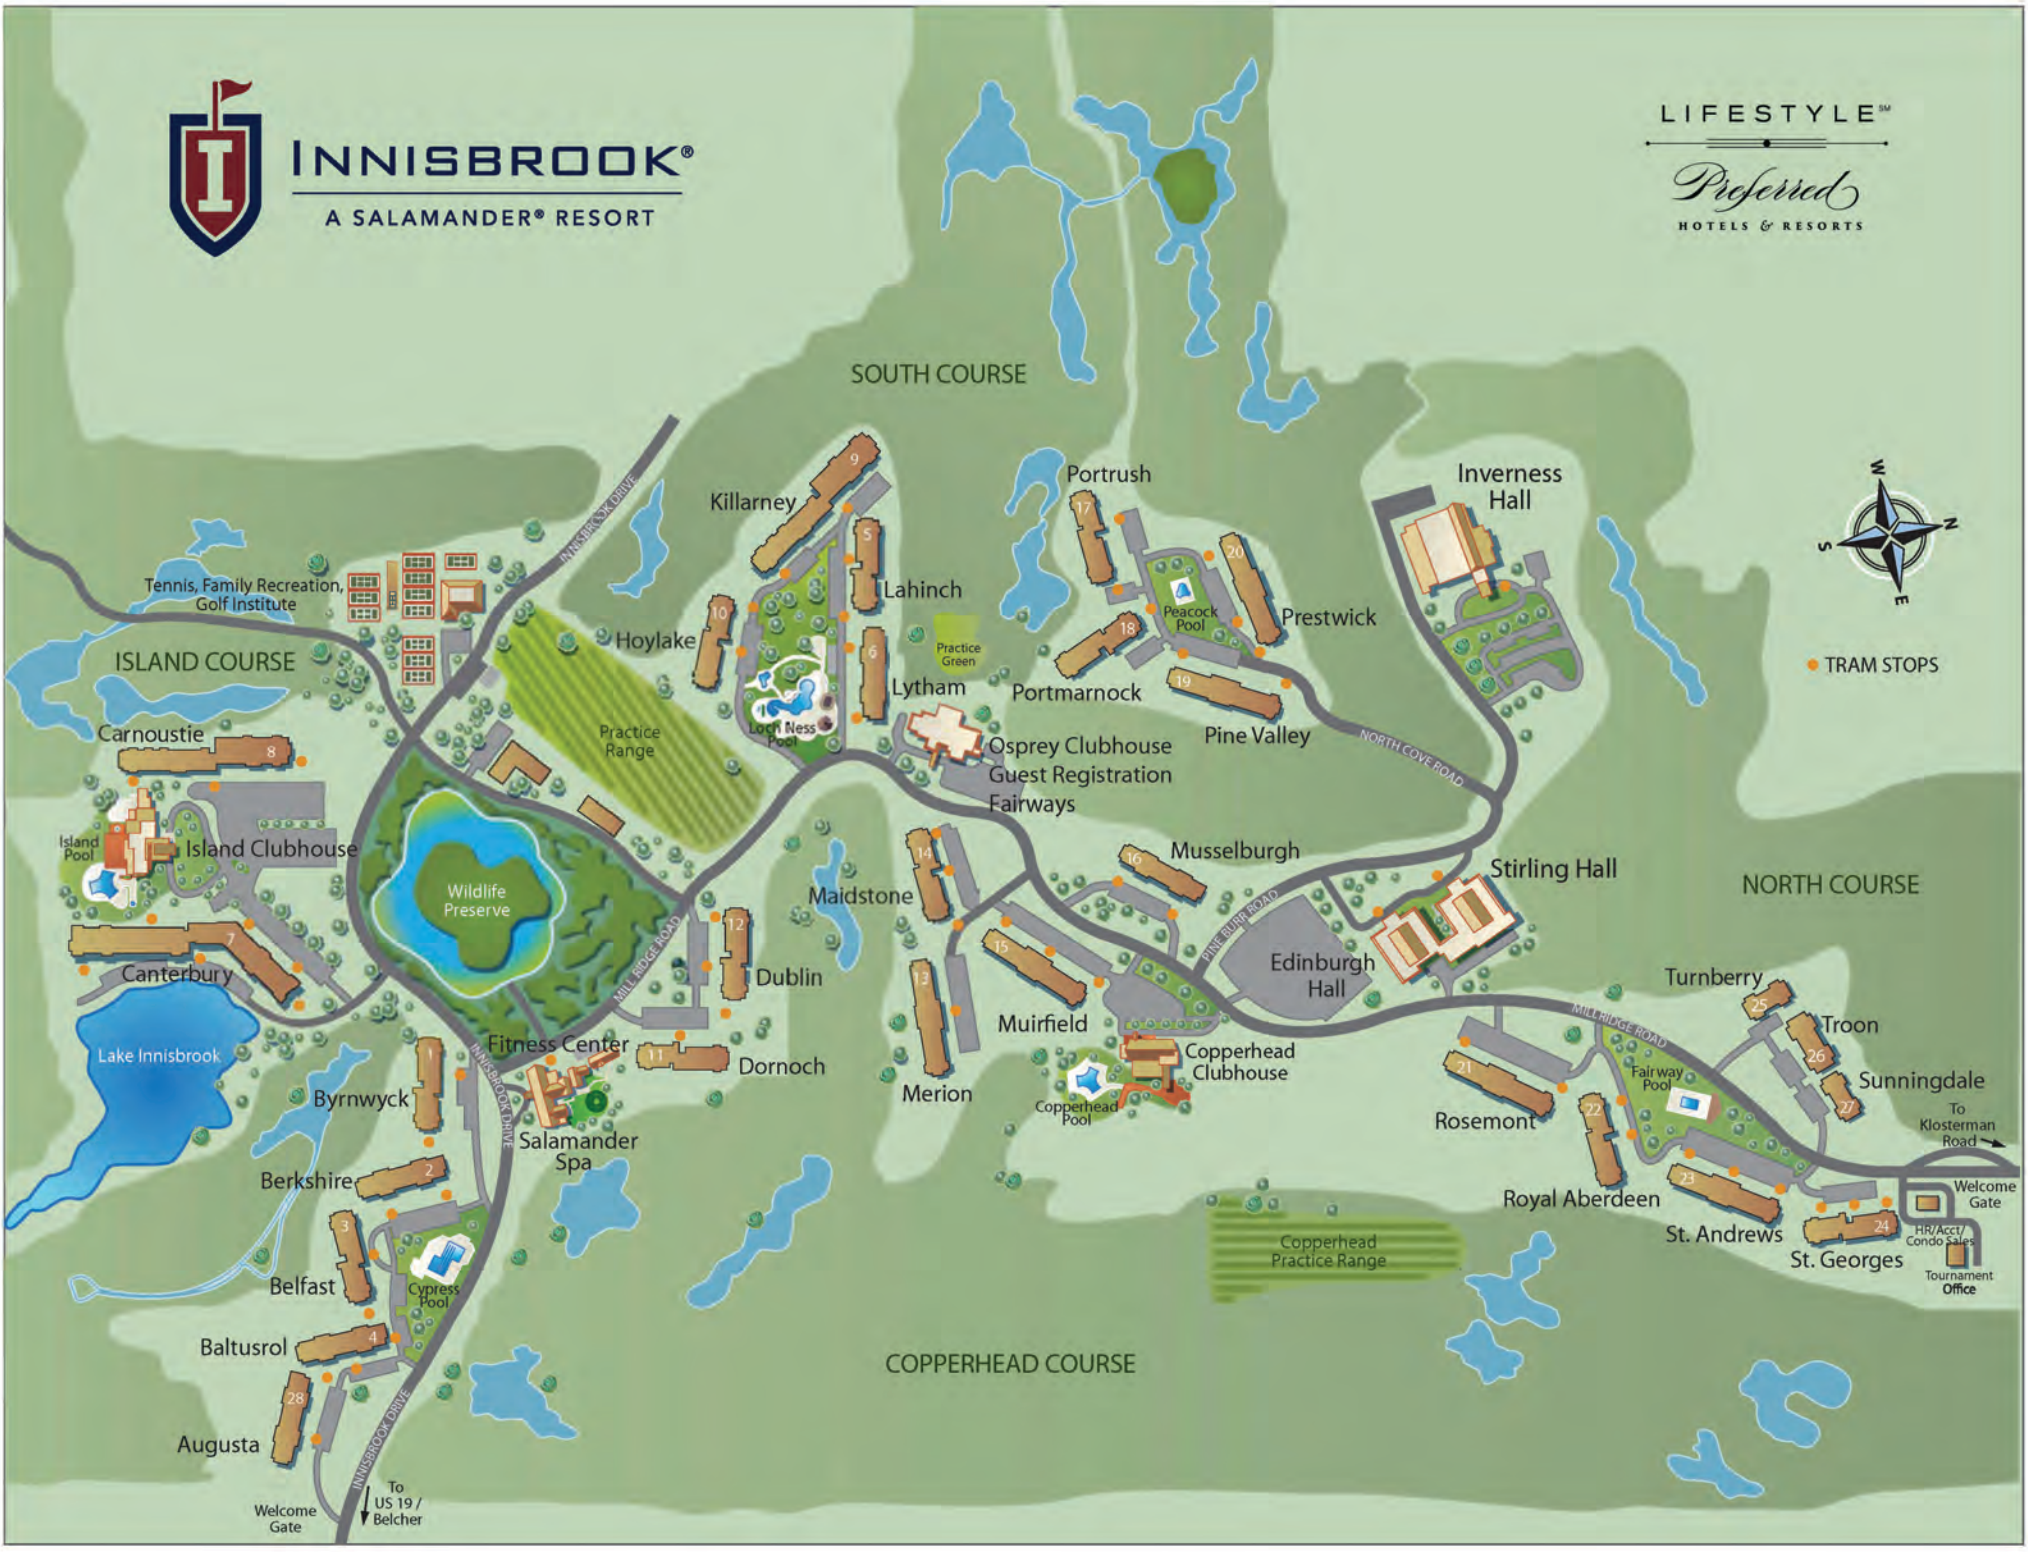

INNISBROOK®

A SALAMANDER® RESORT

LIFESTYLE™

Preferred

HOTELS & RESORTS

SOUTH COURSE

NORTH COURSE

COPPERHEAD COURSE

● TRAM STOPS

Tennis, Family Recreation, Golf Institute

ISLAND COURSE

Carnoustie

Island Clubhouse

Canterbury

Lake Innisbrook

Byrnwyck

Rosemont

Royal Aberdeen

St. Andrews

Turnberry

Troon

Sunningdale

St. Georges

Fairway Pool

Welcome Gate

HR/Acct/Condo Sales

Tournament Office

To Klosterman Road

Welcome Gate
To US 19 / Belcher

PROXIMITY TO MAJOR ATTRACTIONS

- 1) Sponge Docks/Historic District
- 2) Caladesi/Honeymoon Islands
- 3) Knology Park
- 4) Brighthouse Field
- 5) Clearwater Beach
- 6) Tropicana Field
- 7) Tampa Int'l Airport/Int'l Mall
- 8) Raymond James Stadium
- 9) Hyde Park
- 10) Channelside/Ybor City
- 11) Busch Gardens
- 12) Hard Rock Casino