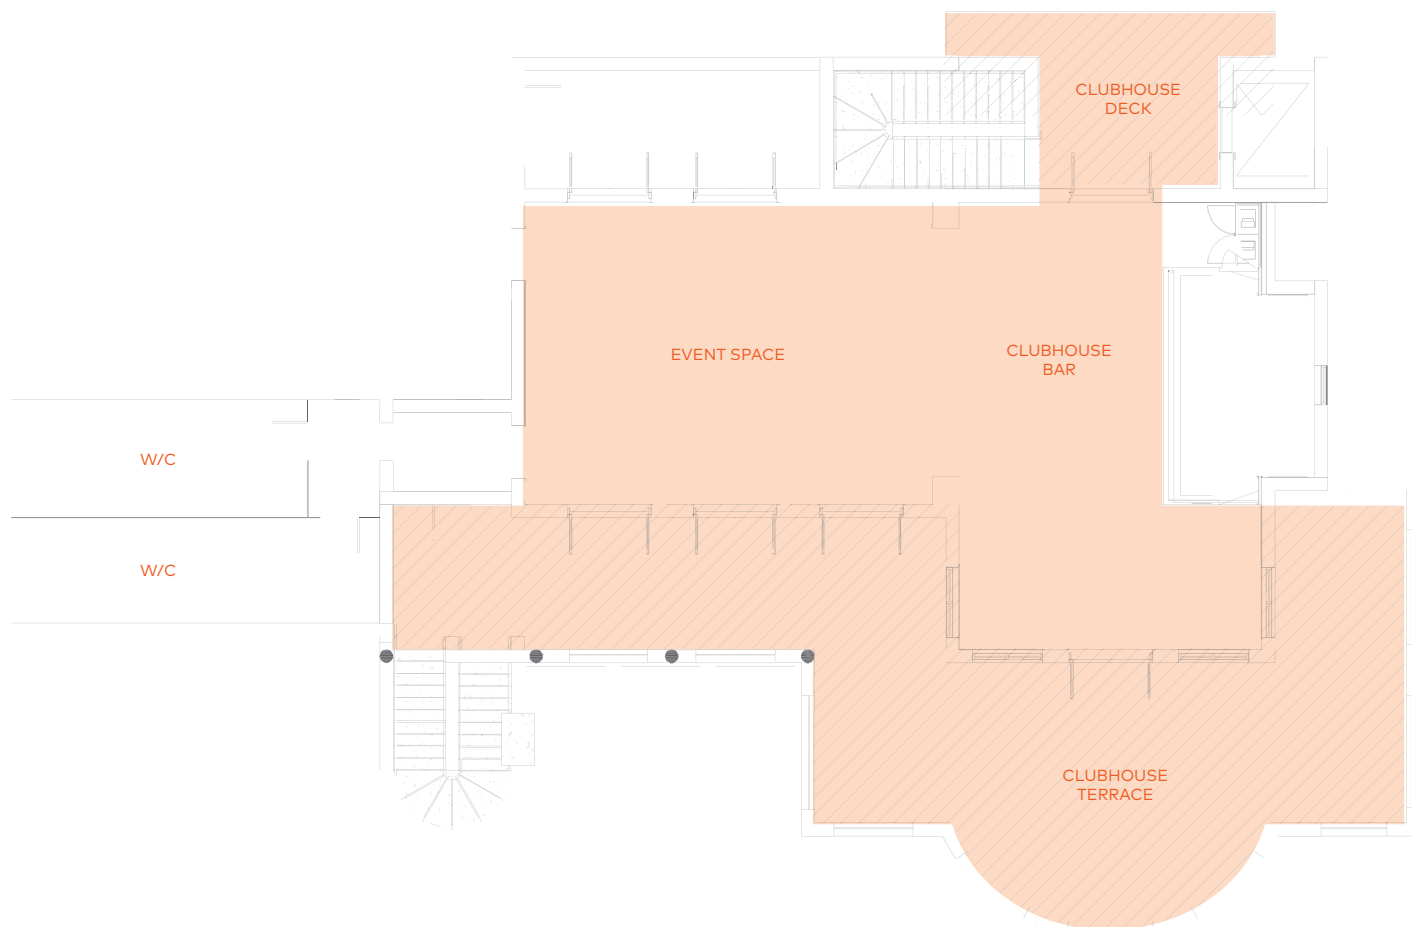

Ballroom

VENUE	SQUARE FOOTAGE	RECEPTION	SEATED	CLASSROOM	THEATER	CONFERENCE
RENDEZVOUS BEACH SIDE						
Ballroom	4,730	200	170	100	200	32
Ballroom Section 1	2,800	80	100	80	180	-
Ballroom Section 2	1,300	40	60	24	50	16
Ballroom Section 3	630	15	40	18	30	12
Ballroom Section 1 & 2	4,100	89	140	-	150	-
Ballroom Section 2 & 3	1,930	60	100	60	120	-

VENUE	SQUARE FOOTAGE	RECEPTION	SEATED	CLASSROOM	THEATER	CONFERENCE
GOLF CLUBHOUSE						
D Richard's 1st Floor Indoors	1,426	50	36	-	-	-
D Richard's Private Dining Room	480	-	12	-	-	10
D Richard's 1st Floor Terrace	1,262	60	80	-	-	-
D Richard's Lawn	3,220	250	180	-	-	-

Clubhouse Deck | Second Floor

VENUE	SQUARE FOOTAGE	RECEPTION	SEATED	CLASSROOM	THEATER	CONFERENCE
GOLF CLUBHOUSE						
Clubhouse 2nd Floor Indoors	1,500	90	80	22	120	16
Clubhouse 2nd Floor Terrace	900	30	30	-	-	-