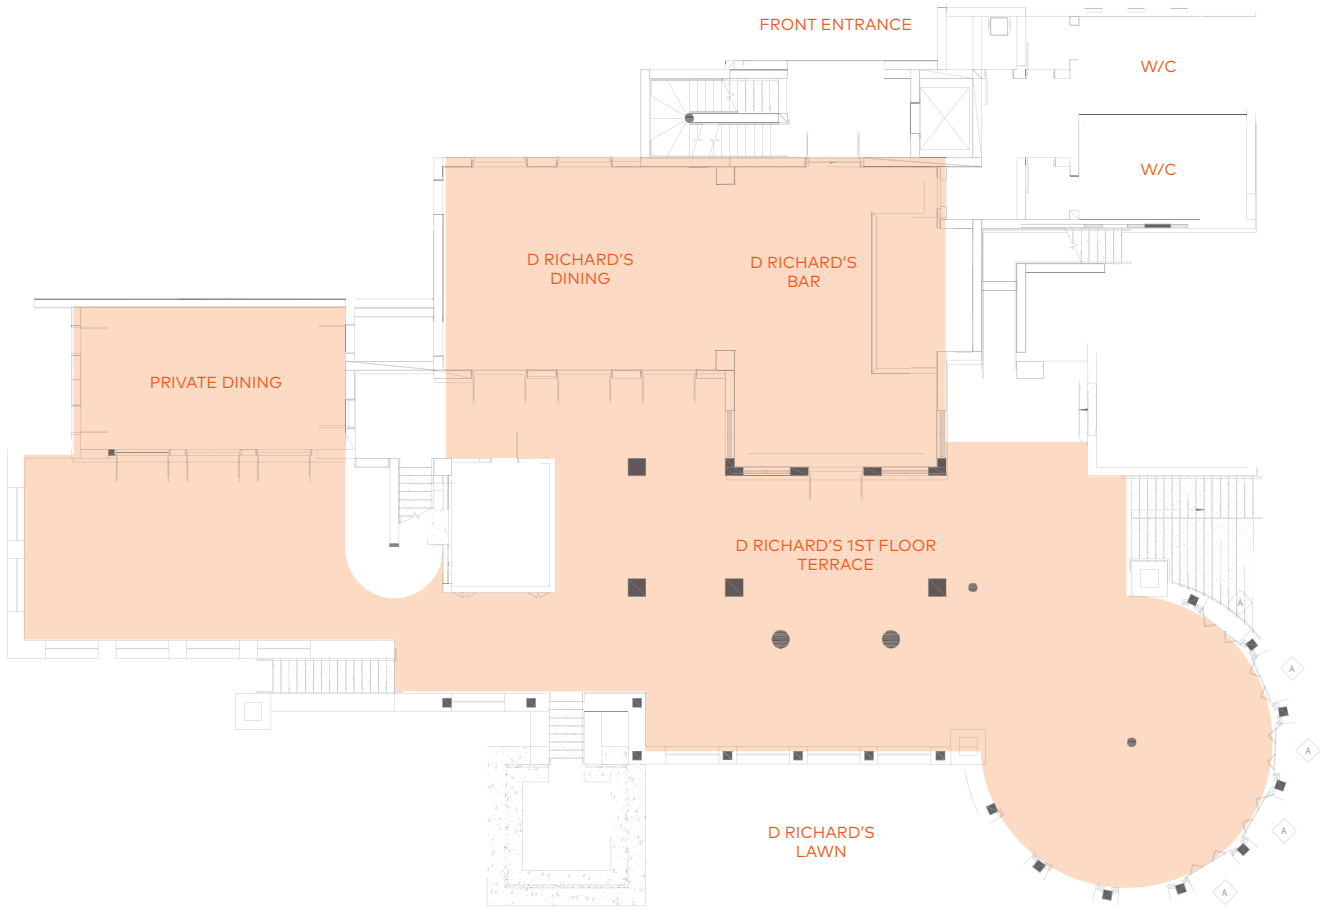

Ballroom

VENUE	SQUARE FOOTAGE	RECEPTION	SEATED	CLASSROOM	THEATER	CONFERENCE
RENDEZVOUS BEACH SIDE						
Ballroom	4,730	200	170	100	200	32
Ballroom Section 1	2,800	80	100	80	180	-
Ballroom Section 2	1,300	40	60	24	50	16
Ballroom Section 3	630	15	40	18	30	12
Ballroom Section 1 & 2	4,100	89	140	-	150	-
Ballroom Section 2 & 3	1,930	60	100	60	120	-

VENUE	SQUARE FOOTAGE	RECEPTION	SEATED	CLASSROOM	THEATER	CONFERENCE
GOLF CLUBHOUSE						
D Richard's 1st Floor Indoors	1,426	50	36	-	-	-
D Richard's Private Dining Room	480	-	12	-	-	10
D Richard's 1st Floor Terrace	1,262	60	80	-	-	-
D Richard's Lawn	3,220	250	180	-	-	-

Clubhouse Deck | Second Floor

VENUE	SQUARE FOOTAGE	RECEPTION	SEATED	CLASSROOM	THEATER	CONFERENCE
GOLF CLUBHOUSE						
Clubhouse 2nd Floor Indoors	1,500	90	80	22	120	16
Clubhouse 2nd Floor Terrace	900	30	30	-	-	-