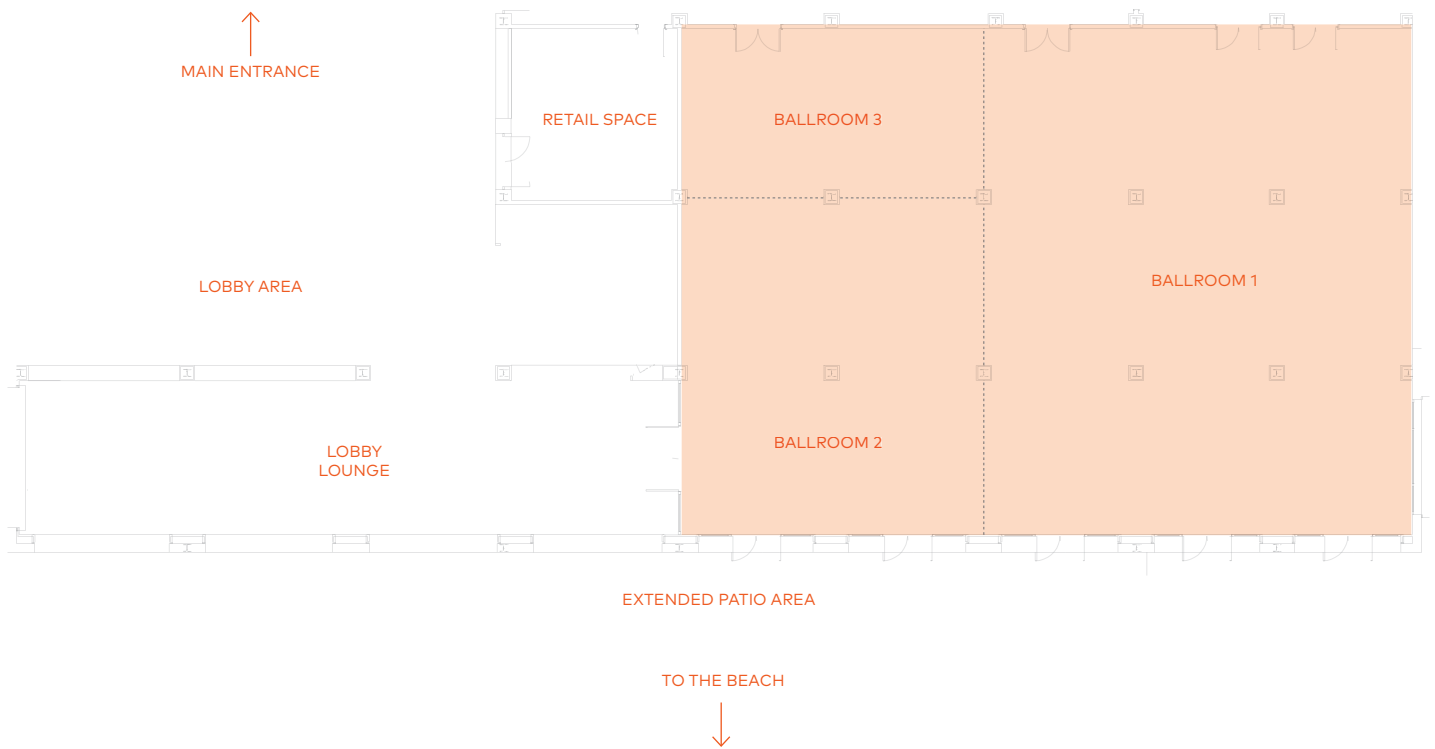

Ballroom

VENUE	SQUARE FOOTAGE	RECEPTION	SEATED	CLASSROOM	THEATER	CONFERENCE
RENDEZVOUS BEACH SIDE						
Ballroom	4,730	200	170	100	200	32
Ballroom Section 1	2,800	80	100	80	180	-
Ballroom Section 2	1,300	40	60	24	50	16
Ballroom Section 3	630	15	40	18	30	12
Ballroom Section 1 & 2	4,100	89	140	-	150	-
Ballroom Section 2 & 3	1,930	60	100	60	120	-

VENUE	SQUARE FOOTAGE	RECEPTION	SEATED	CLASSROOM	THEATER	CONFERENCE
GOLF CLUBHOUSE						
D Richard's 1st Floor Indoors	1,426	50	36	-	-	-
D Richard's Private Dining Room	480	-	12	-	-	10
D Richard's 1st Floor Terrace	1,262	60	80	-	-	-
D Richard's Lawn	3,220	250	180	-	-	-

Capacity Chart

VENUE	SQUARE FOOTAGE	RECEPTION	SEATED	CLASSROOM	THEATER	CONFERENCE
GOLF CLUBHOUSE						
D Richard's 1st Floor Indoors	1,426	50	36	-	-	-
D Richard's Private Dining Room	480	-	12	-	-	10
D Richard's 1st Floor Terrace	1,262	60	80	-	-	-
Clubhouse 2nd Floor Indoors	1,500	90	80	22	120	16
Clubhouse 2nd Floor Terrace	900	30	30	-	-	-
D Richard's Lawn	3,220	250	180	-	-	-
RENDEZVOUS BEACH SIDE						
Ballroom	4,730	200	170	100	200	32
Ballroom Section 1	2,800	80	100	80	180	-
Ballroom Section 2	1,300	40	60	24	50	16
Ballroom Section 3	630	15	40	18	30	12
Ballroom Section 1 & 2	4,100	89	140	-	150	-
Ballroom Section 2 & 3	1,930	60	100	60	120	-
Rendezvous Beach Pool Deck	3,500	200	-	-	-	-
Ballroom & Pool Deck	8,200	250	-	-	-	-
Rendezvous Beach	-	150	150	-	-	-
Chef's Table	2,900	-	70-Existing	-	-	-
C Level - Bar/Deck	2,600	70	60	-	-	-
C Level - Bar/Deck/Beach	3,900	170	225	-	-	-
Rendezvous Beach Building 1 Lawn	1,600	60	80	-	-	-
Penthouse Patio	-	200	150	-	-	-
Hydroponic Lawn	3,250	250	200	-	-	-
Hydroponic Garden	1,008	80	60	-	-	-
MERRYWING BAY SIDE						
Breezes	2,400	75	40	-	-	-
Merrywing Lawn	3,000	375	250	-	-	-
Merrywing Pool Deck	-	200	-	-	-	-
Merrywing Bay Pool Deck/Oliva	3,500	250	-	-	-	-
Merrywing Beach	-	100	-	-	-	-
Oliva	1,700	-	64-Existing	-	-	-