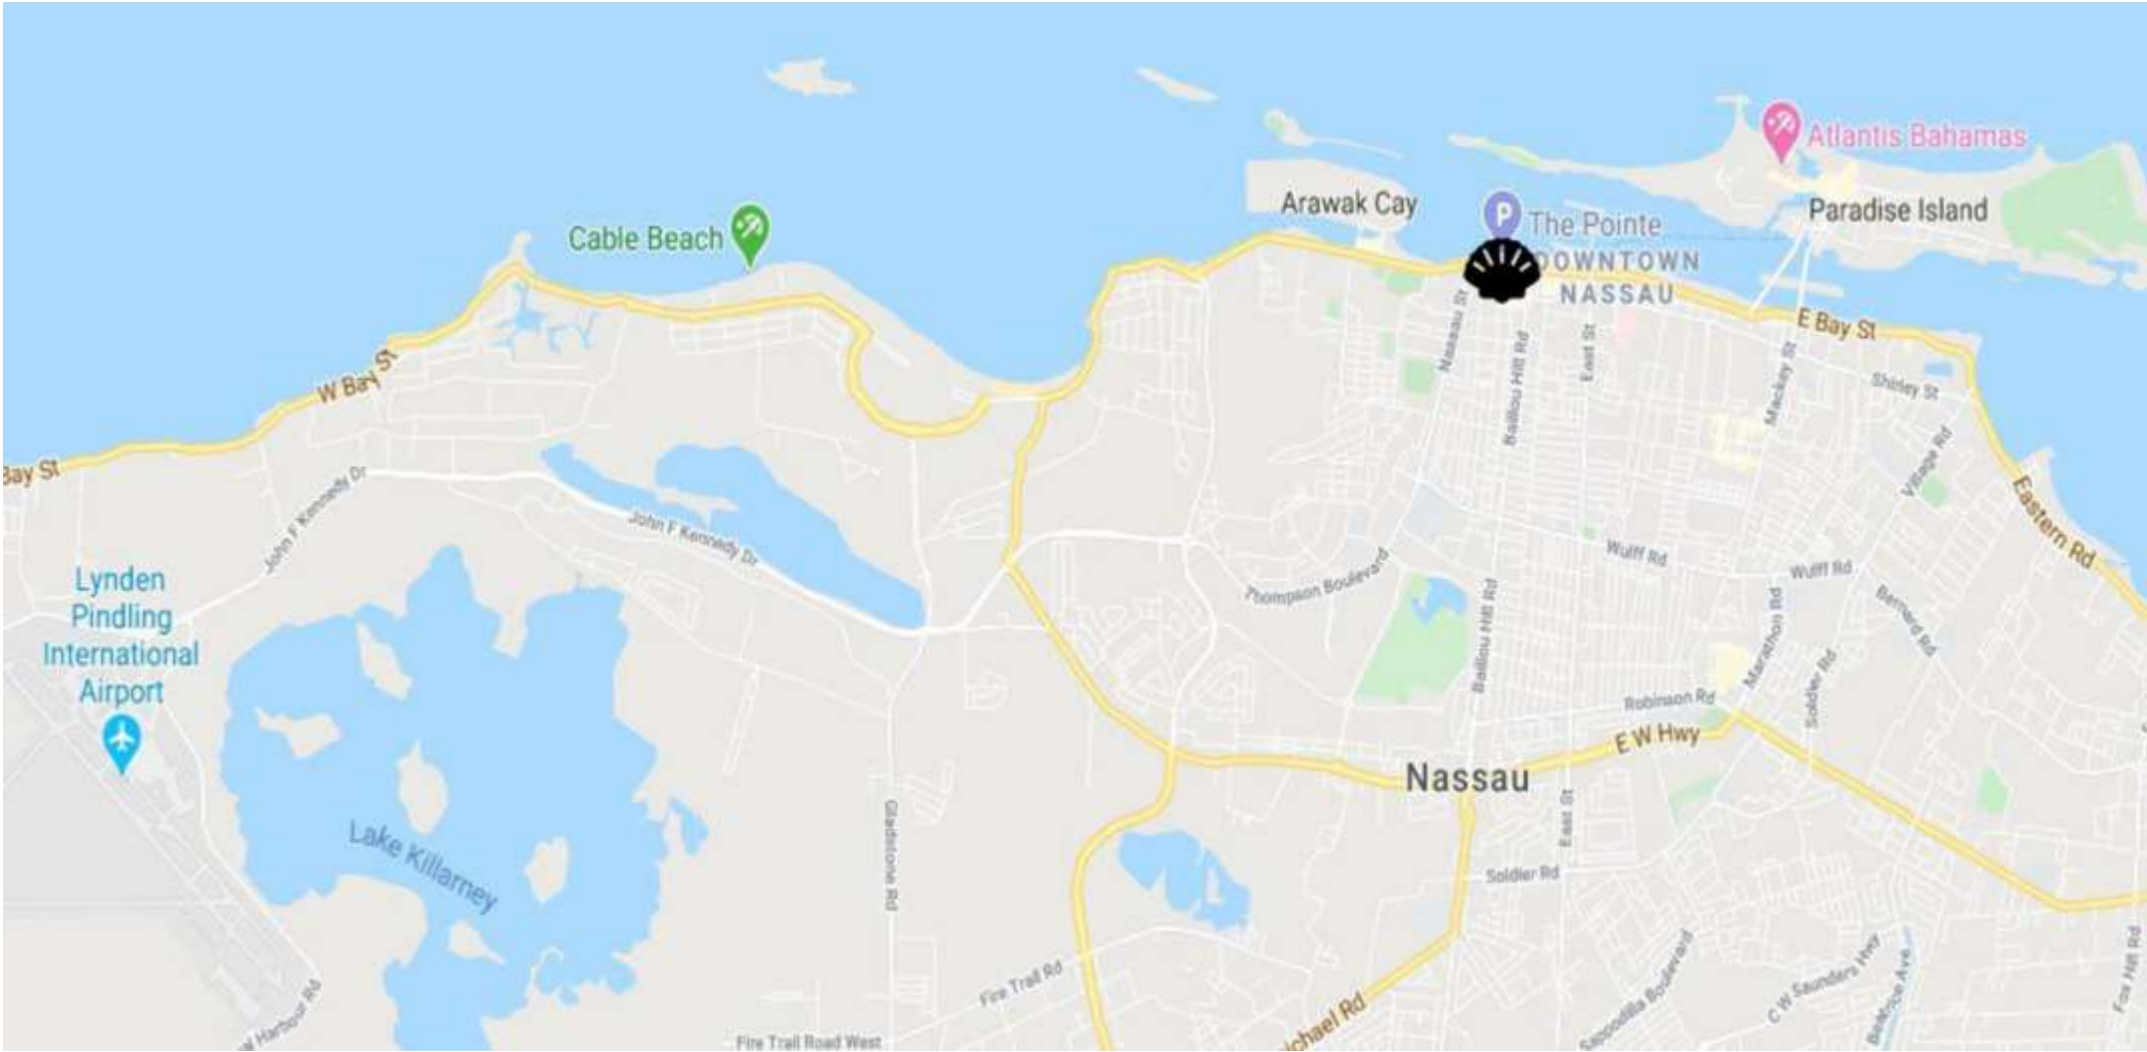

Resort Location

The Resort

Bahamian Culture

Island Life

Resort Map

Margaritaville Resort Tower

1. Entrance (Margaritaville Resort)
2. Entrance (One Particular Harbour)
3. Changes in Latitude Bar
4. Joe Merchant's Coffee & Provisions
5. Margaritaville Retail Store
6. Parakeets Kid's Club
7. Provisions Store
8. Vacation Café
9. Frank & Lola's Pizzeria (1st & 2nd Floor)
10. Daiquiri Shack
11. St. Somewhere Spa (2nd Floor)
12. Meeting Rooms (2nd Floor)
13. Ballroom Facility/Reception (2nd Floor)
14. S.O.S. Bar (4th Floor)
15. Adult Pool (4th Floor)