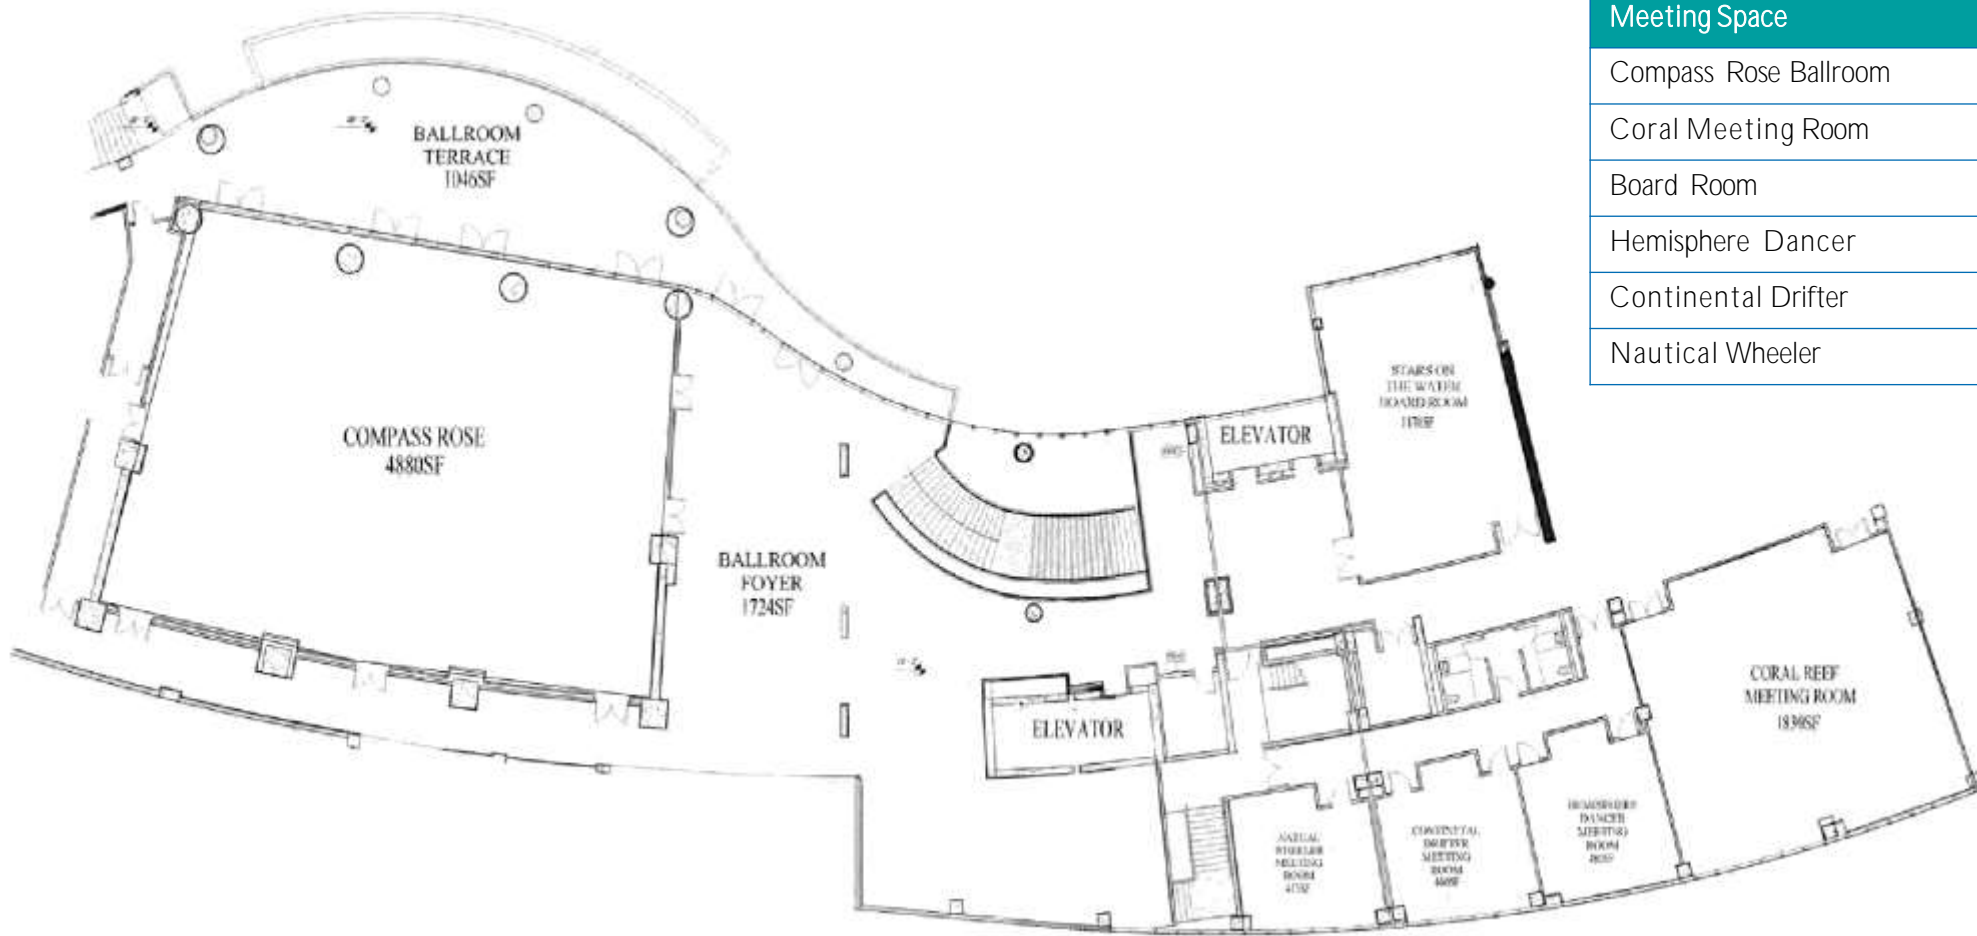

Resort Location

The Resort

Bahamian Culture

Island Life

Resort Map

Margaritaville Resort Tower

1. Entrance (Margaritaville Resort)
2. Entrance (One Particular Harbour)
3. Changes in Latitude Bar
4. Joe Merchant's Coffee & Provisions
5. Margaritaville Retail Store
6. Parakeets Kid's Club
7. Provisions Store
8. Vacation Café
9. Frank & Lola's Pizzeria (1st & 2nd Floor)
10. Daiquiri Shack
11. St. Somewhere Spa (2nd Floor)
12. Meeting Rooms (2nd Floor)
13. Ballroom Facility/Reception (2nd Floor)
14. S.O.S. Bar (4th Floor)
15. Adult Pool (4th Floor)

Suite Terrace

Food & Beverage

12 Restaurants & Lounges throughout the Resort

VACATION CAFE

CHANGES IN LATITUDE BAR

Graycliff Skybar

Located at Adult's Pool (4th Floor)

Additional Restaurants

Meeting Space

40k of indoor & outdoor event space

Indoor Meeting Space

| Meeting Space | Size (sf) |
|-----------------------|-----------|
| Compass Rose Ballroom | 4,880 |
| Coral Meeting Room | 1,830 |
| Board Room | 1,170 |
| Hemisphere Dancer | 480 |
| Continental Drifter | 460 |
| Nautical Wheeler | 413 |

The pool deck measures 3,460sf while the SOS Bar & Terrace add another 2,400 sf, accommodating groups up to 340pp for receptions.

The Garden Lawn

Capacity: 225

Located in One Particular Harbor, the Garden Lawn is an exclusive space located steps from the Marina and Bay.