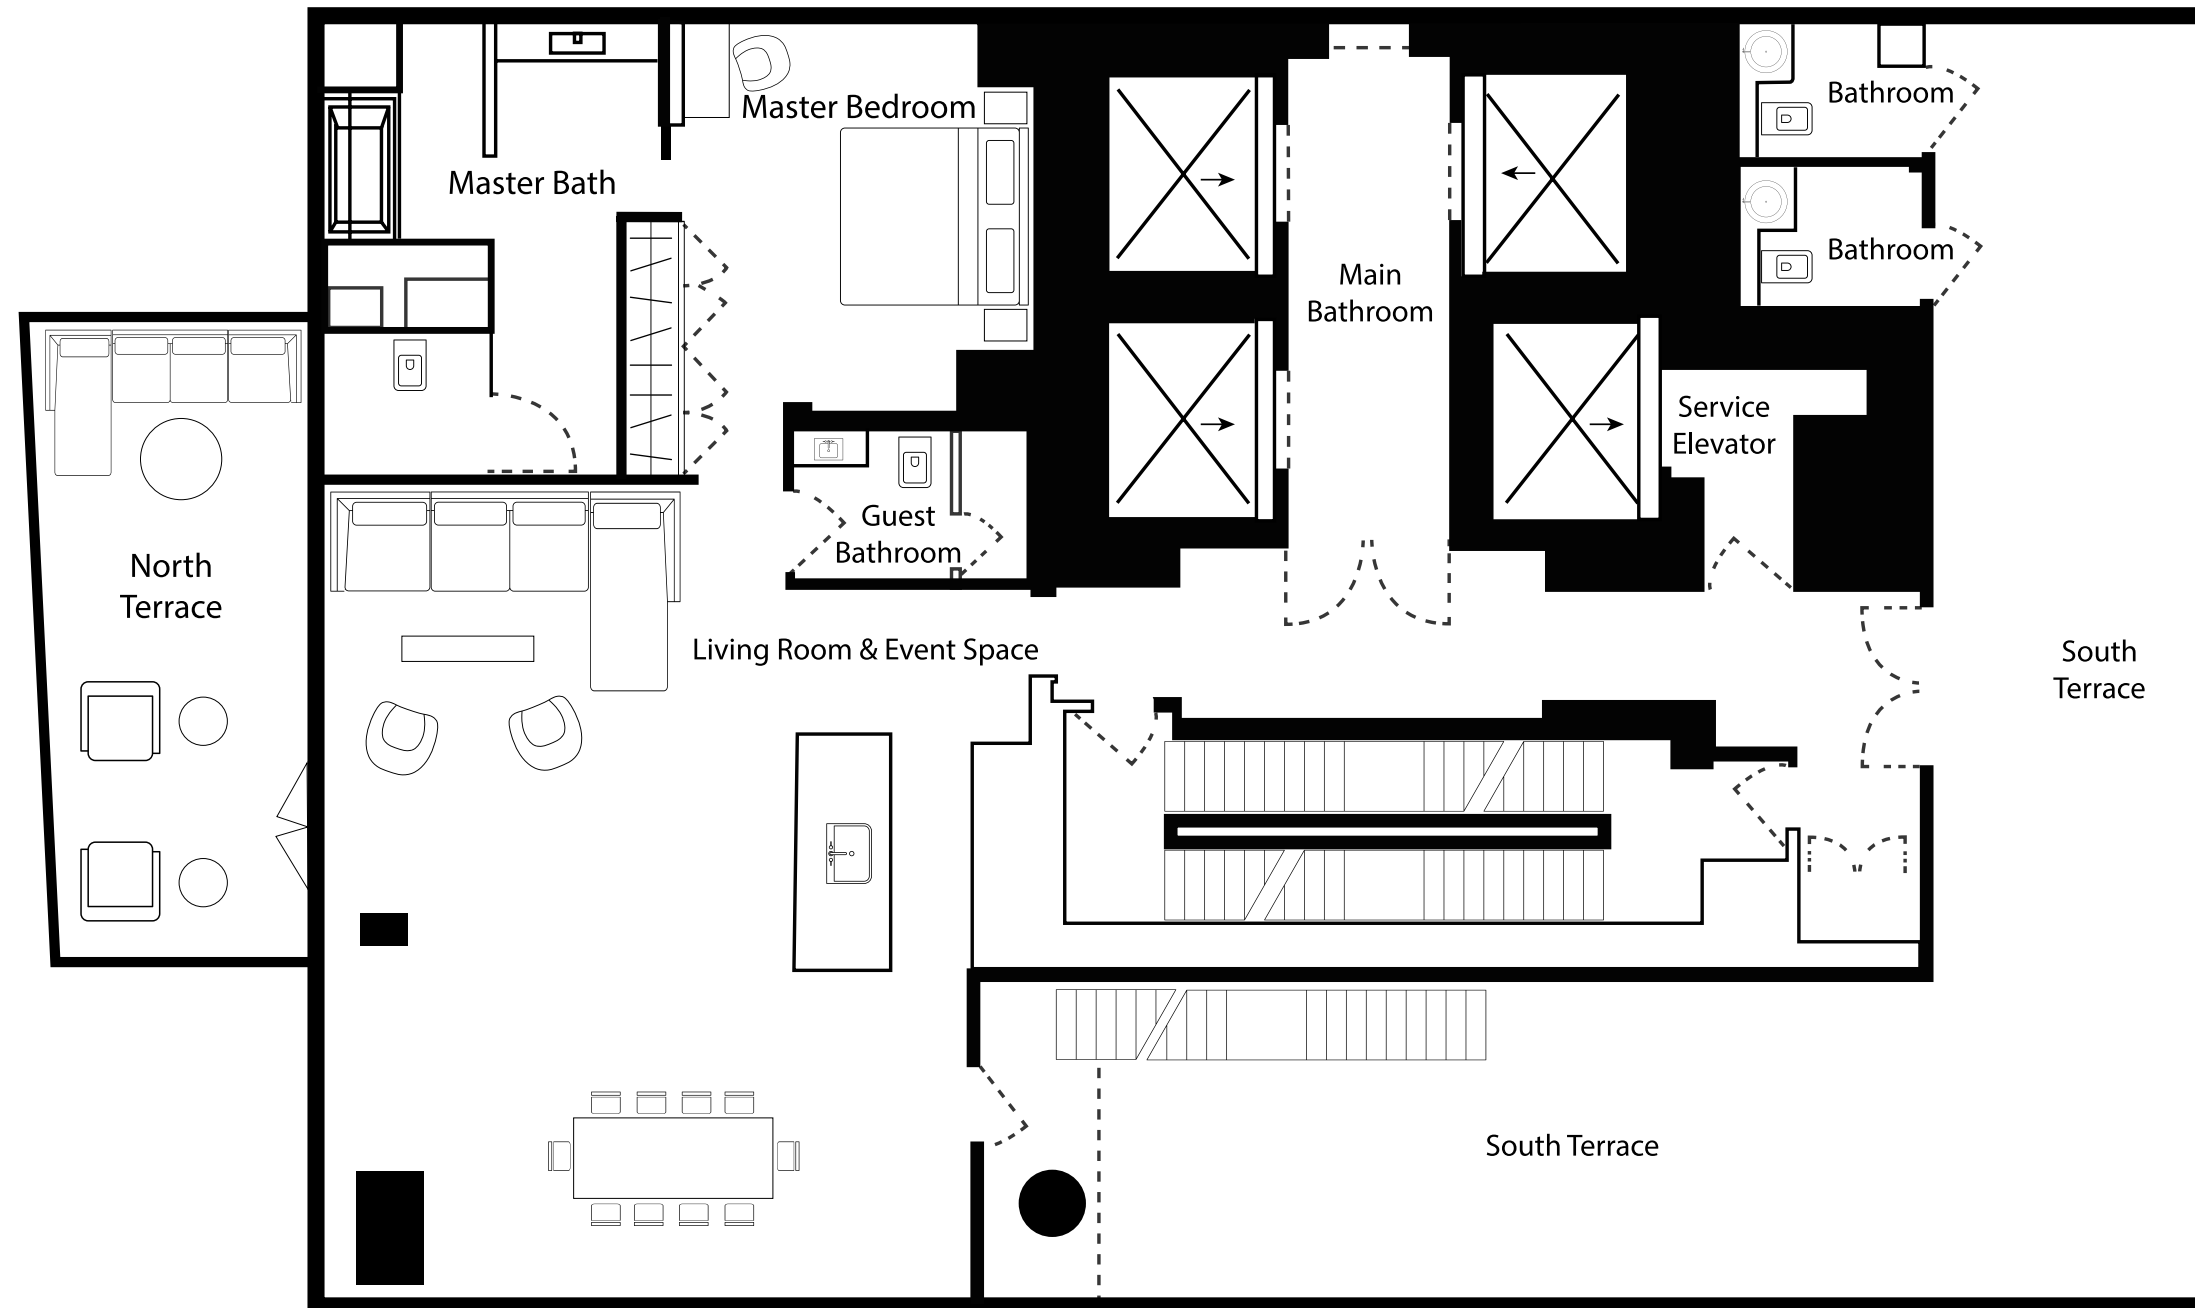

LOBBY BAR & LOUNGE

IN-ROOM DINING

MEETINGS & EVENT CATERING

264 FULLY APPOINTED ROOMS & SUITES

NOMO KITCHEN

24 HOUR FITNESS CENTER

GARDEN ENTRANCE

FLOOR-TO-CEILING WINDOWS

NoMo Kitchen

NoMo Kitchen

NoMo Kitchen

Library Bar & Private Dining

Library Bar & Private Dining

Library Bar & Private Dining

Gallery & Terrace

| Gallery & Terrace

Gallery & Terrace

Nina's

Nina's

Nina's

Penthouse & Terrace

Penthouse & Terrace

Penthouse & Terrace

Penthouse & Terrace

A panoramic view of a city skyline at night, featuring numerous illuminated skyscrapers and buildings. The sky is a deep blue. The logo is centered in the upper half of the image.

NOMO
9 CROSBY STREET NYC
নোমো