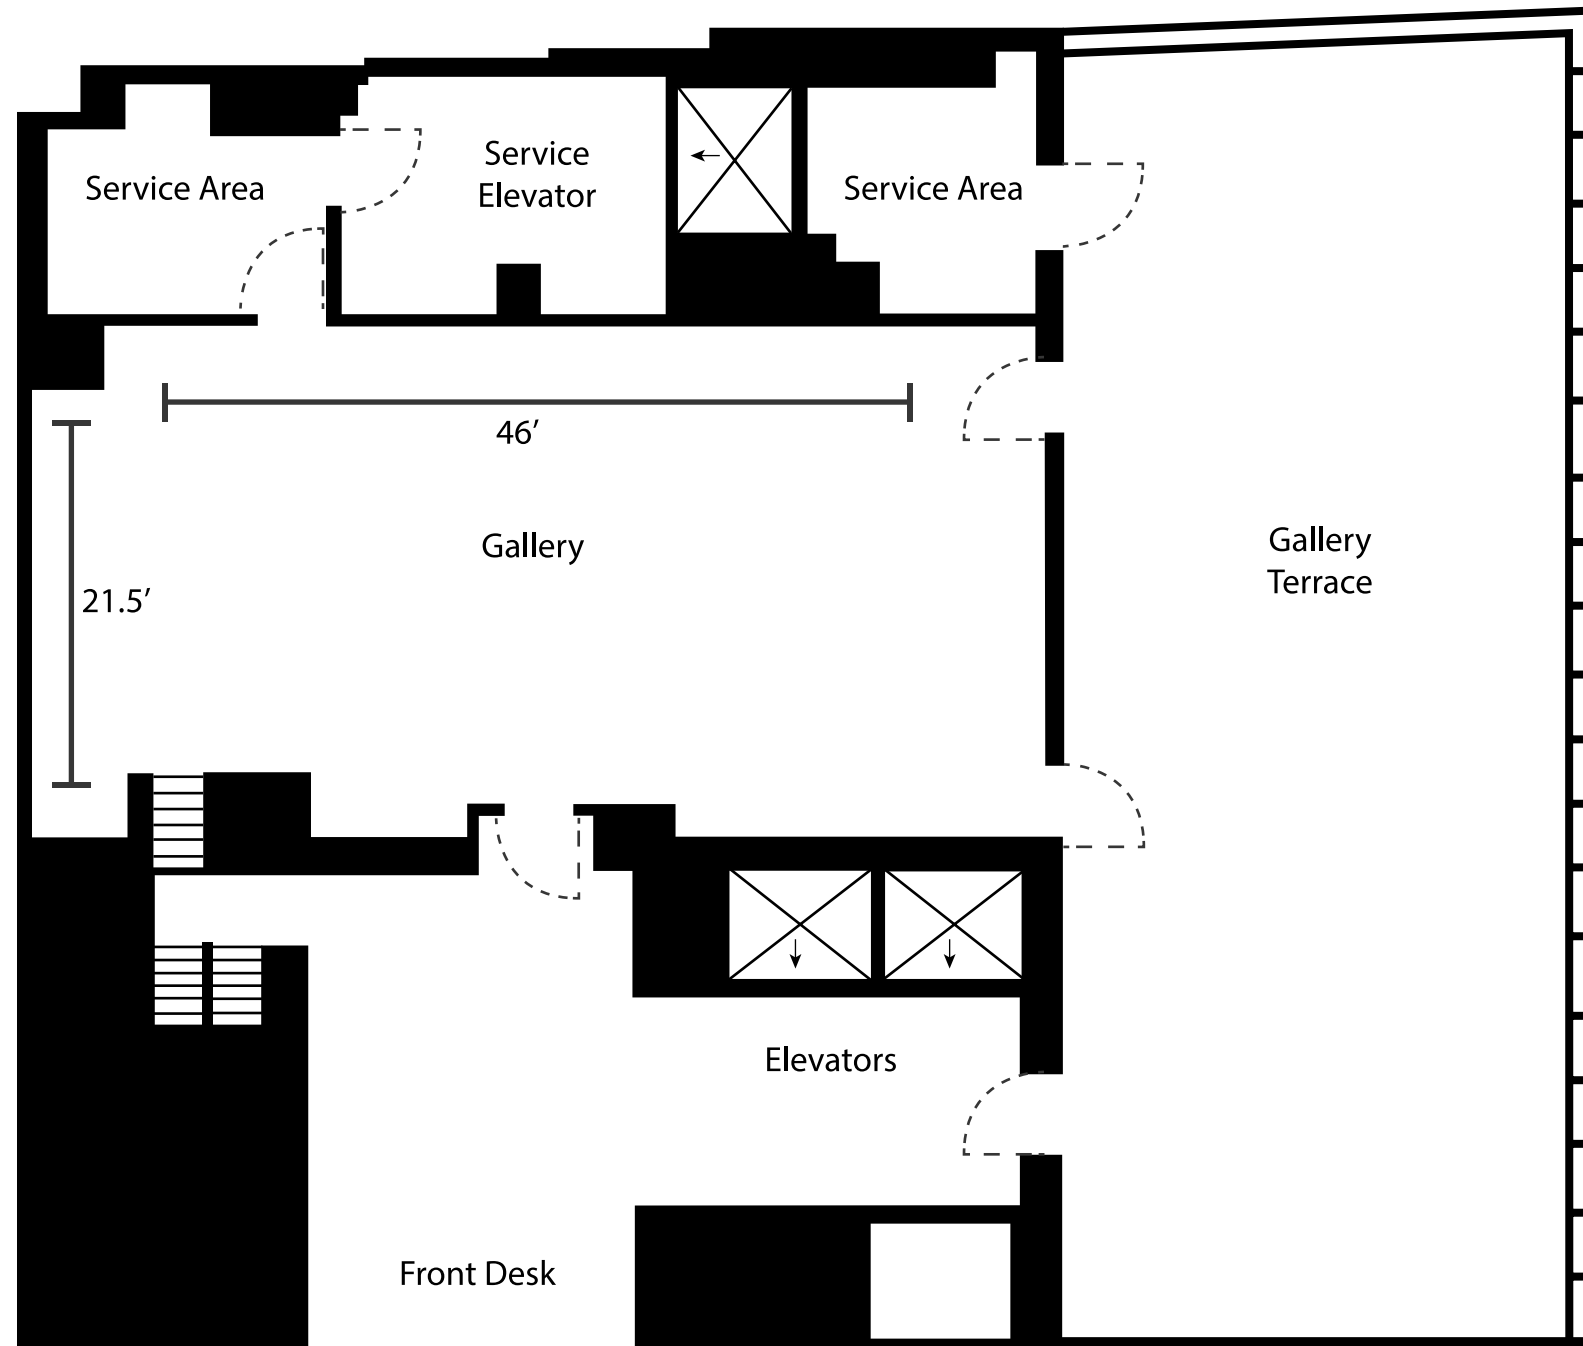

UNOBSTRUCTED CITY VIEWS

Meeting Space Capacity Details

Seating Configurations

MEETING SPACE	SQFT	CEILING HEIGHT	THEATER	CLASSROOM	U-SHAPE	SQUARE	CONFERENCE	BANQUET	RECEPTION
Gallery	1,000	8	100	60	30	40	30	70	125
Gallery (Terrace)	1,400	N/A	70	60	30	30	26	50	N/A
Nina's	1,300	11	90	20	20	25	25	60	150
NoMo Kitchen	2,811	30	150	100	70	80	60	150	200
NoMo Bar	475	24	N/A	N/A	N/A	N/A	N/A	N/A	45
NoMo Library (PDR)	779	10	55	30	30	34	30	60	75
Penthouse	1,170	10	30	26	26	24	24	40	60
PH Terrace	1,100	N/A	60	N/A	N/A	N/A	N/A	N/A	60

NoMo Kitchen

NoMo Kitchen

NoMo Kitchen

Library Bar & Private Dining

Library Bar & Private Dining

Library Bar & Private Dining

Gallery & Terrace

| Gallery & Terrace

Gallery & Terrace

Nina's

Nina's

Nina's

Penthouse & Terrace

Penthouse & Terrace

Penthouse & Terrace

Penthouse & Terrace