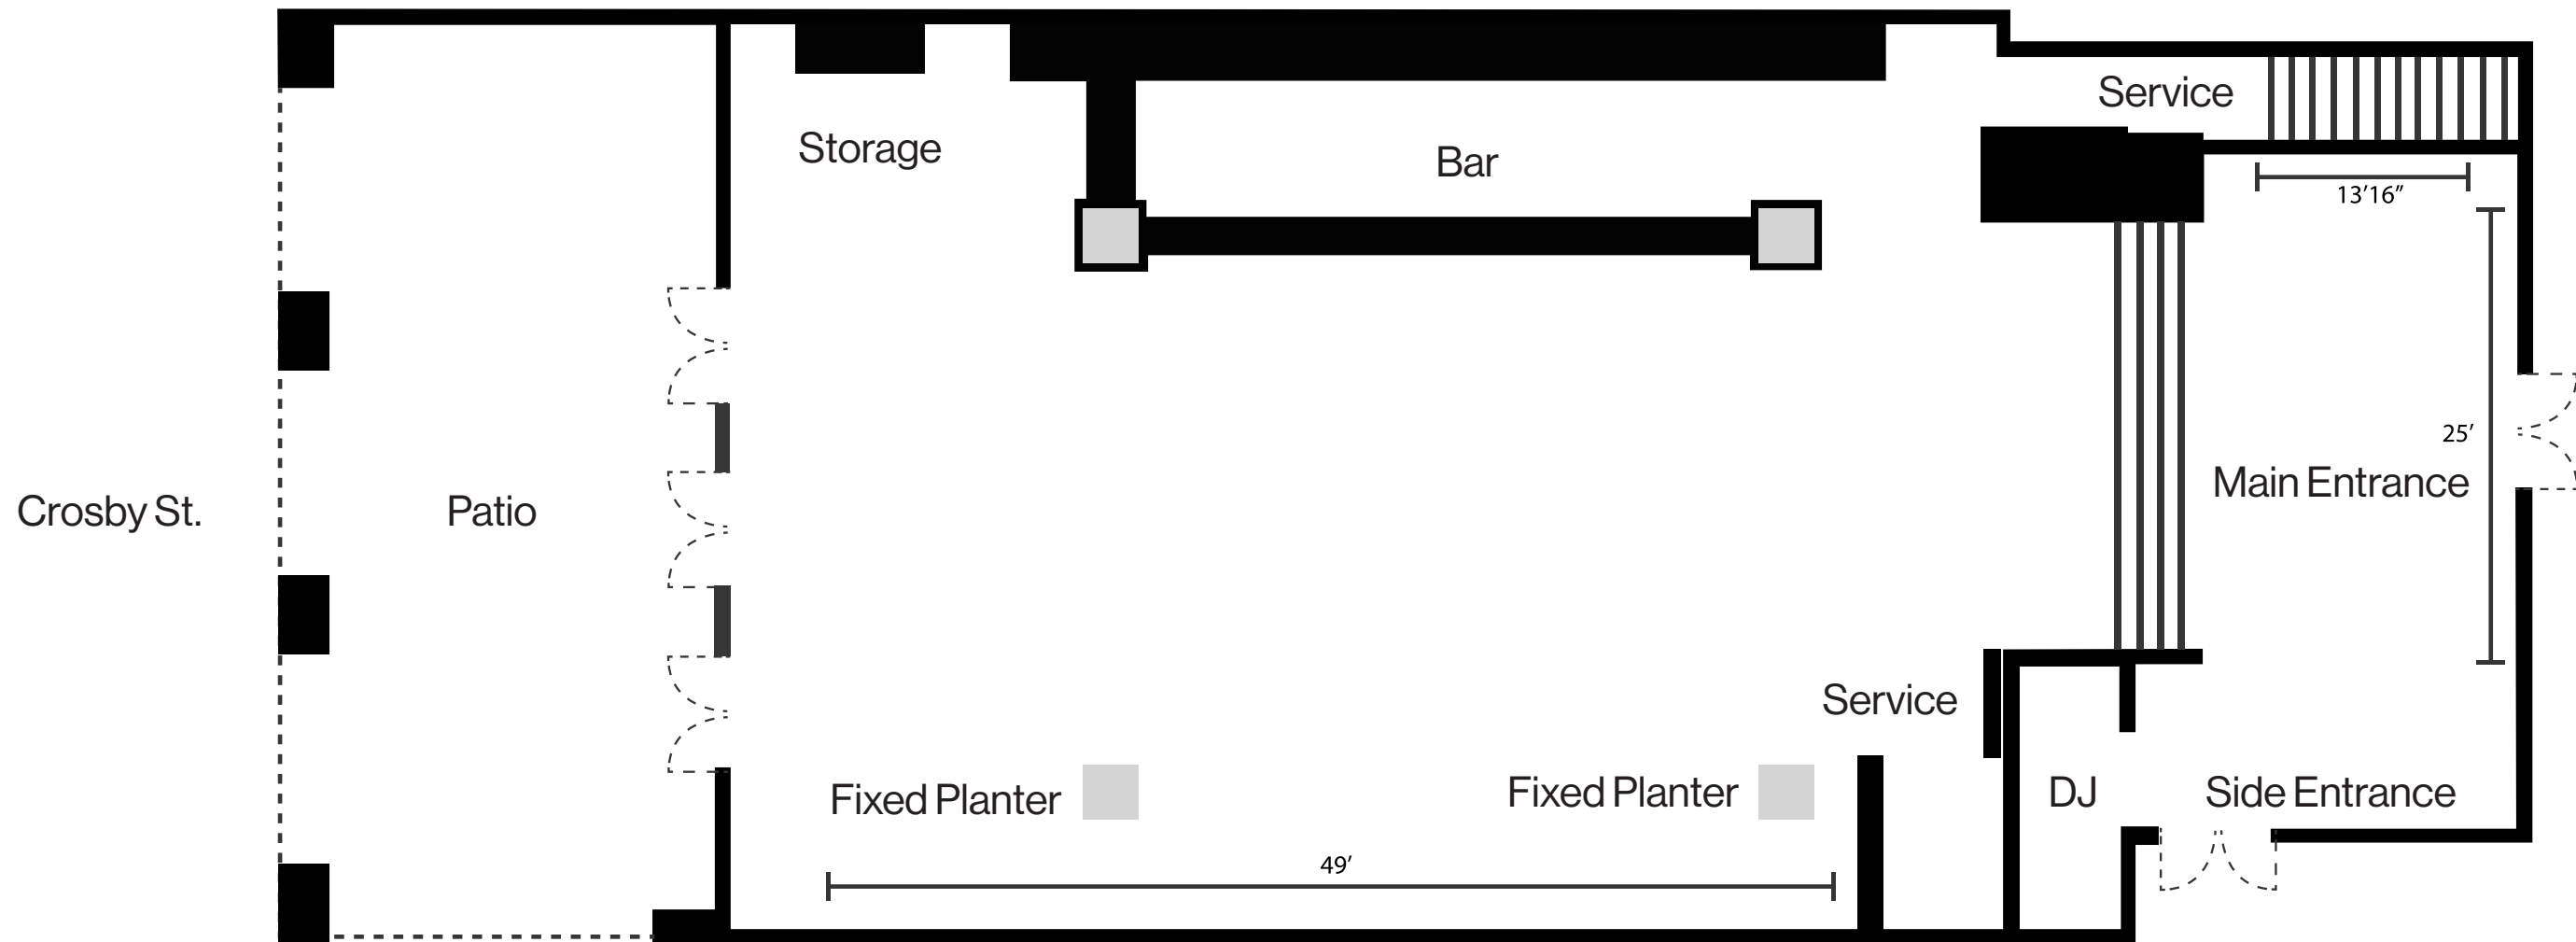

LOBBY BAR & LOUNGE

IN-ROOM DINING

MEETINGS & EVENT CATERING

264 FULLY APPOINTED ROOMS & SUITES

NOMO KITCHEN

24 HOUR FITNESS CENTER

GARDEN ENTRANCE

FLOOR-TO-CEILING WINDOWS

UNOBSTRUCTED CITY VIEWS

Meeting Space Capacity Details

Seating Configurations

MEETING SPACE	SQFT	CEILING HEIGHT	THEATER	CLASSROOM	U-SHAPE	SQUARE	CONFERENCE	BANQUET	RECEPTION
Gallery	1,000	8	100	60	30	40	30	70	125
Gallery (Terrace)	1,400	N/A	70	60	30	30	26	50	N/A
Nina's	1,300	11	90	20	20	25	25	60	150
NoMo Kitchen	2,811	30	150	100	70	80	60	150	200
NoMo Bar	475	24	N/A	N/A	N/A	N/A	N/A	N/A	45
NoMo Library (PDR)	779	10	55	30	30	34	30	60	75
Penthouse	1,170	10	30	26	26	24	24	40	60
PH Terrace	1,100	N/A	60	N/A	N/A	N/A	N/A	N/A	60

NoMo Kitchen

NoMo Kitchen

NoMo Kitchen

Library Bar & Private Dining

Library Bar & Private Dining

Library Bar & Private Dining

Gallery & Terrace

| Gallery & Terrace