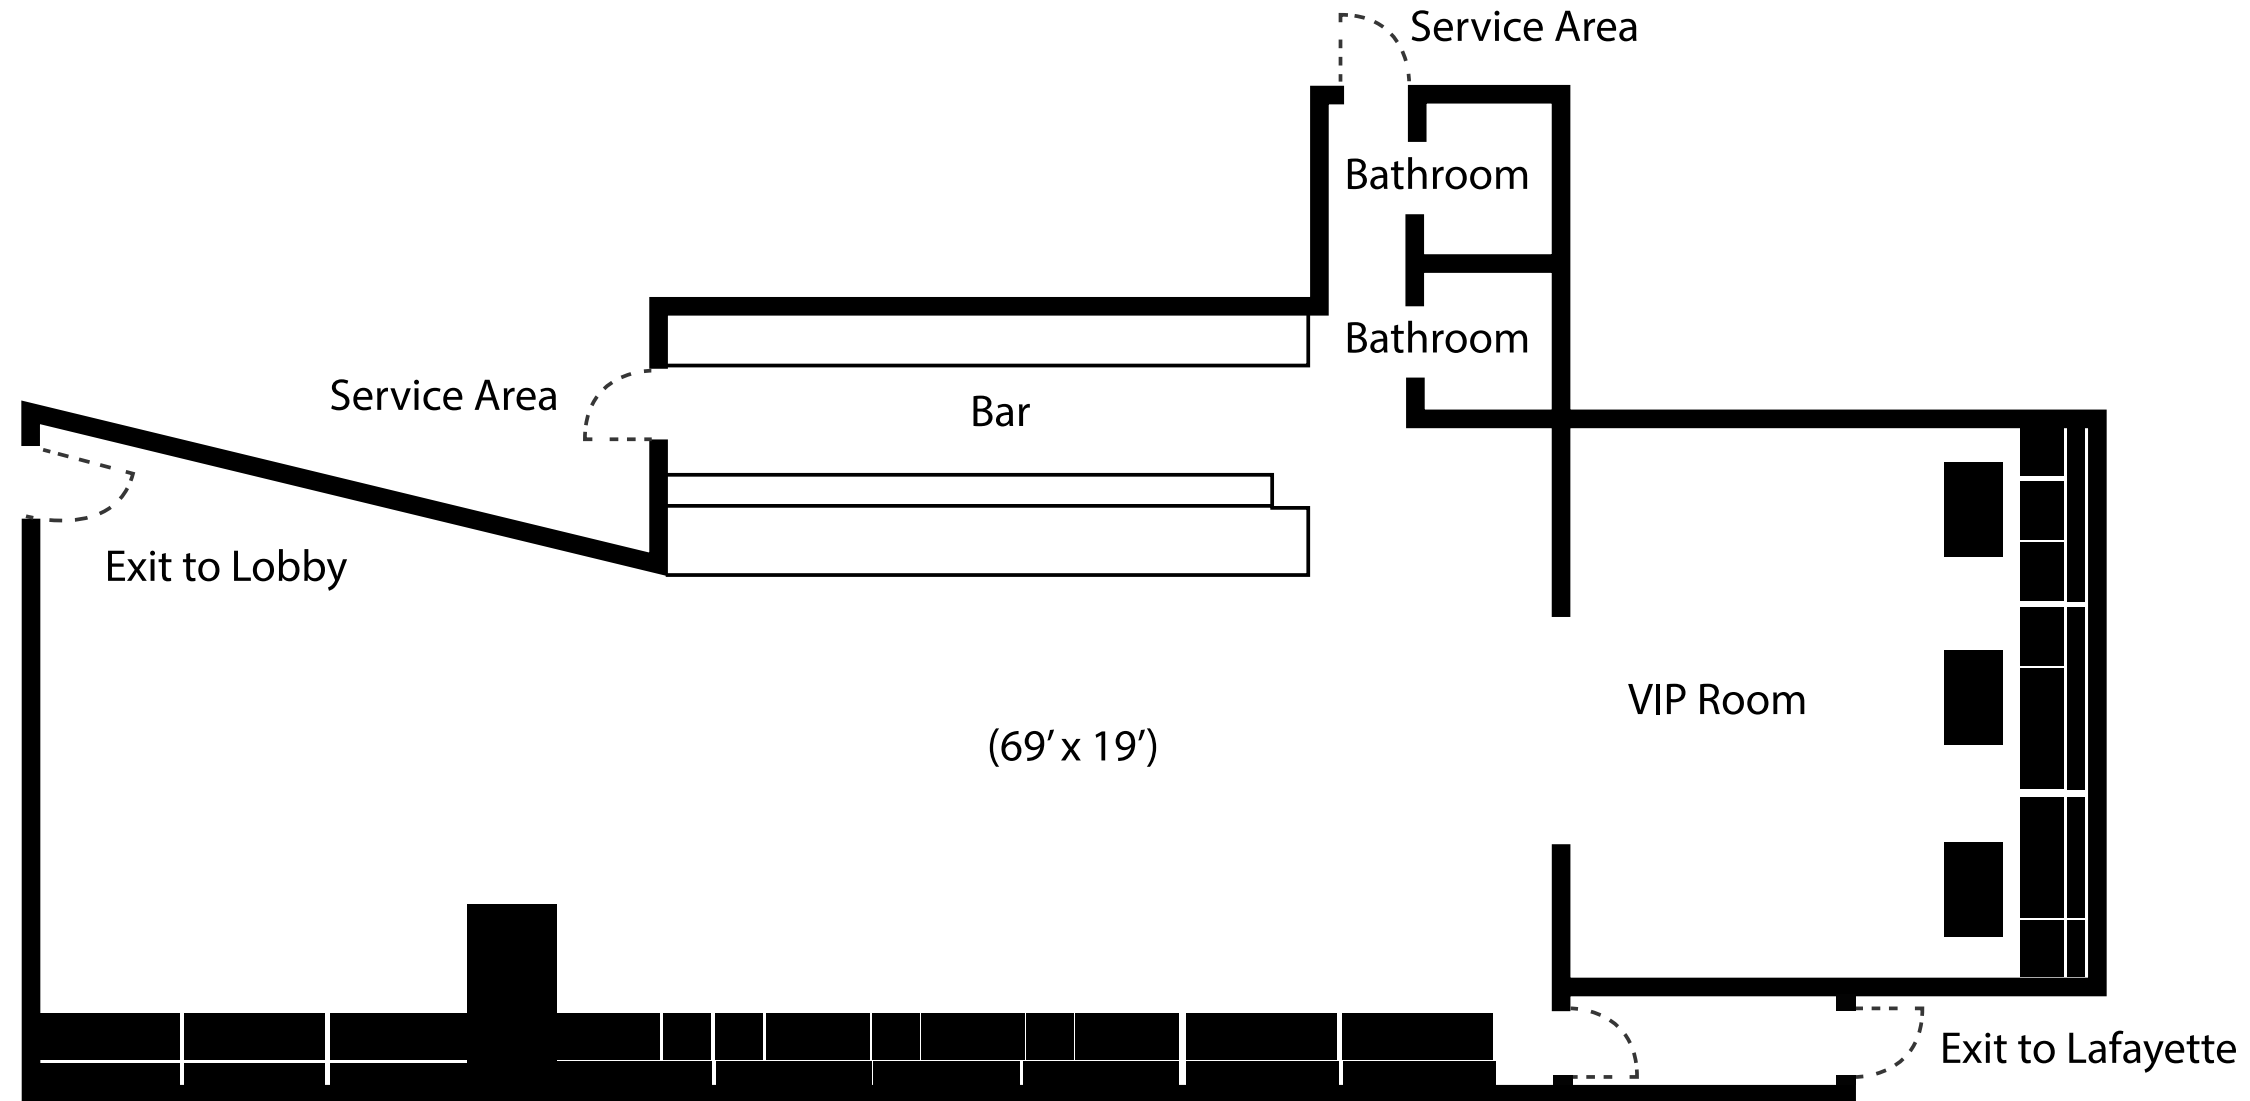

UNOBSTRUCTED CITY VIEWS

Meeting Space Capacity Details

Seating Configurations

MEETING SPACE	SQFT	CEILING HEIGHT	THEATER	CLASSROOM	U-SHAPE	SQUARE	CONFERENCE	BANQUET	RECEPTION
Gallery	1,000	8	100	60	30	40	30	70	125
Gallery (Terrace)	1,400	N/A	70	60	30	30	26	50	N/A
Nina's	1,300	11	90	20	20	25	25	60	150
NoMo Kitchen	2,811	30	150	100	70	80	60	150	200
NoMo Bar	475	24	N/A	N/A	N/A	N/A	N/A	N/A	45
NoMo Library (PDR)	779	10	55	30	30	34	30	60	75
Penthouse	1,170	10	30	26	26	24	24	40	60
PH Terrace	1,100	N/A	60	N/A	N/A	N/A	N/A	N/A	60

NoMo Kitchen

NoMo Kitchen

NoMo Kitchen

Library Bar & Private Dining

Library Bar & Private Dining

Library Bar & Private Dining

Gallery & Terrace

| Gallery & Terrace

Gallery & Terrace

Nina's

Nina's

Nina's

Penthouse & Terrace

Penthouse & Terrace

Penthouse & Terrace

Penthouse & Terrace