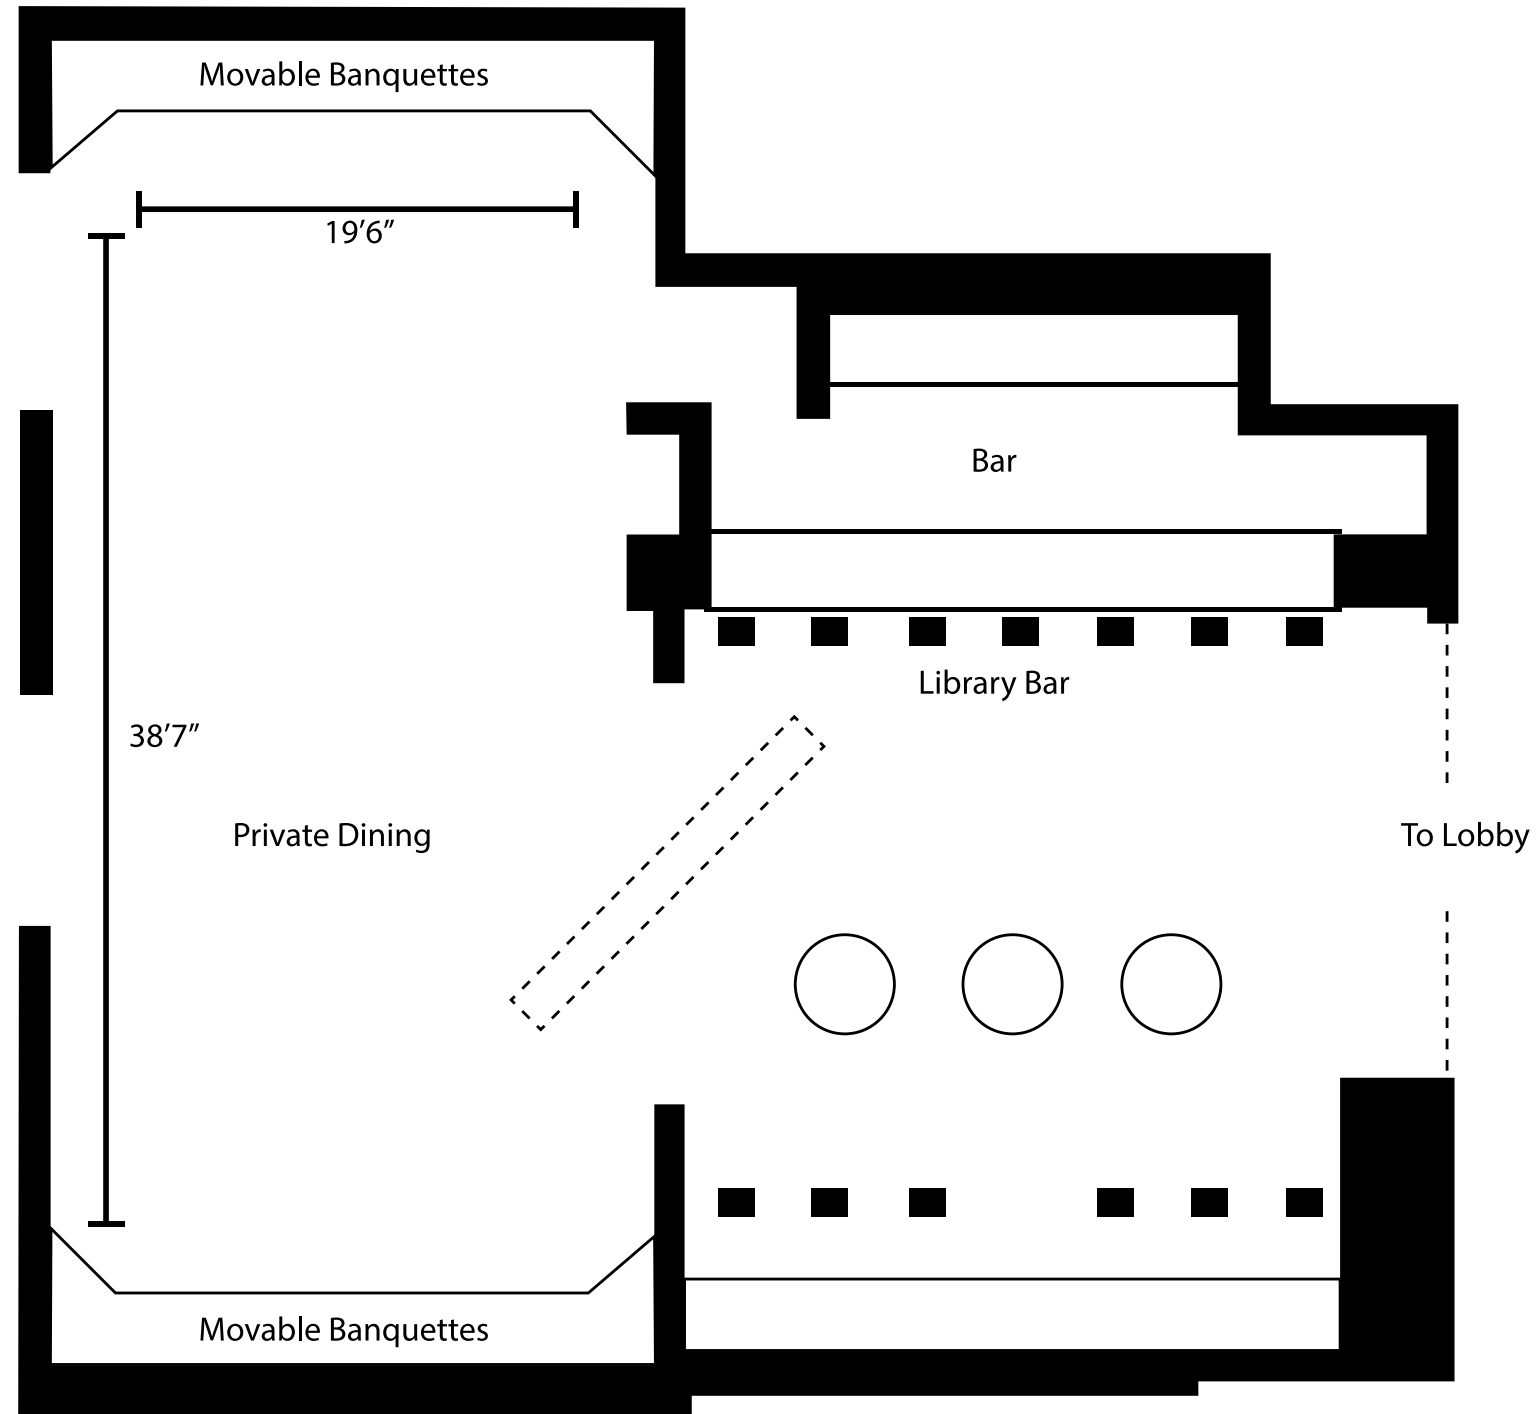

LOBBY BAR & LOUNGE

IN-ROOM DINING

MEETINGS & EVENT CATERING

264 FULLY APPOINTED ROOMS & SUITES

NOMO KITCHEN

24 HOUR FITNESS CENTER

GARDEN ENTRANCE

FLOOR-TO-CEILING WINDOWS

UNOBSTRUCTED CITY VIEWS

Meeting Space Capacity Details

Seating Configurations

MEETING SPACE	SQFT	CEILING HEIGHT	THEATER	CLASSROOM	U-SHAPE	SQUARE	CONFERENCE	BANQUET	RECEPTION
Gallery	1,000	8	100	60	30	40	30	70	125
Gallery (Terrace)	1,400	N/A	70	60	30	30	26	50	N/A
Nina's	1,300	11	90	20	20	25	25	60	150
NoMo Kitchen	2,811	30	150	100	70	80	60	150	200
NoMo Bar	475	24	N/A	N/A	N/A	N/A	N/A	N/A	45
NoMo Library (PDR)	779	10	55	30	30	34	30	60	75
Penthouse	1,170	10	30	26	26	24	24	40	60
PH Terrace	1,100	N/A	60	N/A	N/A	N/A	N/A	N/A	60

NoMo Kitchen

NoMo Kitchen

NoMo Kitchen

Library Bar & Private Dining

Library Bar & Private Dining

Library Bar & Private Dining

Gallery & Terrace

| Gallery & Terrace

Gallery & Terrace

Nina's

Nina's

Nina's

Penthouse & Terrace

Penthouse & Terrace

Penthouse & Terrace

Penthouse & Terrace