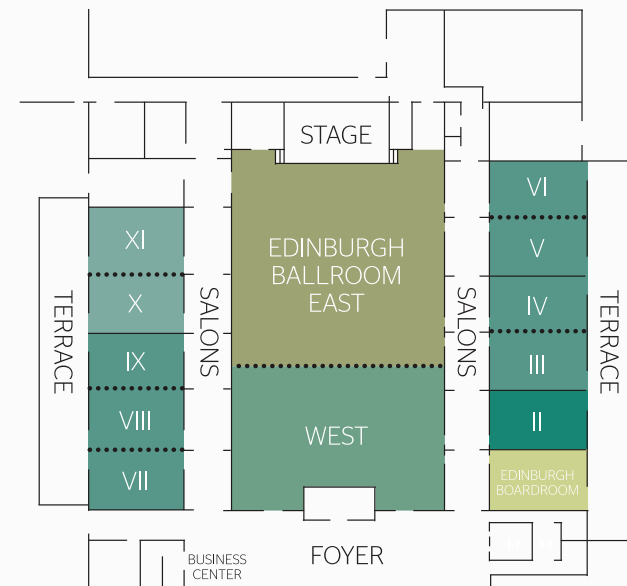

Meeting Space Overview

ONE-OF-A-KIND GATHERINGS.

Our versatile 100,000 square feet of Tampa meeting space – 65,000 square feet of which is indoors – includes two mid-sized ballrooms with Edinburgh Ballroom and Stirling Ballroom, both with breakout rooms. The 14,000-square-foot Grand Inverness Ballroom features a unique 8,000-square-foot foyer – perfect for trade show exhibitions. Many of our Tampa meeting rooms provide beautiful views of Innisbrook’s lush landscape or championship golf courses, and each is equipped with state-of-the-art audiovisual capabilities.

STIRLING HALL

EDINBURGH HALL

STIRLING HALL

Function Space	Square Footage	Dimensions LxW	Conference	Theater	Classroom	Banquet	Reception	U-Shape	Exhibit
Stirling Ballroom	8,280	115 × 72	—	1,100	600	660	800	—	48 (8 × 10)
Stirling East	5,112	71 × 72	—	550	300	360	400	—	—
Stirling West	3,168	44 × 72	—	300	180	240	250	—	—
Stirling Boardroom	576	18 × 32	14*	—	—	—	—	—	—
Salons B-Q	576	18 × 32	24	60	32	40	40	20	—
Salons B & C	1,152	36 × 32	32	110	65	80	125	36	—
Salon D-F/I-K/L-N/O-Q	1,760	55 × 32	—	175	100	120	125	48	—
Salons G & H	1,344	42 × 32	36	150	76	100	100	40	—
Salons G	768	24 × 32	28	75	45	50	65	32	—
Salons H	576	18 × 32	24	60	32	40	40	20	—

Stirling Ballroom Ceiling Height is 14' 9"

EDINBURGH HALL

Function Space	Square Footage	Dimensions LxW	Conference	Theater	Classroom	Banquet	Reception	U-Shape	Exhibit
Edinburgh Ballroom	8,280	115 × 72	—	1,100	600	660	800	—	48 (8 × 10)
Edinburgh East	5,112	71 × 72	—	550	300	360	400	—	—
Edinburgh West	3,168	44 × 72	—	300	180	240	250	—	—
Edinburgh Boardroom	576	18 × 32	14*	—	—	—	—	—	—
Salons II-IX	576	18 × 32	24	60	32	40	40	20	—
Salons III & IV/V & VI	1,152	36 × 32	32	110	65	80	125	36	—
Salons VII/VIII/IX	1,760	55 × 32	—	175	100	120	100	48	—
Salons X & XI	1,344	42 × 32	36	120	76	100	100	40	—
Salons X	576	18 × 32	24	60	32	40	35	20	—
Salons XI	768	24 × 37	28	75	45	50	65	32	—