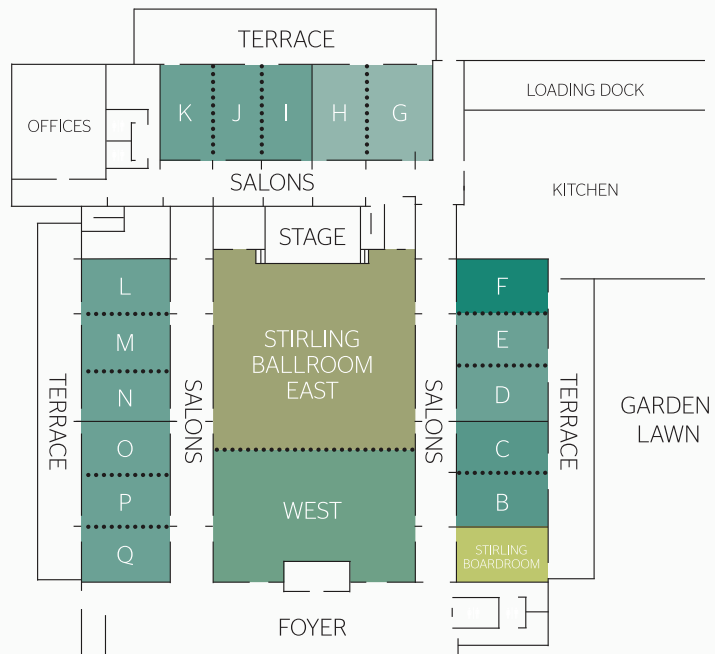

Meeting Space Overview

ONE-OF-A-KIND GATHERINGS.

Our versatile 100,000 square feet of Tampa meeting space – 65,000 square feet of which is indoors – includes two mid-sized ballrooms with Edinburgh Ballroom and Stirling Ballroom, both with breakout rooms. The 14,000-square-foot Grand Inverness Ballroom features a unique 8,000-square-foot foyer – perfect for trade show exhibitions. Many of our Tampa meeting rooms provide beautiful views of Innisbrook’s lush landscape or championship golf courses, and each is equipped with state-of-the-art audiovisual capabilities.

STIRLING HALL

EDINBURGH HALL

STIRLING HALL

Function Space	Square Footage	Dimensions LxW	Conference	Theater	Classroom	Banquet	Reception	U-Shape	Exhibit
Stirling Ballroom	8,280	115 × 72	—	1,100	600	660	800	—	48 (8 × 10)
Stirling East	5,112	71 × 72	—	550	300	360	400	—	—
Stirling West	3,168	44 × 72	—	300	180	240	250	—	—
Stirling Boardroom	576	18 × 32	14*	—	—	—	—	—	—
Salons B-Q	576	18 × 32	24	60	32	40	40	20	—
Salons B & C	1,152	36 × 32	32	110	65	80	125	36	—
Salon D-F/I-K/L-N/O-Q	1,760	55 × 32	—	175	100	120	125	48	—
Salons G & H	1,344	42 × 32	36	150	76	100	100	40	—
Salons G	768	24 × 32	28	75	45	50	65	32	—
Salons H	576	18 × 32	24	60	32	40	40	20	—