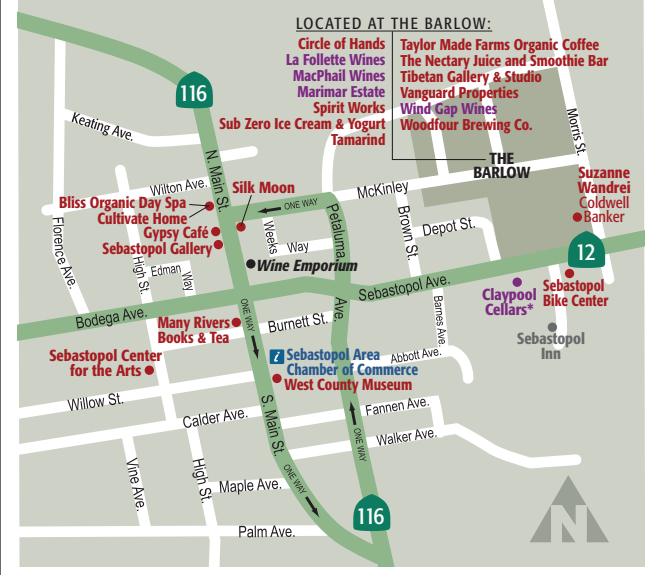

SONOMA COUNTY

MENDOCINO COUNTY

GEYSERVILLE

CLOVERDALE

HEALDSBURG

WINDSOR

GUERNEVILLE

SEBASTOPOL

PETALUMA

ROHNERT PARK / COTATI

SANTA ROSA

SONOMA