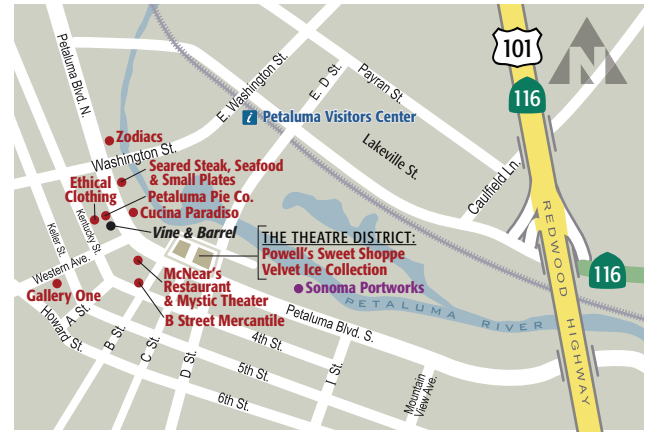

SONOMA COUNTY

MENDOCINO COUNTY

GEYSERVILLE

CLOVERDALE

HEALDSBURG

WINDSOR

GUERNEVILLE

SEBASTOPOL

PETALUMA

ROHNERT PARK / COTATI

SANTA ROSA

SONOMA