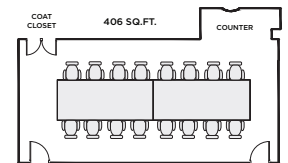

VIKING BOARDROOM
UPPER LEVEL