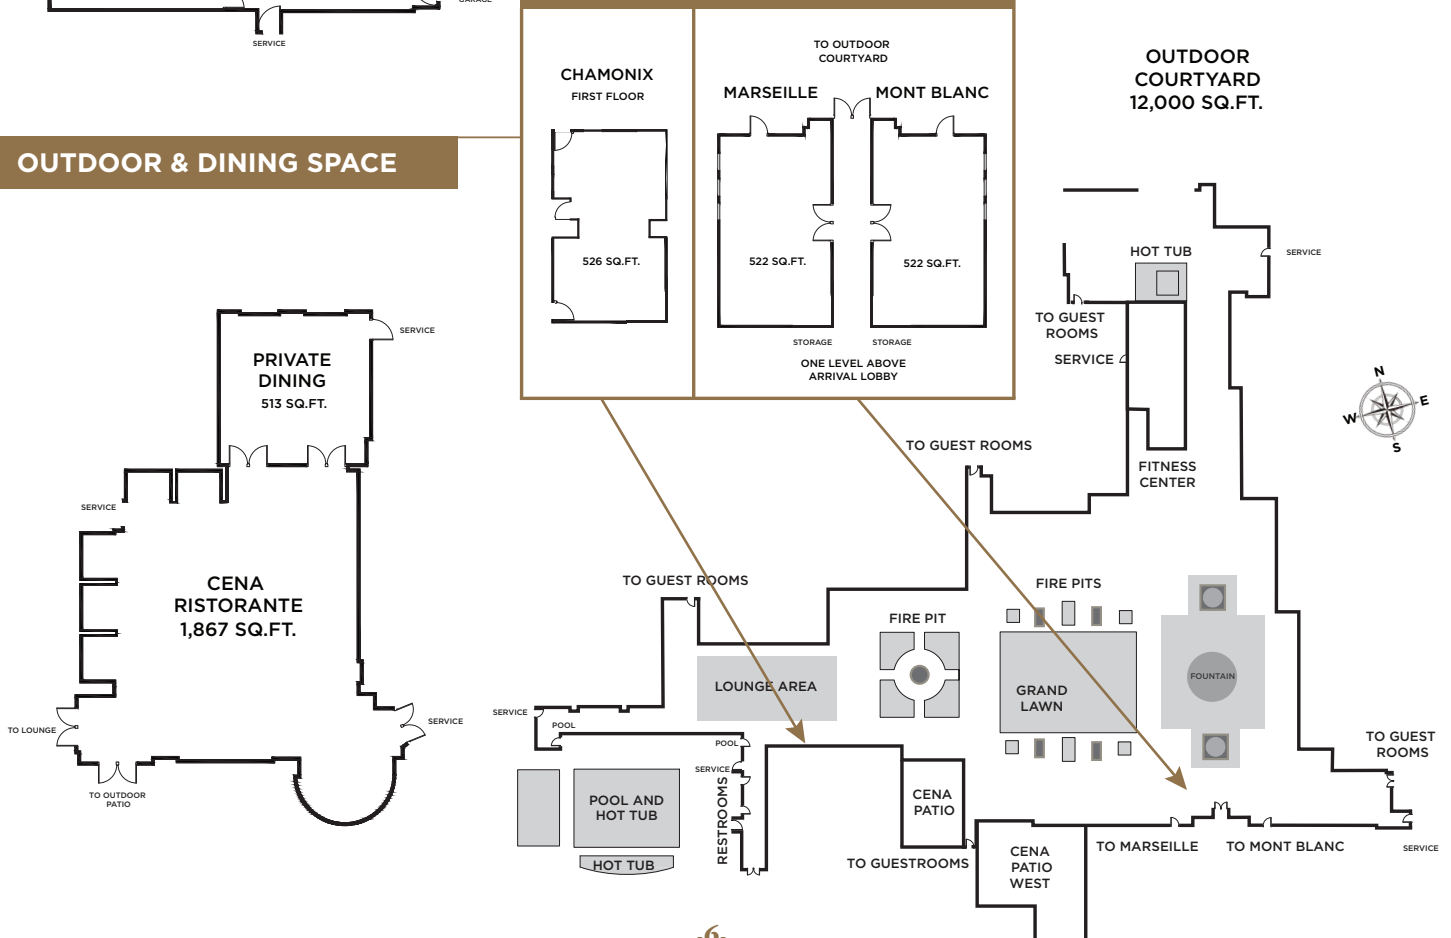

CHATEAUX EVENT CENTER	DIMENSIONS (FT)		SIZE (FT)	HIGH POINT	RECEPTION	THEATER	BANQUET ROUNDS	CLASSROOM	HOLLOW SQUARE	U-SHAPE	CONFERENCE BOARDROOM	EXHIBIT TABLES
	Depth	Width										
Impressionist Ballroom	47	141	6,627	11	700	660	516	384	-	-	-	70
Prefunction Foyer	106	168	3,634	-	400	-	-	-	-	-	-	10
Monet	47	46	2,161	11	220	200	156	112	56	40	-	22
Renoir	47	54	2,538	11	250	220	192	160	64	52	-	24
Degas	47	41	1,927	11	190	170	144	80	48	36	-	16
Event Rooms												
Courchevel	25	26	650	8	40	40	36	32	32	24	-	7
Mt. Blanc	18	29	522	8	-	-	-	-	-	-	24	6
Marseille	18	29	522	8	40	40	36	20	24	20	24	-
Chamonix	31	16	526	8	35	40	30	24	24	20	24	6
Artist Den	12.8	10.8	135	8	-	-	10	-	-	-	10	-
Cena	53	50	1,867	8	200	50	100	30	32	28	-	-
Private Dining Room	23	22	513	8	44	40	36	24	24	20	-	-
Suites	-	-	800	-	30	-	-	-	10	10	-	-
Outdoor Venues												
Courtyard	-	-	12,000	-	250	-	200	-	-	-	-	-
Chamonix Patio	20	35	700	-	40	-	30	-	-	-	-	-
Cena Patio West	25	58	1358	-	100	-	80	-	-	-	-	-

BALLROOM EVENT SPACE

OUTDOOR & DINING SPACE

Stein Eriksen Lodge
The Chateaux Deer Valley
Property Map

- ① ARRIVAL LOBBY
- ② OLYMPIC BALLROOM (MAIN LEVEL)
- ③ STEIN ERIKSEN BALLROOM (UPPER LEVEL)
- ④ FREESTYLE THEATER
- ⑤ FLAGSTAFF MOUNTAIN DECK
- ⑥ CONCIERGE
- ⑦ ODIN & VALHALLA
- ⑧ ODIN DECK

- ⑨ FIRST TRACKS KAFFE (LOWER LEVEL)
- ⑩ CHAMPIONS CLUB & PLAZA (POOL LEVEL)
- ⑪ ODIN LAWN
- ⑫ SPA & FITNESS CENTER
- ⑬ FLAGSTAFF ROOM
- ⑭ FLAGSTAFF ROOM DECK
- ⑮ STEIN SPORT (LOWER LEVEL)

- ⑯ ARRIVAL LOBBY
- ⑰ IMPRESSIONIST BALLROOM (LOWER LEVEL)
- ⑱ COURCHEVEL MEETING ROOM (LOWER LEVEL)
- ⑲ MARSEILLE (2ND LEVEL)
- ⑳ MONT BLANC (2ND LEVEL)
- ㉑ CHAMONIX AND PATIO (FIRST LEVEL)
- ㉒ FITNESS CENTER AND HOT TUB
- ㉓ OUTDOOR COURTYARD
- ㉔ SKI 'N SEE
- ㉕ CENA PATIO WEST