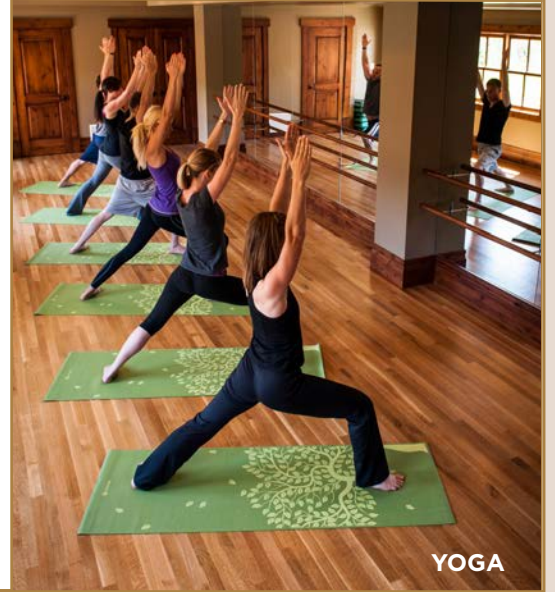

THE SPA STEIN ERIKSEN LODGE

LINCOLN SHUTTLE SERVICE

GLITRETIND

THE SPA

WINE CELLAR

YOGA

In-House Amenities

STEIN ERIKSEN LODGE
DEER VALLEY