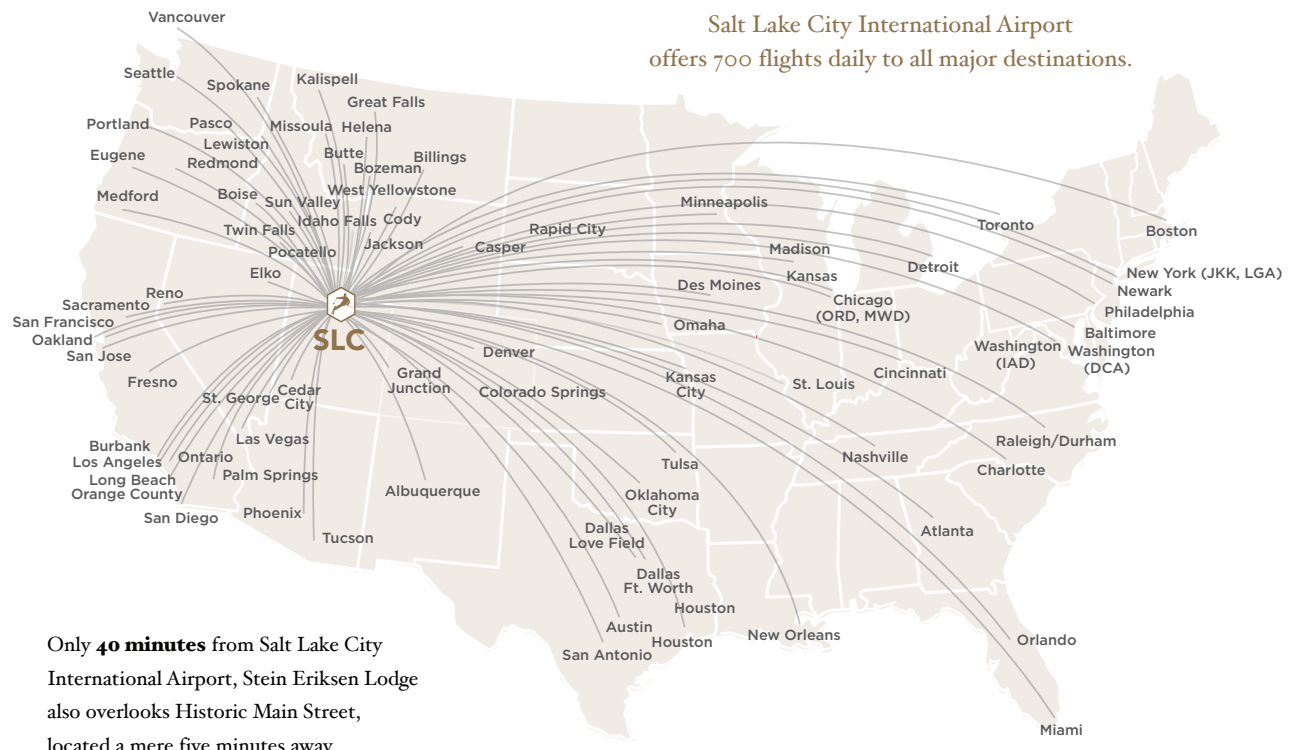

SHUTTLE

Lincoln Shuttle Service

SKI N' SEE

Full Ski Rental, Services and
Apparel

DEER VALLEY | PARK CITY

STEIN ERIKSEN LODGE POOLS

MILES OF TRAILS

WORLD-CLASS GOLFING

Year-Round Activities

- Art Galleries
- Art & Film Festivals
- Bobsledding
- High West Distillery Tour
- Outlet & Boutique Shopping
- Park City Gallery Stroll
- Spa Treatments
- Team Building
- Wine Tasting

Winter

- Cross Country Skiing
- Dog Sledding
- Downhill Skiing
- Horse Drawn Sleigh Rides
- Ice Skating
- Snowmobiling
- Snow Shoe Excursions

Year-Round Activities

- Art Galleries
- Art & Film Festivals
- Bobsledding
- High West Distillery Tour
- Outlet & Boutique Shopping
- Park City Gallery Stroll
- Spa Treatments
- Team Building
- Wine Tasting

Perfect, Legendary Experiences.

Deer Valley | Park City Area Map

At The Epicenter Of Business & Leisure

Salt Lake City International Airport
offers 700 flights daily to all major destinations.

Only **40 minutes** from Salt Lake City International Airport, Stein Eriksen Lodge also overlooks Historic Main Street, located a mere five minutes away.