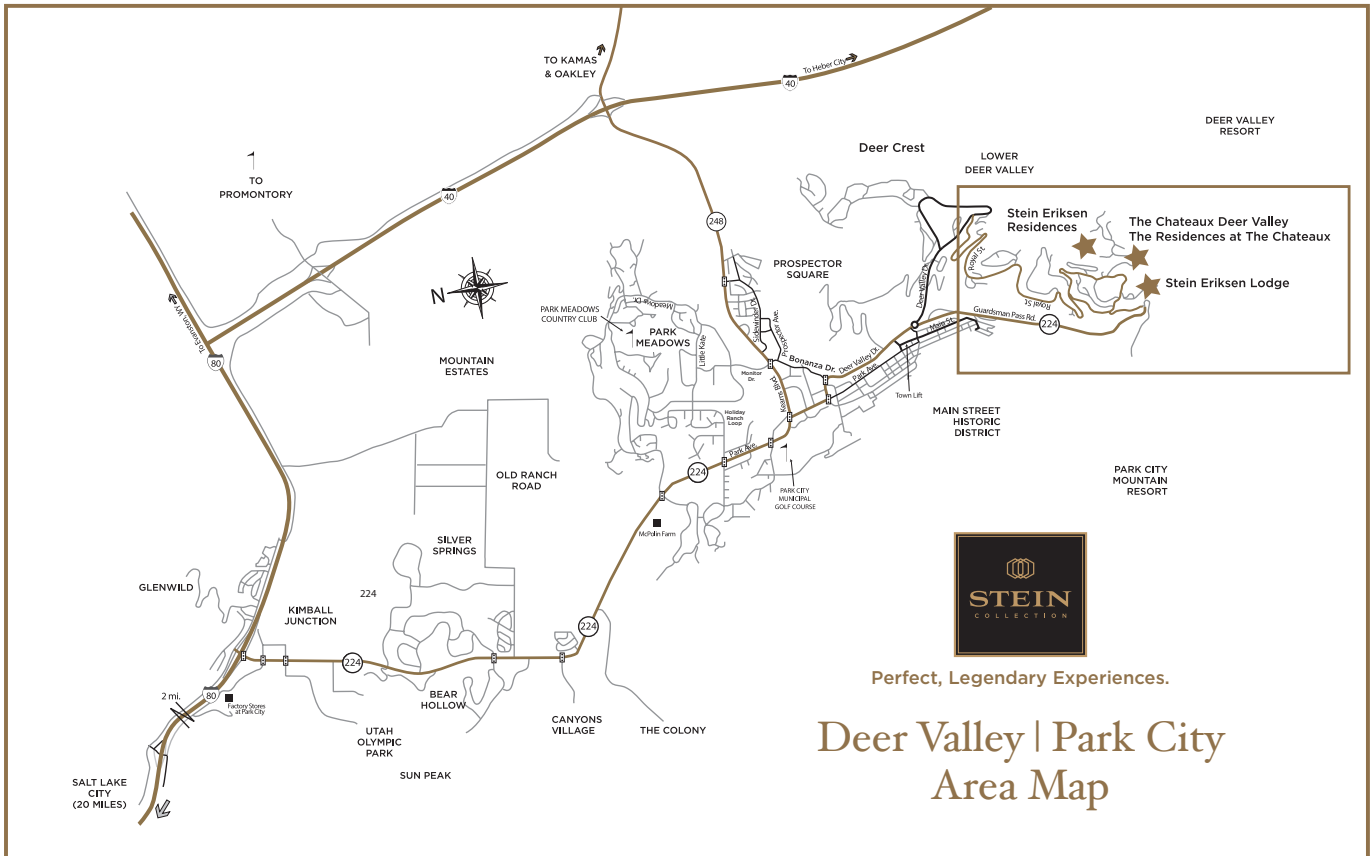

Perfect, Legendary Experiences.

Deer Valley | Park City Area Map

At The Epicenter Of Business & Leisure

Salt Lake City International Airport
offers 700 flights daily to all major destinations.

Only **40 minutes** from Salt Lake City International Airport, Stein Eriksen Lodge also overlooks Historic Main Street, located a mere five minutes away.