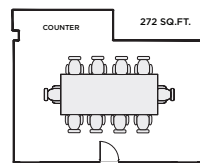

* Plus, 8 Additional ADA Seats Available.

MOUNTAIN LODGE	DIMENSIONS (FT)		SIZE (FT)	HIGH POINT	LOW POINT	RECEPTION	THEATER	BANQUET ROUNDS	CLASSROOM	HOLLOW SQUARE	U-SHAPE	CONFERENCE BOARDROOM
	Depth	Width										
Flagstaff Room	47	x 28	1,316	8	8	200	120	90	54	30	30	30
Flagstaff Deck (L-Shape)	-	-	4,513	-	-	695	410	370	-	-	-	-
Flagstaff Mountain Deck	59	x 51	3,009	-	-	430	273	250	-	-	-	-
Flagstaff Room Deck	47	x 32	1,504	-	-	230	170	120	-	-	-	-
Valhalla / Odin	-	-	2,590	8	8	320	170	170	-	-	-	-
Valhalla	-	-	1,367	8	8	170	90	88	35	35	30	35
Valhalla A	-	-	989	8	8	120	65	64	25	35	30	35
Valhalla B	-	-	384	8	8	50	25	24	10	10	8	10
Odin	-	-	1,223	8	8	150	80	80	50	50	44	50
Odin Deck	-	-	4,000	-	-	285	180	200	-	-	-	-
Odin Lawn	-	-	3,321	-	-	150	150	-	-	-	-	-
Viking Boardroom	29	x 14	406	8	8	-	-	-	-	-	-	16
Stein Boardroom	17	x 10	170	10	10	-	-	-	-	-	-	10
Norway Boardroom	17	x 16	272	8	8	-	-	-	-	-	-	10
Bald Lawn	-	-	-	-	-	100	-	70	-	-	-	-
Champions Club	-	-	2,230	-	-	150	-	50*	-	-	-	-
Champions Plaza	-	-	1,878	-	-	100	-	-	-	-	-	-
First Tracks Kaffe	-	-	-	-	-	40	-	24*	-	-	-	-

* Existing Seating Capacity.

STEIN EVENT CENTER

STEIN ERIKSEN BALLROOM & TERRACES
LOCATED ON THE UPPER LEVEL

OLYMPIC BALLROOM & PREFUNCTION
LOCATED ON THE GROUND LEVEL

MOUNTAIN LODGE

NORWAY BOARDROOM
UPPER LEVEL