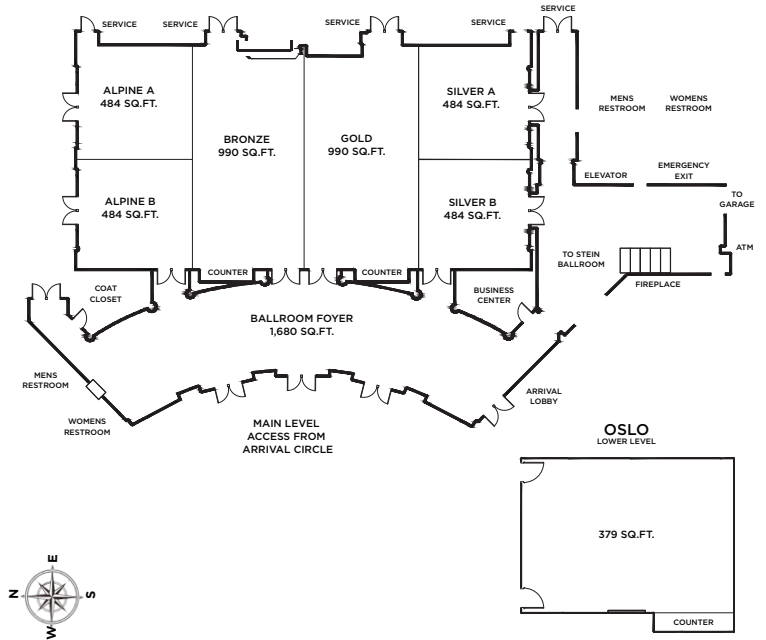

* Plus, 8 Additional ADA Seats Available.

MOUNTAIN LODGE	DIMENSIONS (FT)		SIZE (FT)	HIGH POINT	LOW POINT	RECEPTION	THEATER	BANQUET ROUNDS	CLASSROOM	HOLLOW SQUARE	U-SHAPE	CONFERENCE BOARDROOM
	Depth	Width										
Flagstaff Room	47	x 28	1,316	8	8	200	120	90	54	30	30	30
Flagstaff Deck (L-Shape)	-	-	4,513	-	-	695	410	370	-	-	-	-
Flagstaff Mountain Deck	59	x 51	3,009	-	-	430	273	250	-	-	-	-
Flagstaff Room Deck	47	x 32	1,504	-	-	230	170	120	-	-	-	-
Valhalla / Odin	-	-	2,590	8	8	320	170	170	-	-	-	-
Valhalla	-	-	1,367	8	8	170	90	88	35	35	30	35
Valhalla A	-	-	989	8	8	120	65	64	25	35	30	35
Valhalla B	-	-	384	8	8	50	25	24	10	10	8	10
Odin	-	-	1,223	8	8	150	80	80	50	50	44	50
Odin Deck	-	-	4,000	-	-	285	180	200	-	-	-	-
Odin Lawn	-	-	3,321	-	-	150	150	-	-	-	-	-
Viking Boardroom	29	x 14	406	8	8	-	-	-	-	-	-	16
Stein Boardroom	17	x 10	170	10	10	-	-	-	-	-	-	10
Norway Boardroom	17	x 16	272	8	8	-	-	-	-	-	-	10
Bald Lawn	-	-	-	-	-	100	-	70	-	-	-	-
Champions Club	-	-	2,230	-	-	150	-	50*	-	-	-	-
Champions Plaza	-	-	1,878	-	-	100	-	-	-	-	-	-
First Tracks Kaffe	-	-	-	-	-	40	-	24*	-	-	-	-

* Existing Seating Capacity.

STEIN EVENT CENTER

STEIN ERIKSEN BALLROOM & TERRACES
LOCATED ON THE UPPER LEVEL

OLYMPIC BALLROOM & PREFUNCTION
LOCATED ON THE GROUND LEVEL

MOUNTAIN LODGE

NORWAY BOARDROOM
UPPER LEVEL