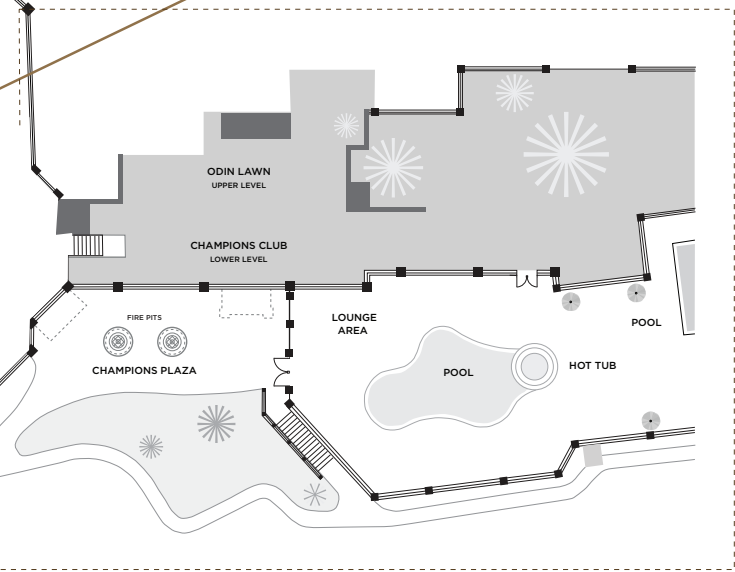

STEIN EVENT CENTER

MOUNTAIN LODGE