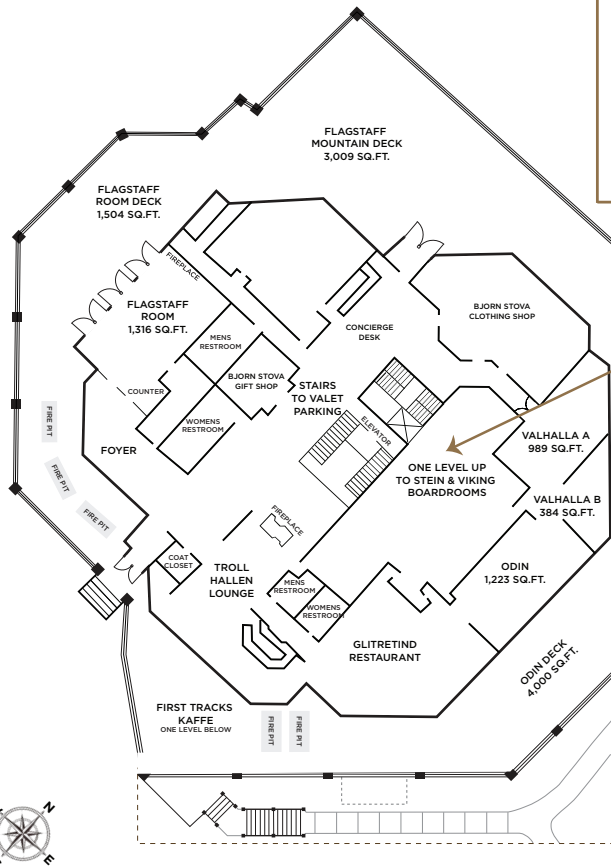

* Plus, 8 Additional ADA Seats Available.

MOUNTAIN LODGE	DIMENSIONS (FT)		SIZE (FT)	HIGH POINT	LOW POINT	RECEPTION	THEATER	BANQUET ROUNDS	CLASSROOM	HOLLOW SQUARE	U-SHAPE	CONFERENCE BOARDROOM
	Depth	Width										
Flagstaff Room	47	x 28	1,316	8	8	200	120	90	54	30	30	30
Flagstaff Deck (L-Shape)	-	-	4,513	-	-	695	410	370	-	-	-	-
Flagstaff Mountain Deck	59	x 51	3,009	-	-	430	273	250	-	-	-	-
Flagstaff Room Deck	47	x 32	1,504	-	-	230	170	120	-	-	-	-
Valhalla / Odin	-	-	2,590	8	8	320	170	170	-	-	-	-
Valhalla	-	-	1,367	8	8	170	90	88	35	35	30	35
Valhalla A	-	-	989	8	8	120	65	64	25	35	30	35
Valhalla B	-	-	384	8	8	50	25	24	10	10	8	10
Odin	-	-	1,223	8	8	150	80	80	50	50	44	50
Odin Deck	-	-	4,000	-	-	285	180	200	-	-	-	-
Odin Lawn	-	-	3,321	-	-	150	150	-	-	-	-	-
Viking Boardroom	29	x 14	406	8	8	-	-	-	-	-	-	16
Stein Boardroom	17	x 10	170	10	10	-	-	-	-	-	-	10
Norway Boardroom	17	x 16	272	8	8	-	-	-	-	-	-	10
Bald Lawn	-	-	-	-	-	100	-	70	-	-	-	-
Champions Club	-	-	2,230	-	-	150	-	50*	-	-	-	-
Champions Plaza	-	-	1,878	-	-	100	-	-	-	-	-	-
First Tracks Kaffe	-	-	-	-	-	40	-	24*	-	-	-	-

* Existing Seating Capacity.

STEIN EVENT CENTER

STEIN ERIKSEN BALLROOM & TERRACES
LOCATED ON THE UPPER LEVEL

OLYMPIC BALLROOM & PREFUNCTION
LOCATED ON THE GROUND LEVEL

MOUNTAIN LODGE

NORWAY BOARDROOM
UPPER LEVEL