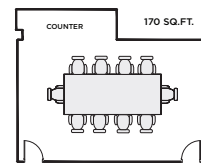

STEIN BOARDROOM
UPPER LEVEL