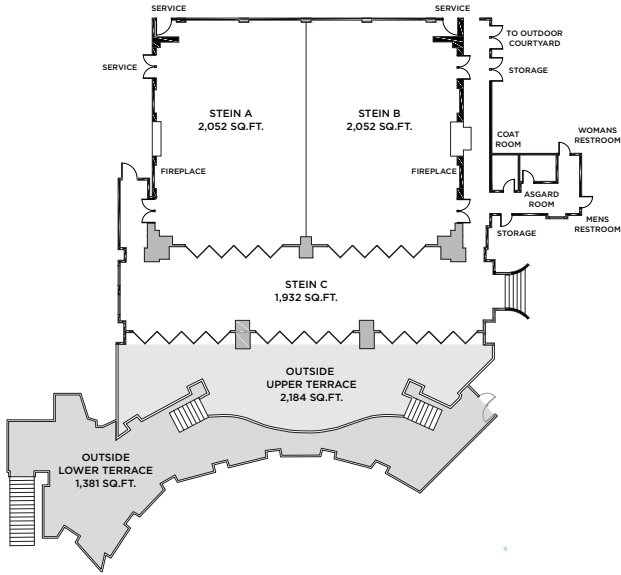

STEIN EVENT CENTER

STEIN ERIKSEN BALLROOM & TERRACES
LOCATED ON THE UPPER LEVEL