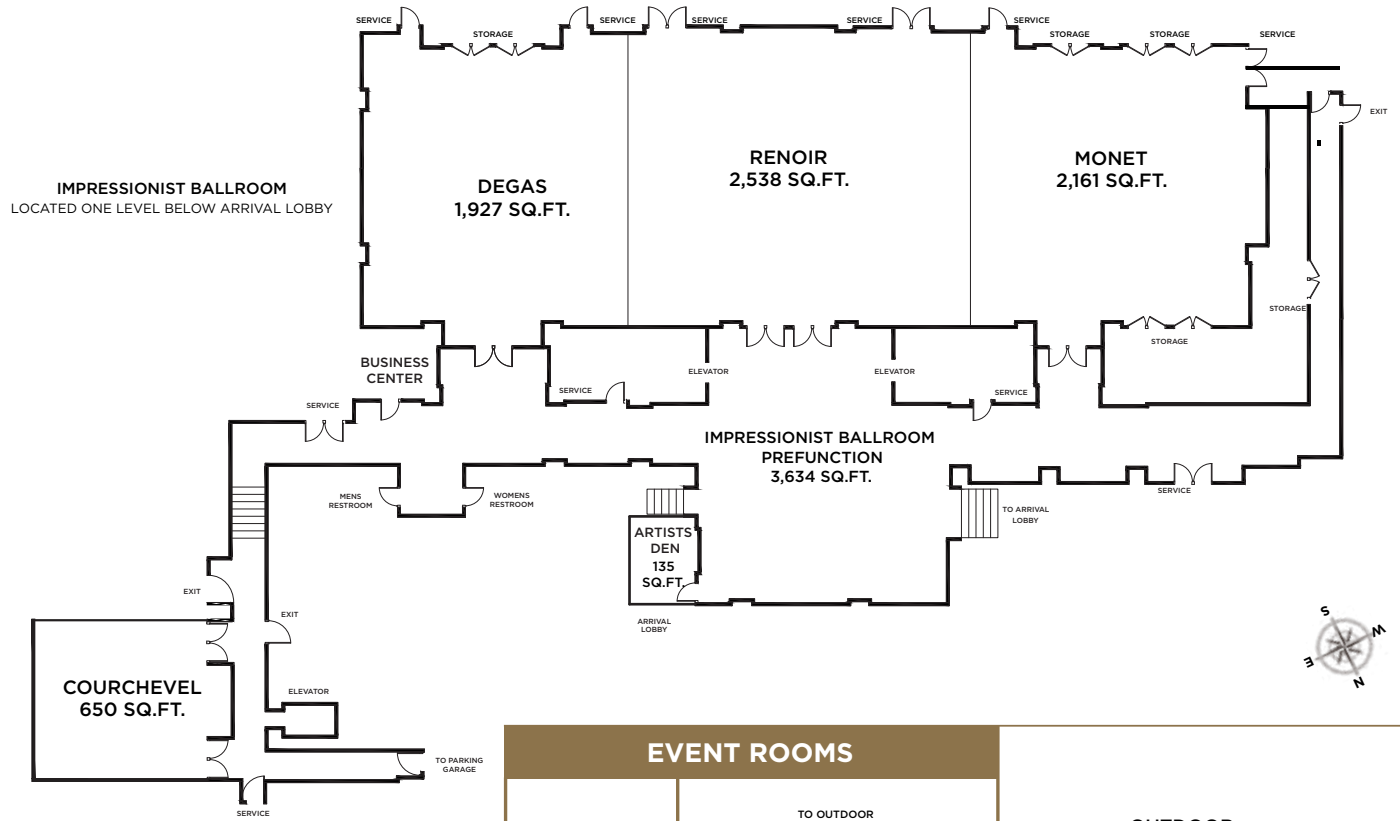

BALLROOM EVENT SPACE

EVENT ROOMS

OUTDOOR COURTYARD
12,000 SQ.FT.

OUTDOOR & DINING SPACE