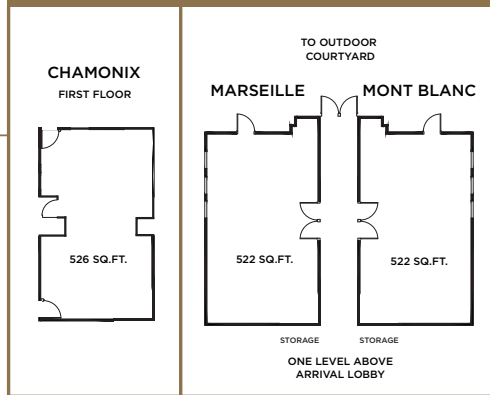

BALLROOM EVENT SPACE

EVENT ROOMS

OUTDOOR COURTYARD
12,000 SQ.FT.

OUTDOOR & DINING SPACE